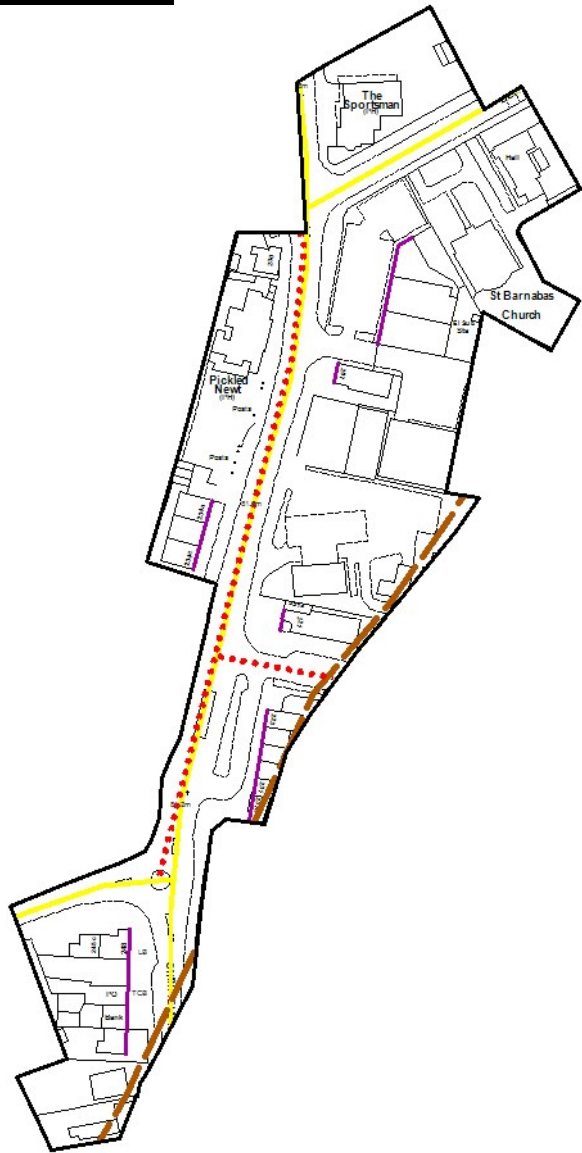

BASINGSTOKE ROAD NORTH

CAVERSHAM

CHRISTCHURCH ROAD

DEE PARK

EMMER GREEN

CEMETERY JUNCTION

CORONATION SQUARE

ERLEIGH ROAD

THE MEADWAY

NORTHUMBERLAND AVENUE NORTH

WENSLEY ROAD

SHINFIELD ROAD

TILEHURST TRIANGLE

OXFORD ROAD WEST

WHITLEY STREET

WHITLEY

WHITLEY WOOD

WOKINGHAM ROAD