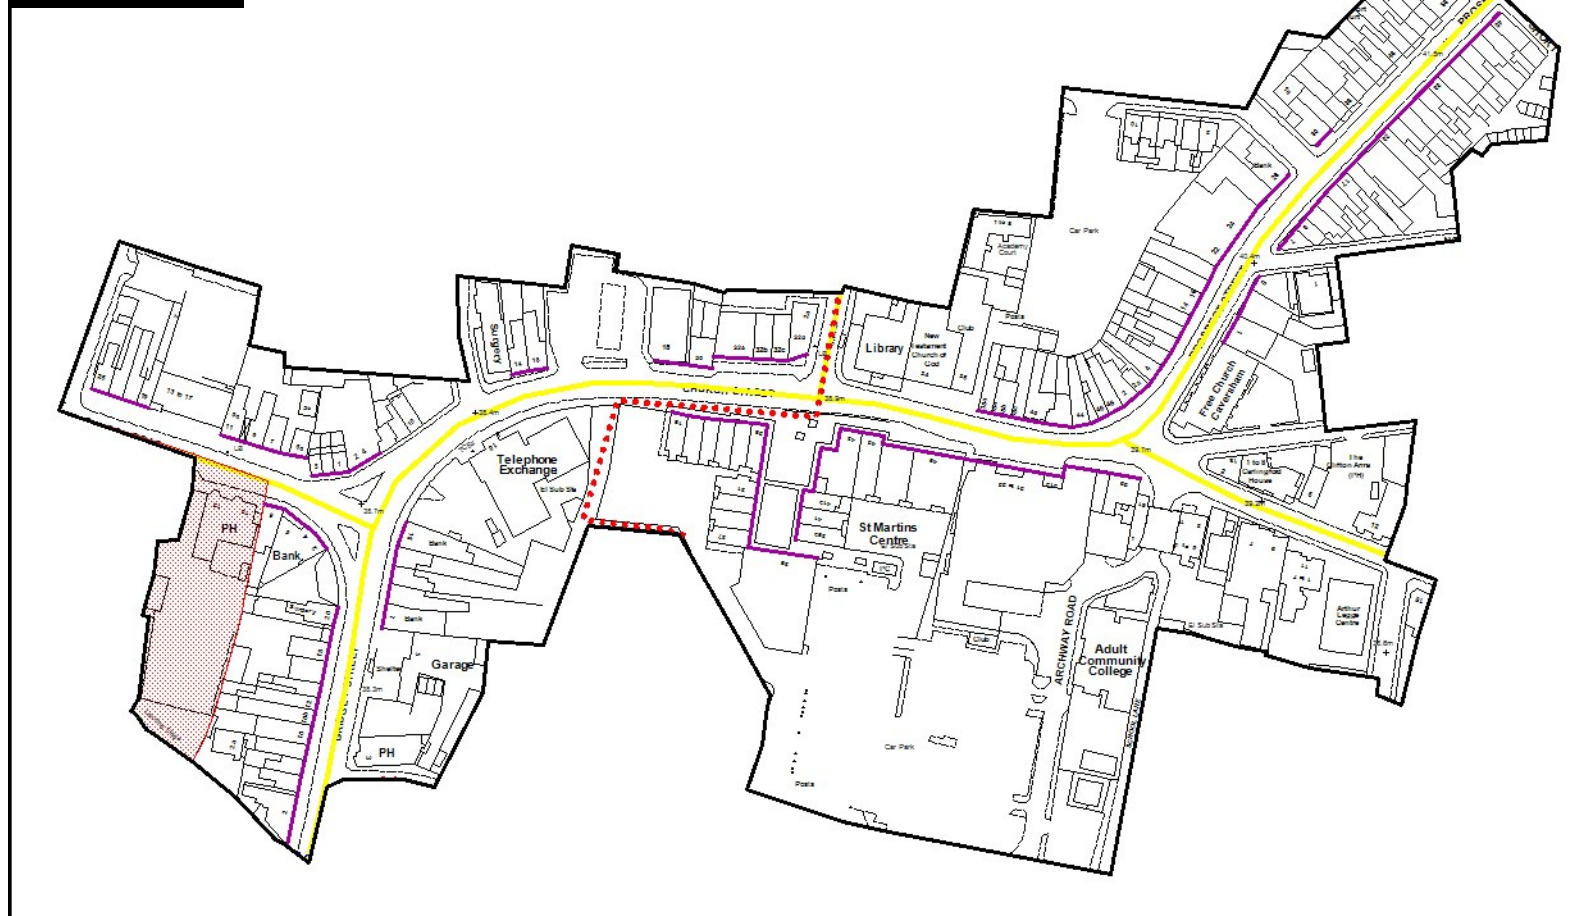

BASINGSTOKE ROAD NORTH

CAVERSHAM

CHRISTCHURCH ROAD

DEE PARK

EMMER GREEN

CEMETERY JUNCTION

CORONATION SQUARE

ERLEIGH ROAD

THE MEADWAY

NORTHUMBERLAND AVENUE NORTH

WENSLEY ROAD

SHINFIELD ROAD

TILEHURST TRIANGLE

OXFORD ROAD WEST

WHITLEY STREET

WHITLEY

WHITLEY WOOD

WOKINGHAM ROAD