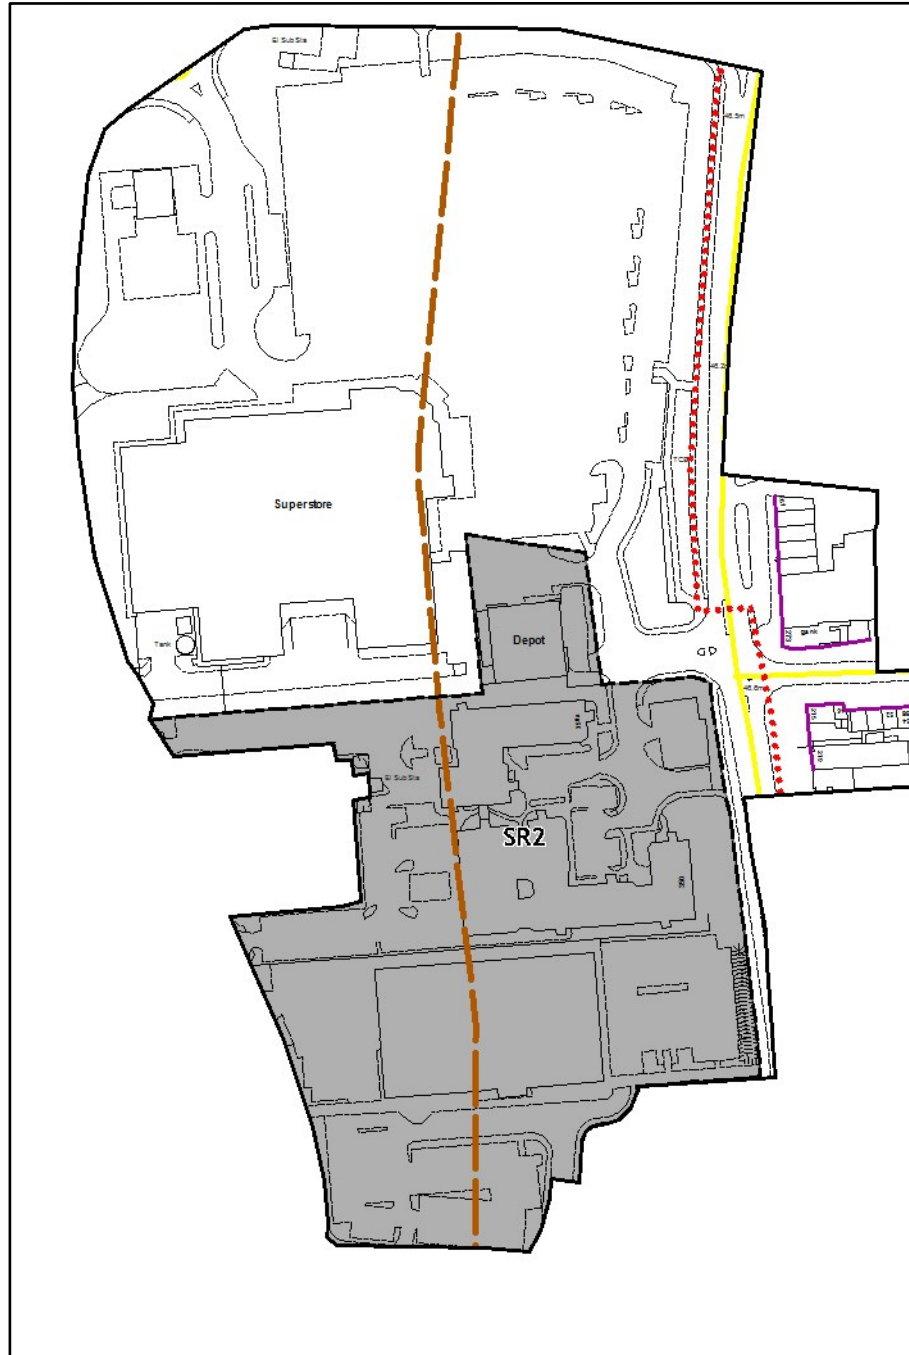

BASINGSTOKE ROAD NORTH

CAVERSHAM

CHRISTCHURCH ROAD

DEE PARK

EMMER GREEN

CEMETERY JUNCTION

CORONATION SQUARE

ERLEIGH ROAD

THE MEADWAY

NORTHUMBERLAND AVENUE NORTH

WENSLEY ROAD

SHINFIELD ROAD

TILEHURST TRIANGLE

OXFORD ROAD WEST

WHITLEY STREET

WHITLEY