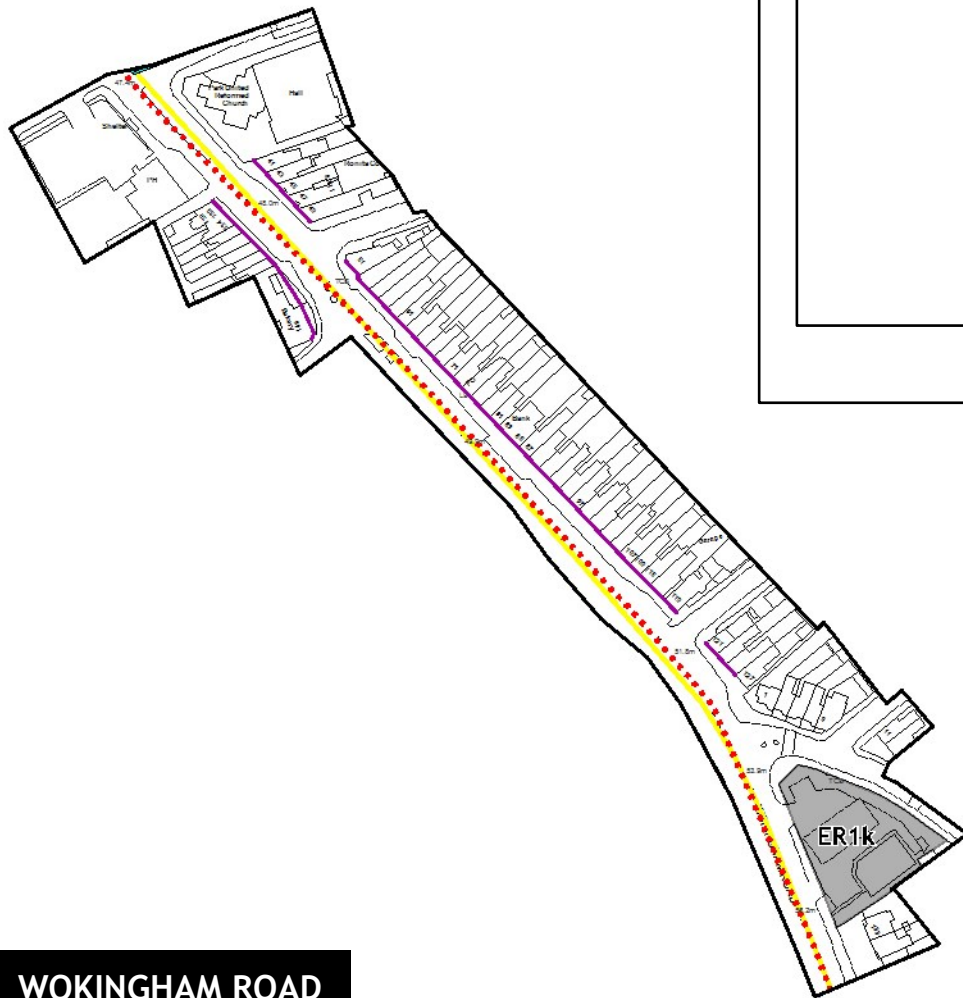

BASINGSTOKE ROAD NORTH

CAVERSHAM

CHRISTCHURCH ROAD

DEE PARK

EMMER GREEN

CEMETERY JUNCTION

CORONATION SQUARE

ERLEIGH ROAD

THE MEADWAY

NORTHUMBERLAND AVENUE NORTH

WENSLEY ROAD

SHINFIELD ROAD

TILEHURST TRIANGLE

OXFORD ROAD WEST

WHITLEY STREET

WHITLEY

WHITLEY WOOD

WOKINGHAM ROAD