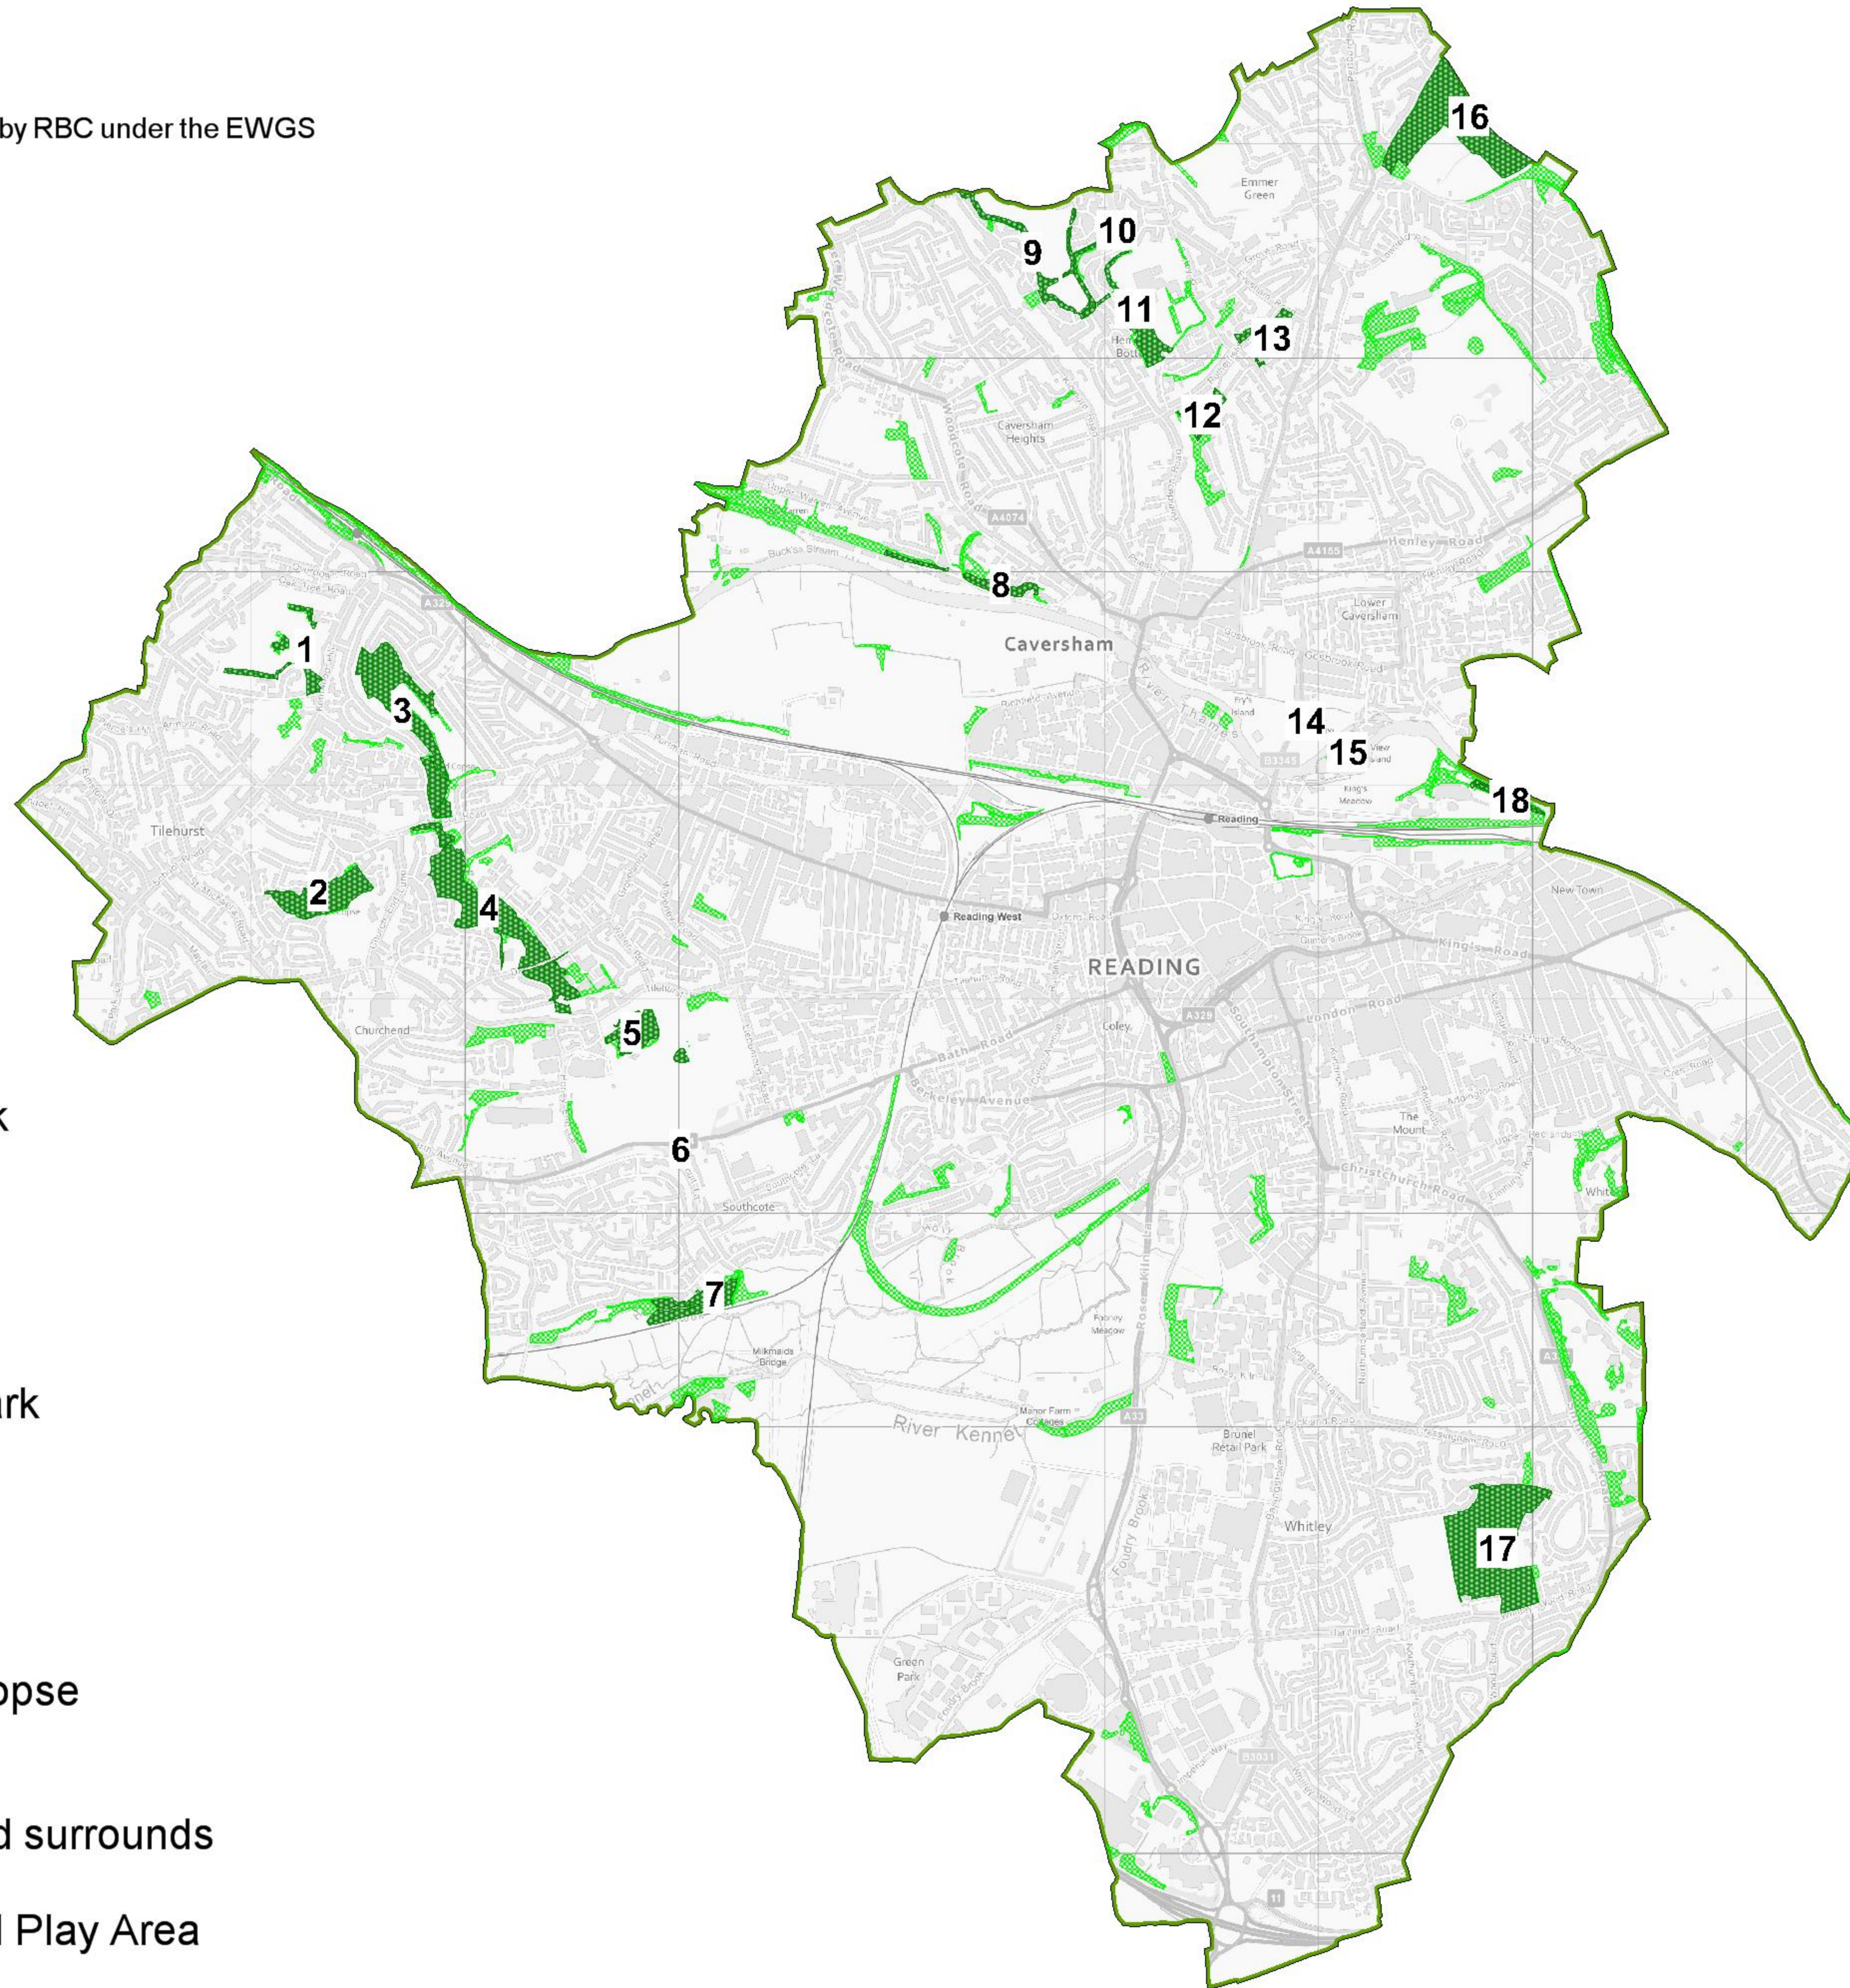

Key

Woodland managed by RBC under the EWGS

Other woodland

- 1 - Arthur Newbury park
- 2 - Blundell's copse
- 3 - McIlroys Park
- 4 - Lousehill Copse
- 5 - Prospect Park
- 6 - Devil's dip
- 7 - Southcote Linear Park
- 8 - Warren Woodlands
- 9 - Bugs Bottom
- 10 - Furzeplat
- 11 - Highdown wood
- 12 - Balmore Walk
- 13 - Rotherfield Way Copse
- 14 - Hills Meadow
- 15 - View Island
- 16 - Clayfield copse and surrounds
- 17 - The Cowsey
- 18 - Kings Meadow and Play Area