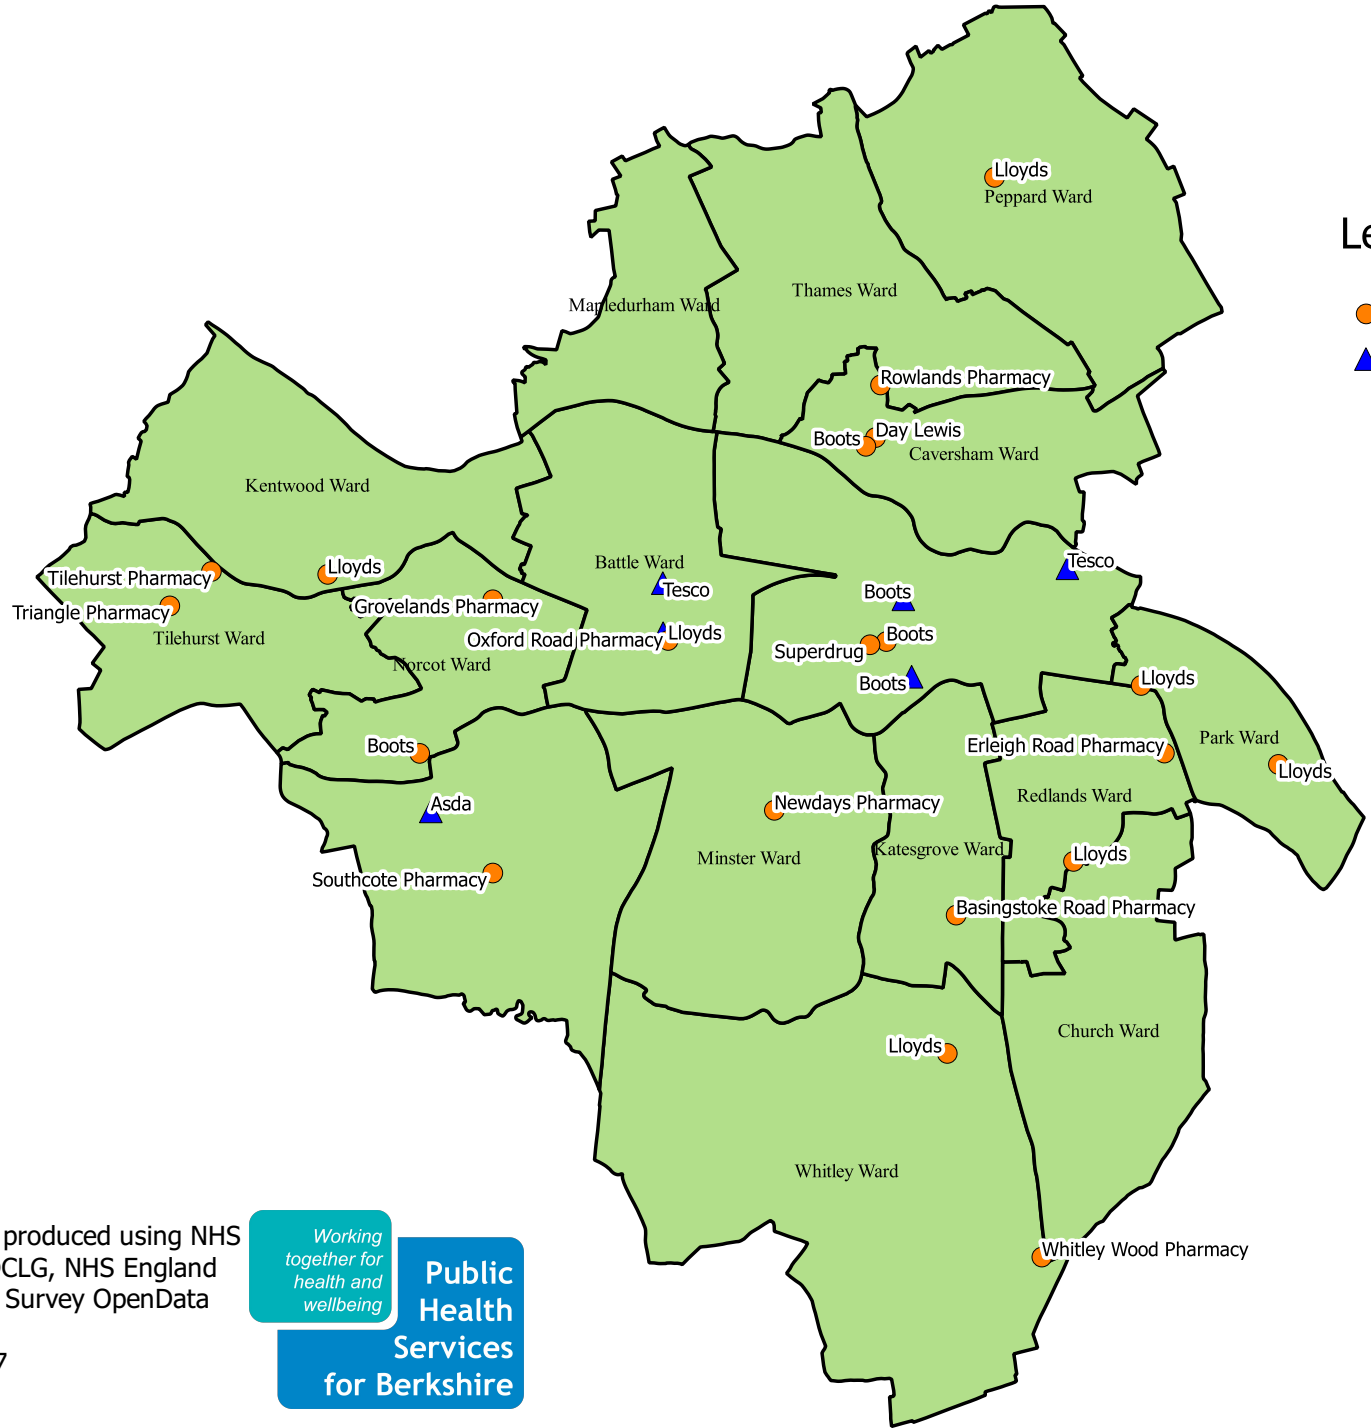

# Map 4: Reading Pharmacies and weekend opening - (Oct 2017)

## Legend

- Saturday Opening
- ▲ Saturday and Sunday Opening

This map has been produced using NHS Digital ODS data, DCLG, NHS England data and Ordnance Survey OpenData (2017).  
 Created: 14/10/2017  
 By: NW