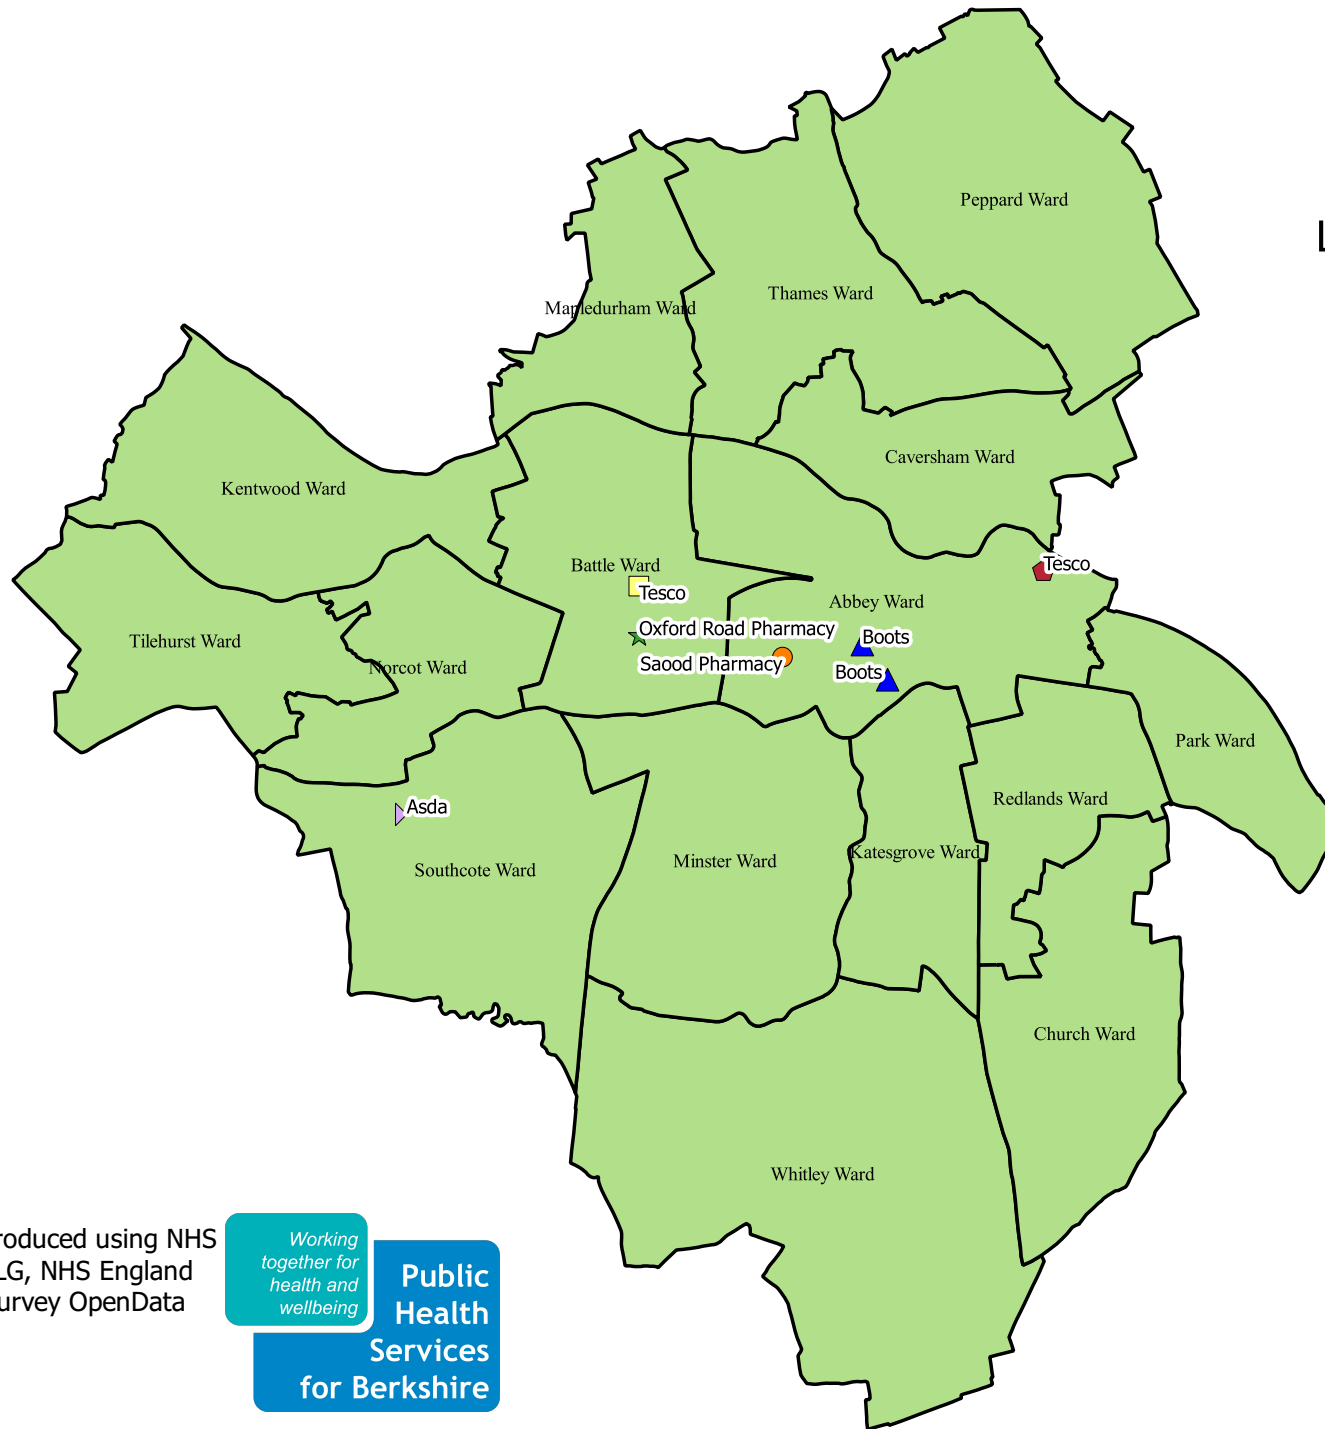

Map 5: Reading Pharmacies and evening opening - (Oct 2017)

Legend

- Open Until 7pm
- ▲ Open Until 8pm
- Open Until 9pm
- ★ Open Until 10pm
- ⬠ Open Until 10:30pm
- ◀ Open Until 11pm

This map has been produced using NHS Digital ODS data, DCLG, NHS England data and Ordnance Survey OpenData (2017).
Created:14/10/2017
By: NW