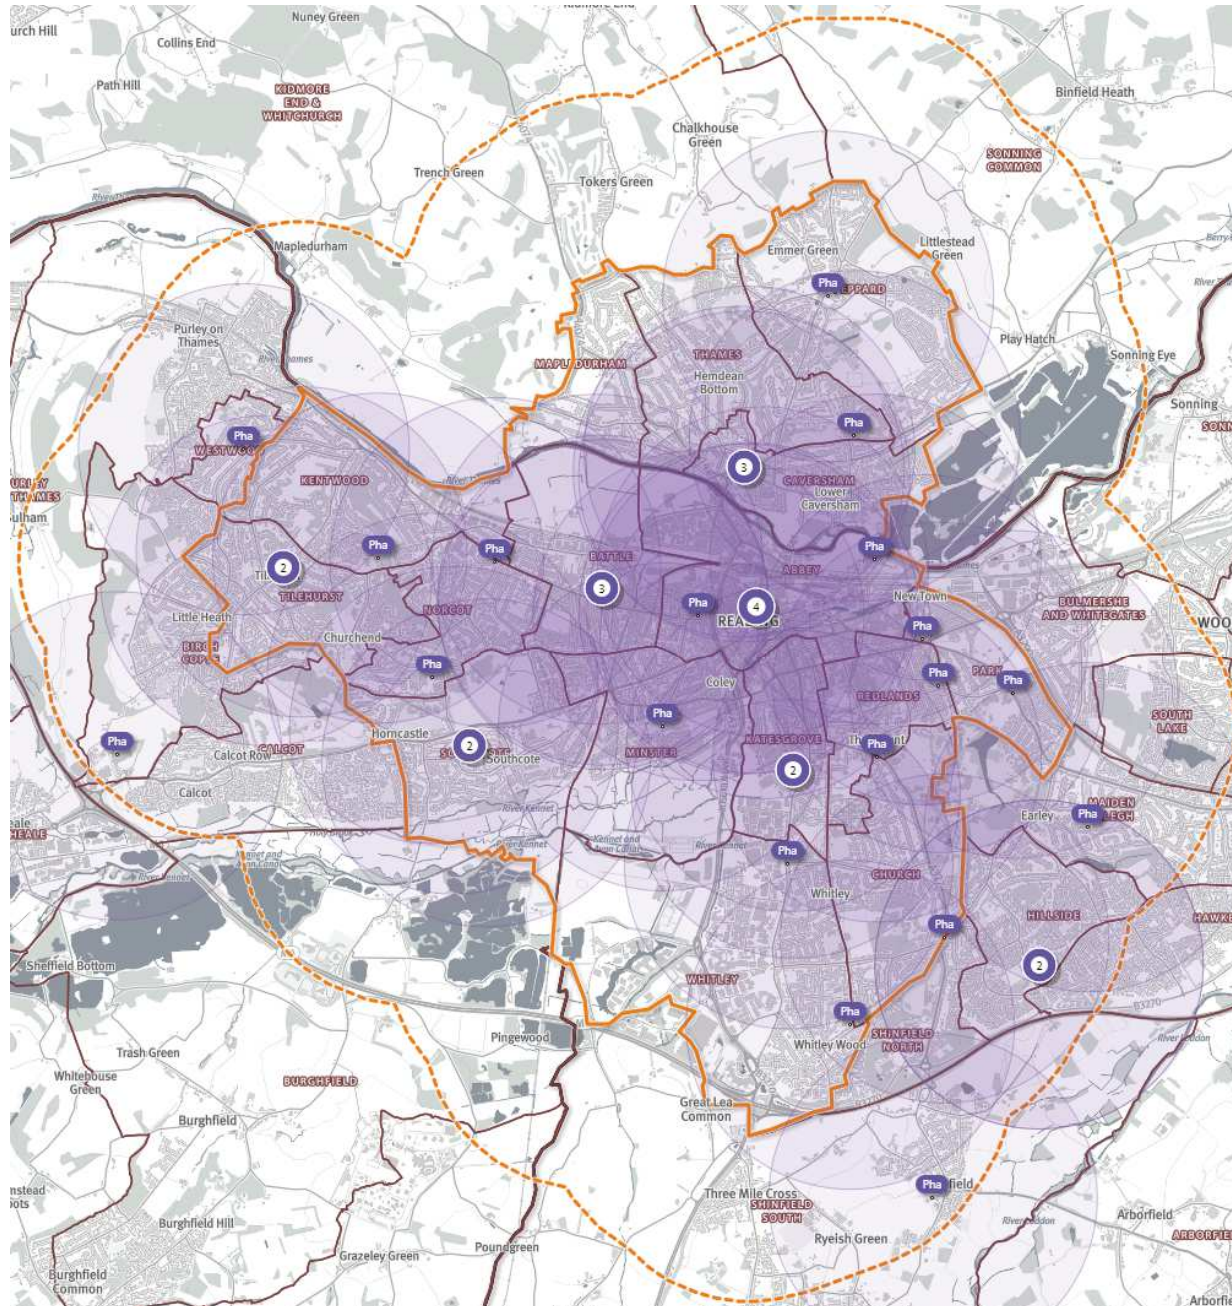

Map 8: Pharmacies inside and within 1.6km (1 mile) of Reading border

Legend:

-  1.6km radius of a pharmacy

This map has been produced using The Strategic Health Asset Planning and Evaluation (SHAPE) application 2017
Created: 16/10/17