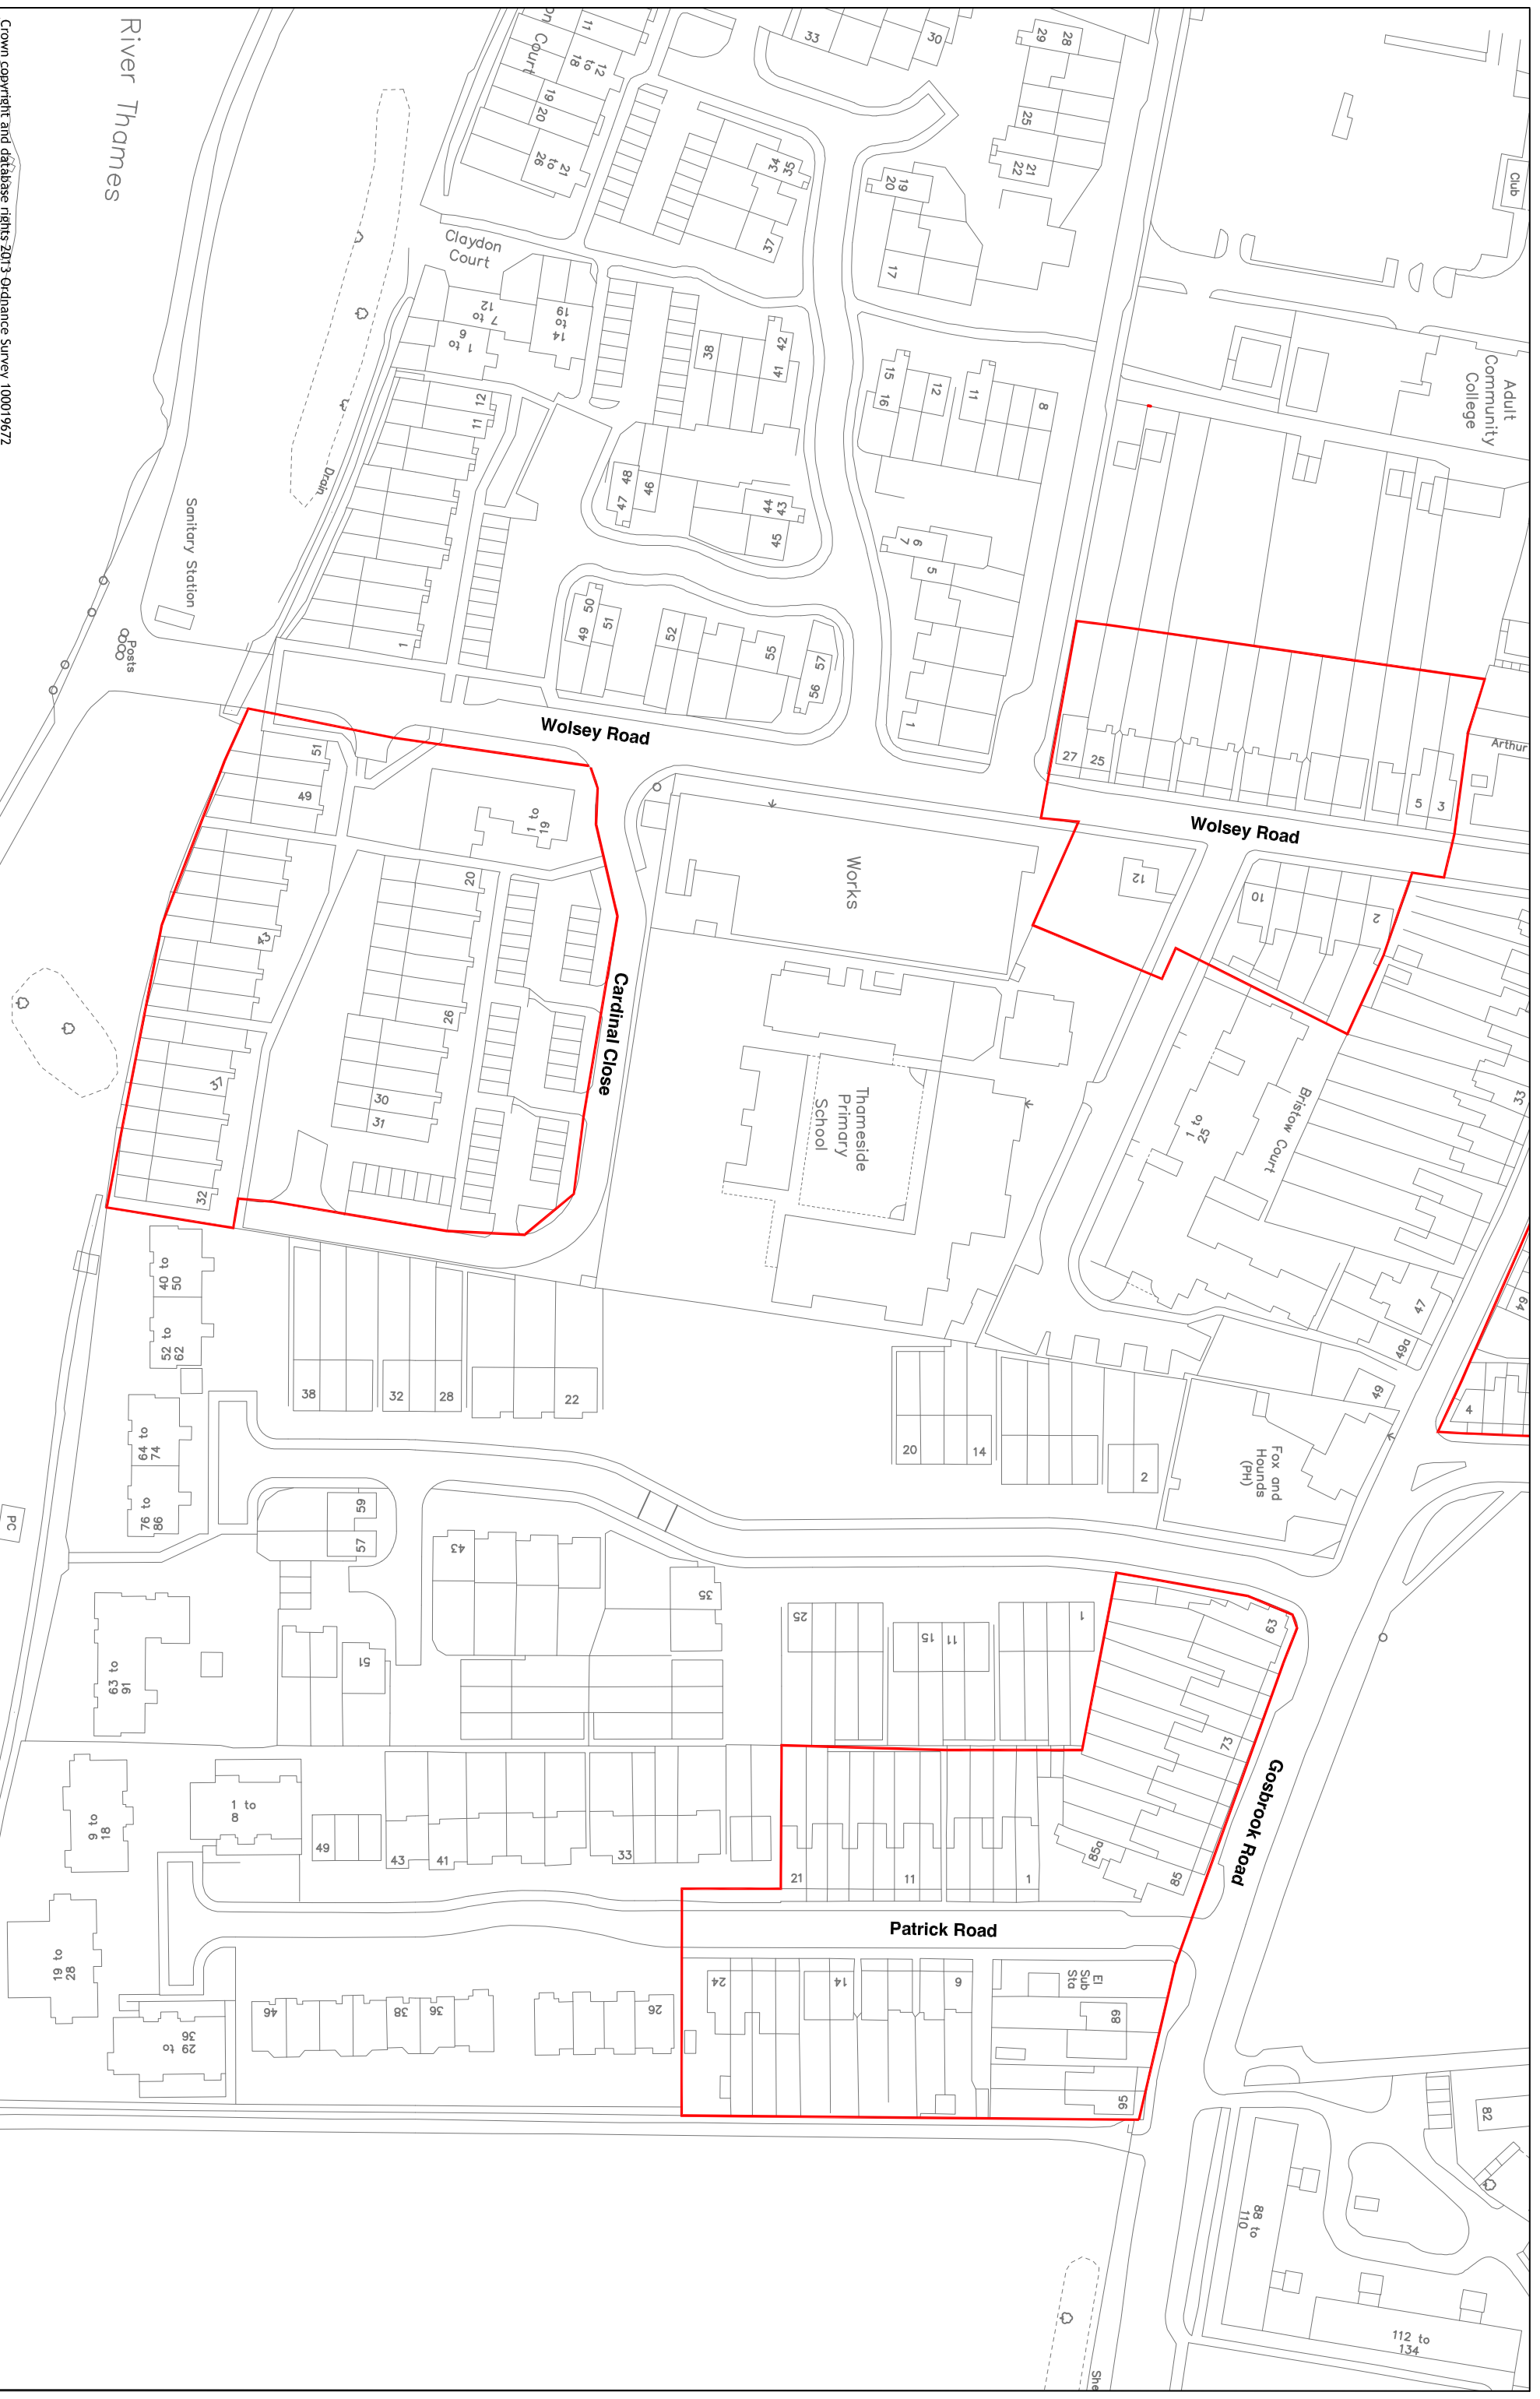

Crown copyright and database rights 2013 Ordnance Survey 100019672

Reading
Borough Council
Working better with you

Department of Environment
Culture and Sport
Civic Centre
Reading
RG1 7TD

project	Residents Parking Zones	
	drawing	Residents Parking Zone 01R – overview
scale	CAD Drawing Location:	
	N.T.S	
drawing no.	drawn	checked
	RP Zones/01R	
date	approved	ER
	16 OCT	
Key:	Resident Parking Zone	
	 Resident Parking Zone	

Crown copyright and database rights 2013 Ordnance Survey 100019672

Reading
Borough Council
Working better with you

Transportation & Streetcare
Civic Offices
Bridge Street
Reading
RG1 2LU

Project		
Residents' Parking Zones		
Drawing		
Residents' Parking Zone 01R - drawing 1 of 2		
Scale NTS	Drawn JT	checked ER
Drawing no. RP Zones/01R		
Key:	 Resident Parking Zone	

Crown copyright and database rights 2013 Ordnance Survey 100019672

Project		
Residents' Parking Zones		
Drawing		
Residents' Parking Zone 01R - drawing 2 of 2		
Scale NTS	Drawn JT	checked ER
Drawing no. RP Zones/01R		
Key:		
 Resident Parking Zone		