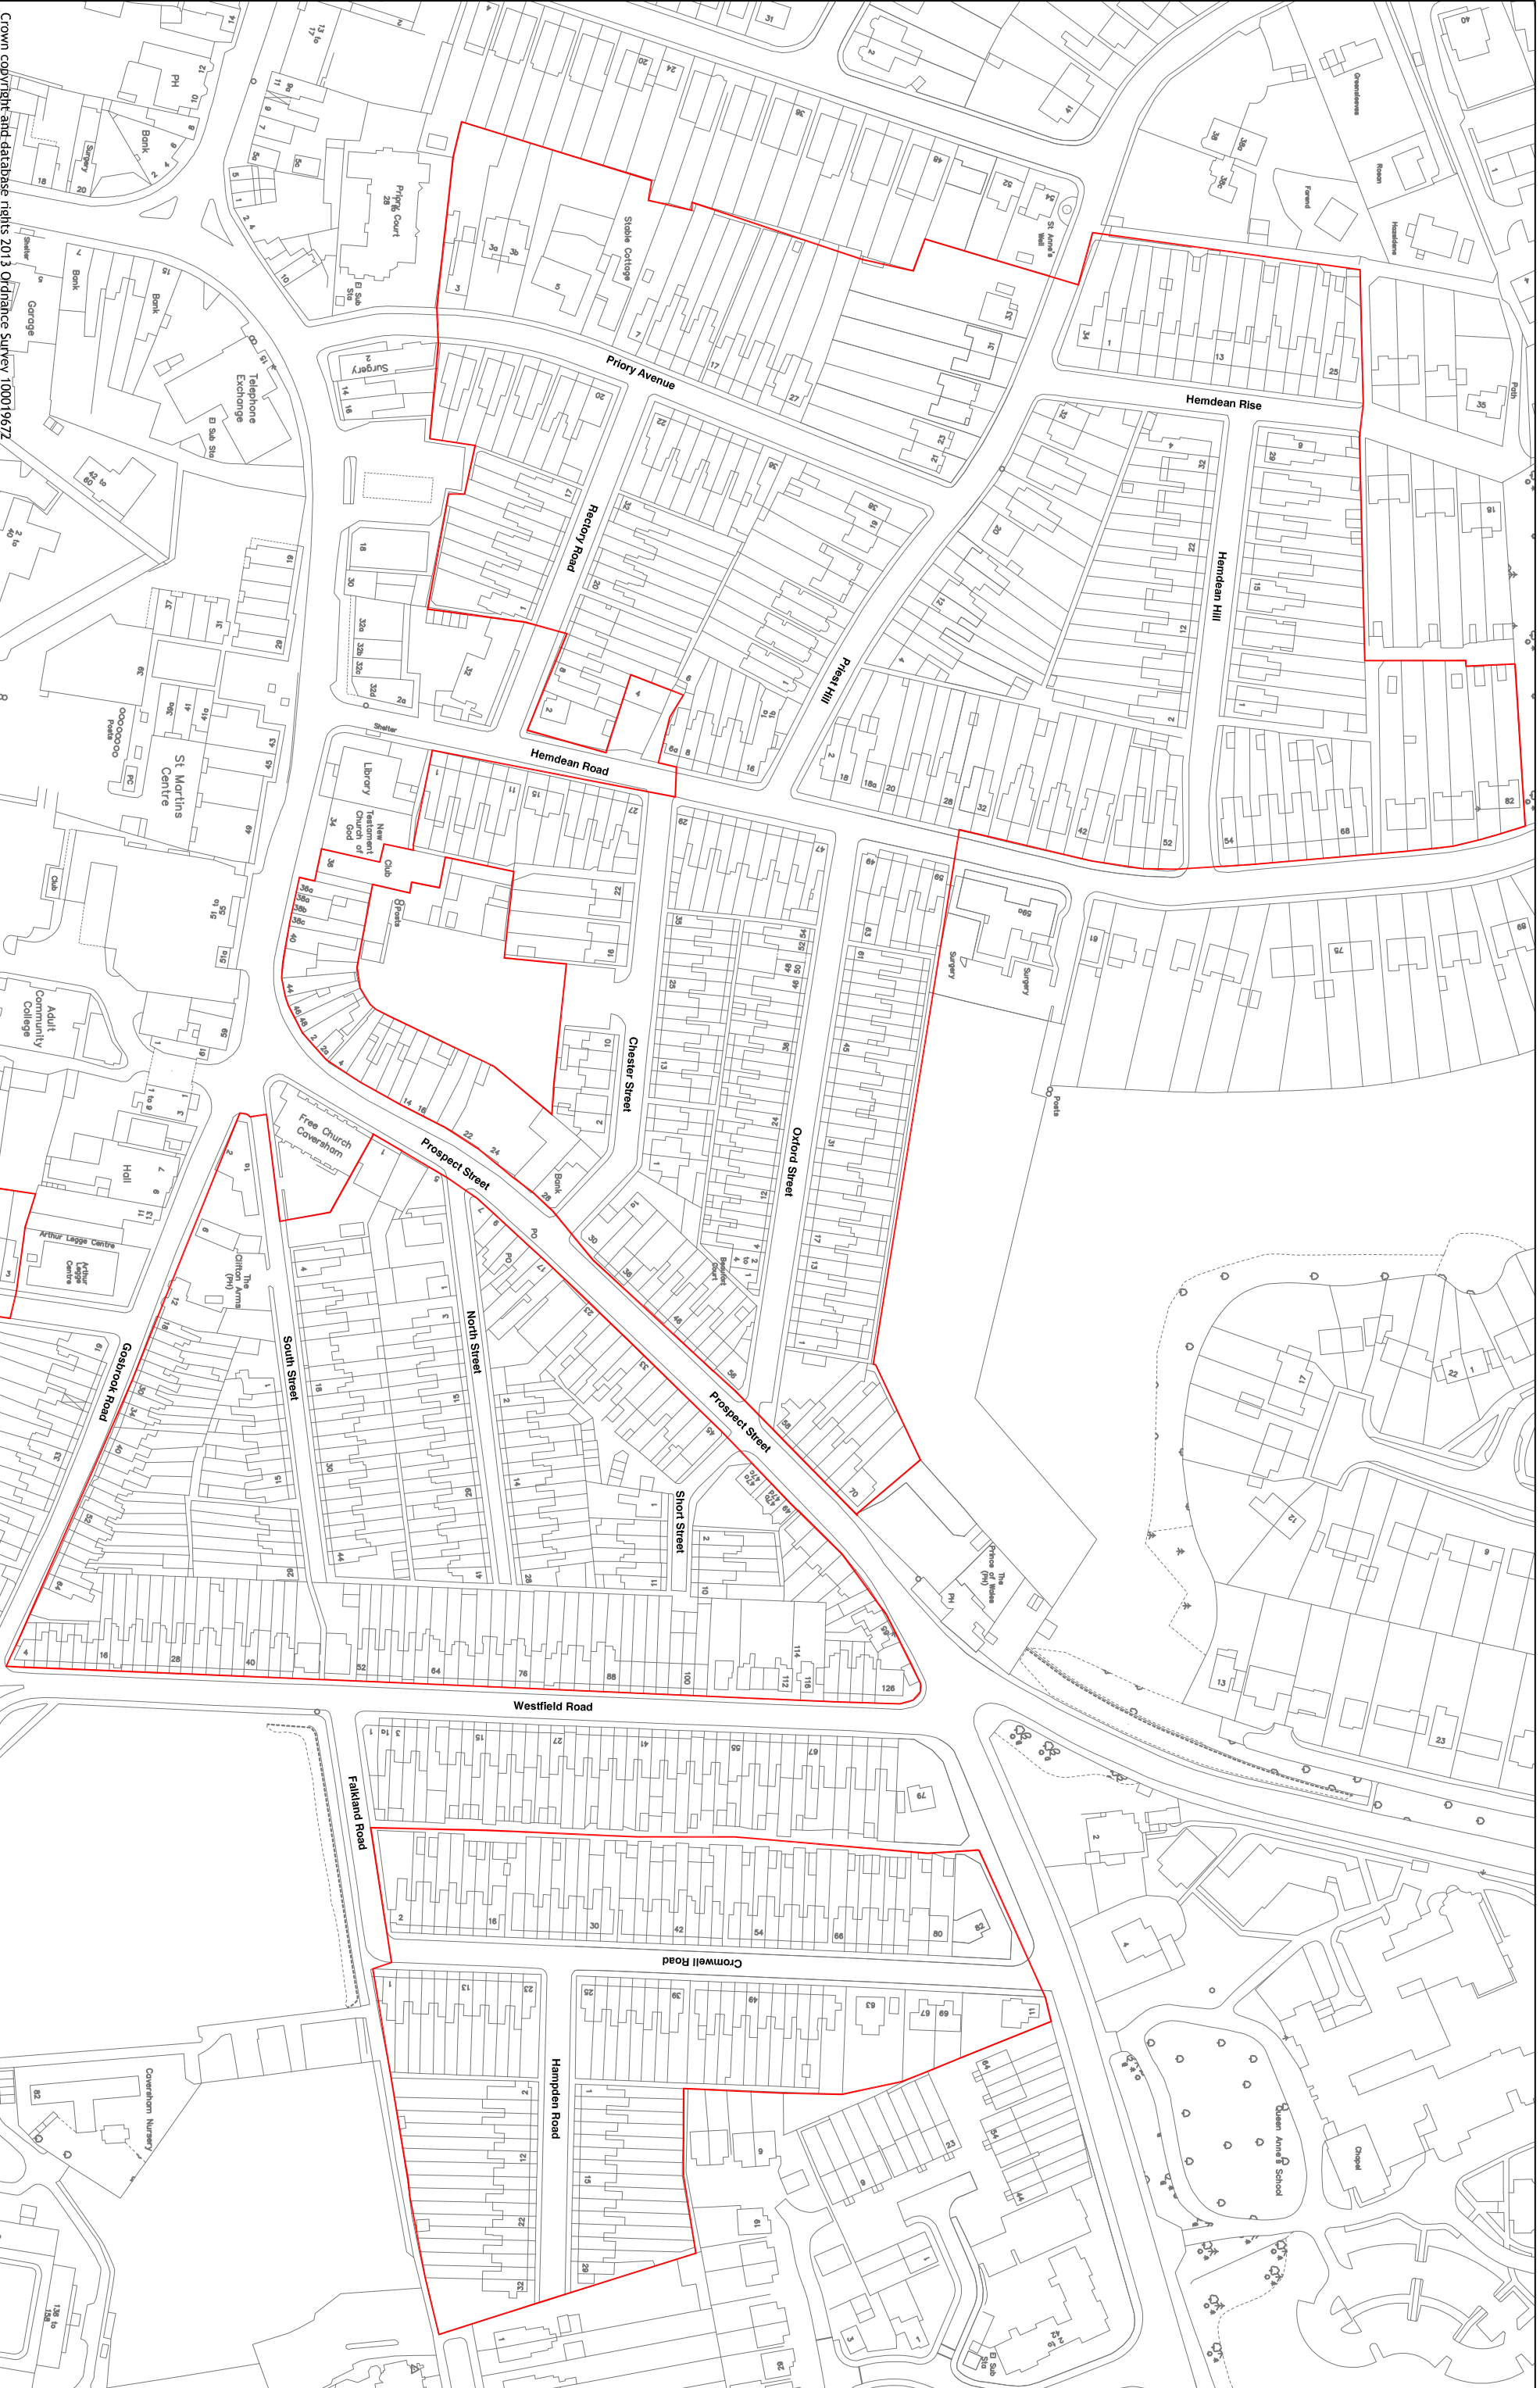

Crown copyright and database rights 2013 Ordnance Survey 100019672

Reading
Borough Council
Working better with you

Department of Environment
Culture and Sport
Civic Centre
Reading
RG1 7TD

project	Residents Parking Zones	
	drawing	Residents Parking Zone 01R – overview
scale	CAD Drawing Location:	
	N.T.S	
drawing no.	drawn	checked
	RP Zones/01R	
date	approved	ER
	16 OCT	
Key:	Resident Parking Zone	
	 Resident Parking Zone	

Crown copyright and database rights 2013 Ordnance Survey 100019672

Reading
Borough Council
Working better with you

Transportation & Streetcare
Civic Offices
Bridge Street
Reading
RG1 2LU

Project		
Residents' Parking Zones		
Drawing		
Residents' Parking Zone 01R - drawing 1 of 2		
Scale NTS	Drawn JT	checked ER
Drawing no. RP Zones/01R		
Key:	 Resident Parking Zone	

Crown copyright and database rights 2013 Ordnance Survey 100019672

Project		
Residents' Parking Zones		
Drawing		
Residents' Parking Zone 01R - drawing 2 of 2		
Scale NTS	Drawn JT	checked ER
Drawing no. RP Zones/01R		
Key:		
 Resident Parking Zone		