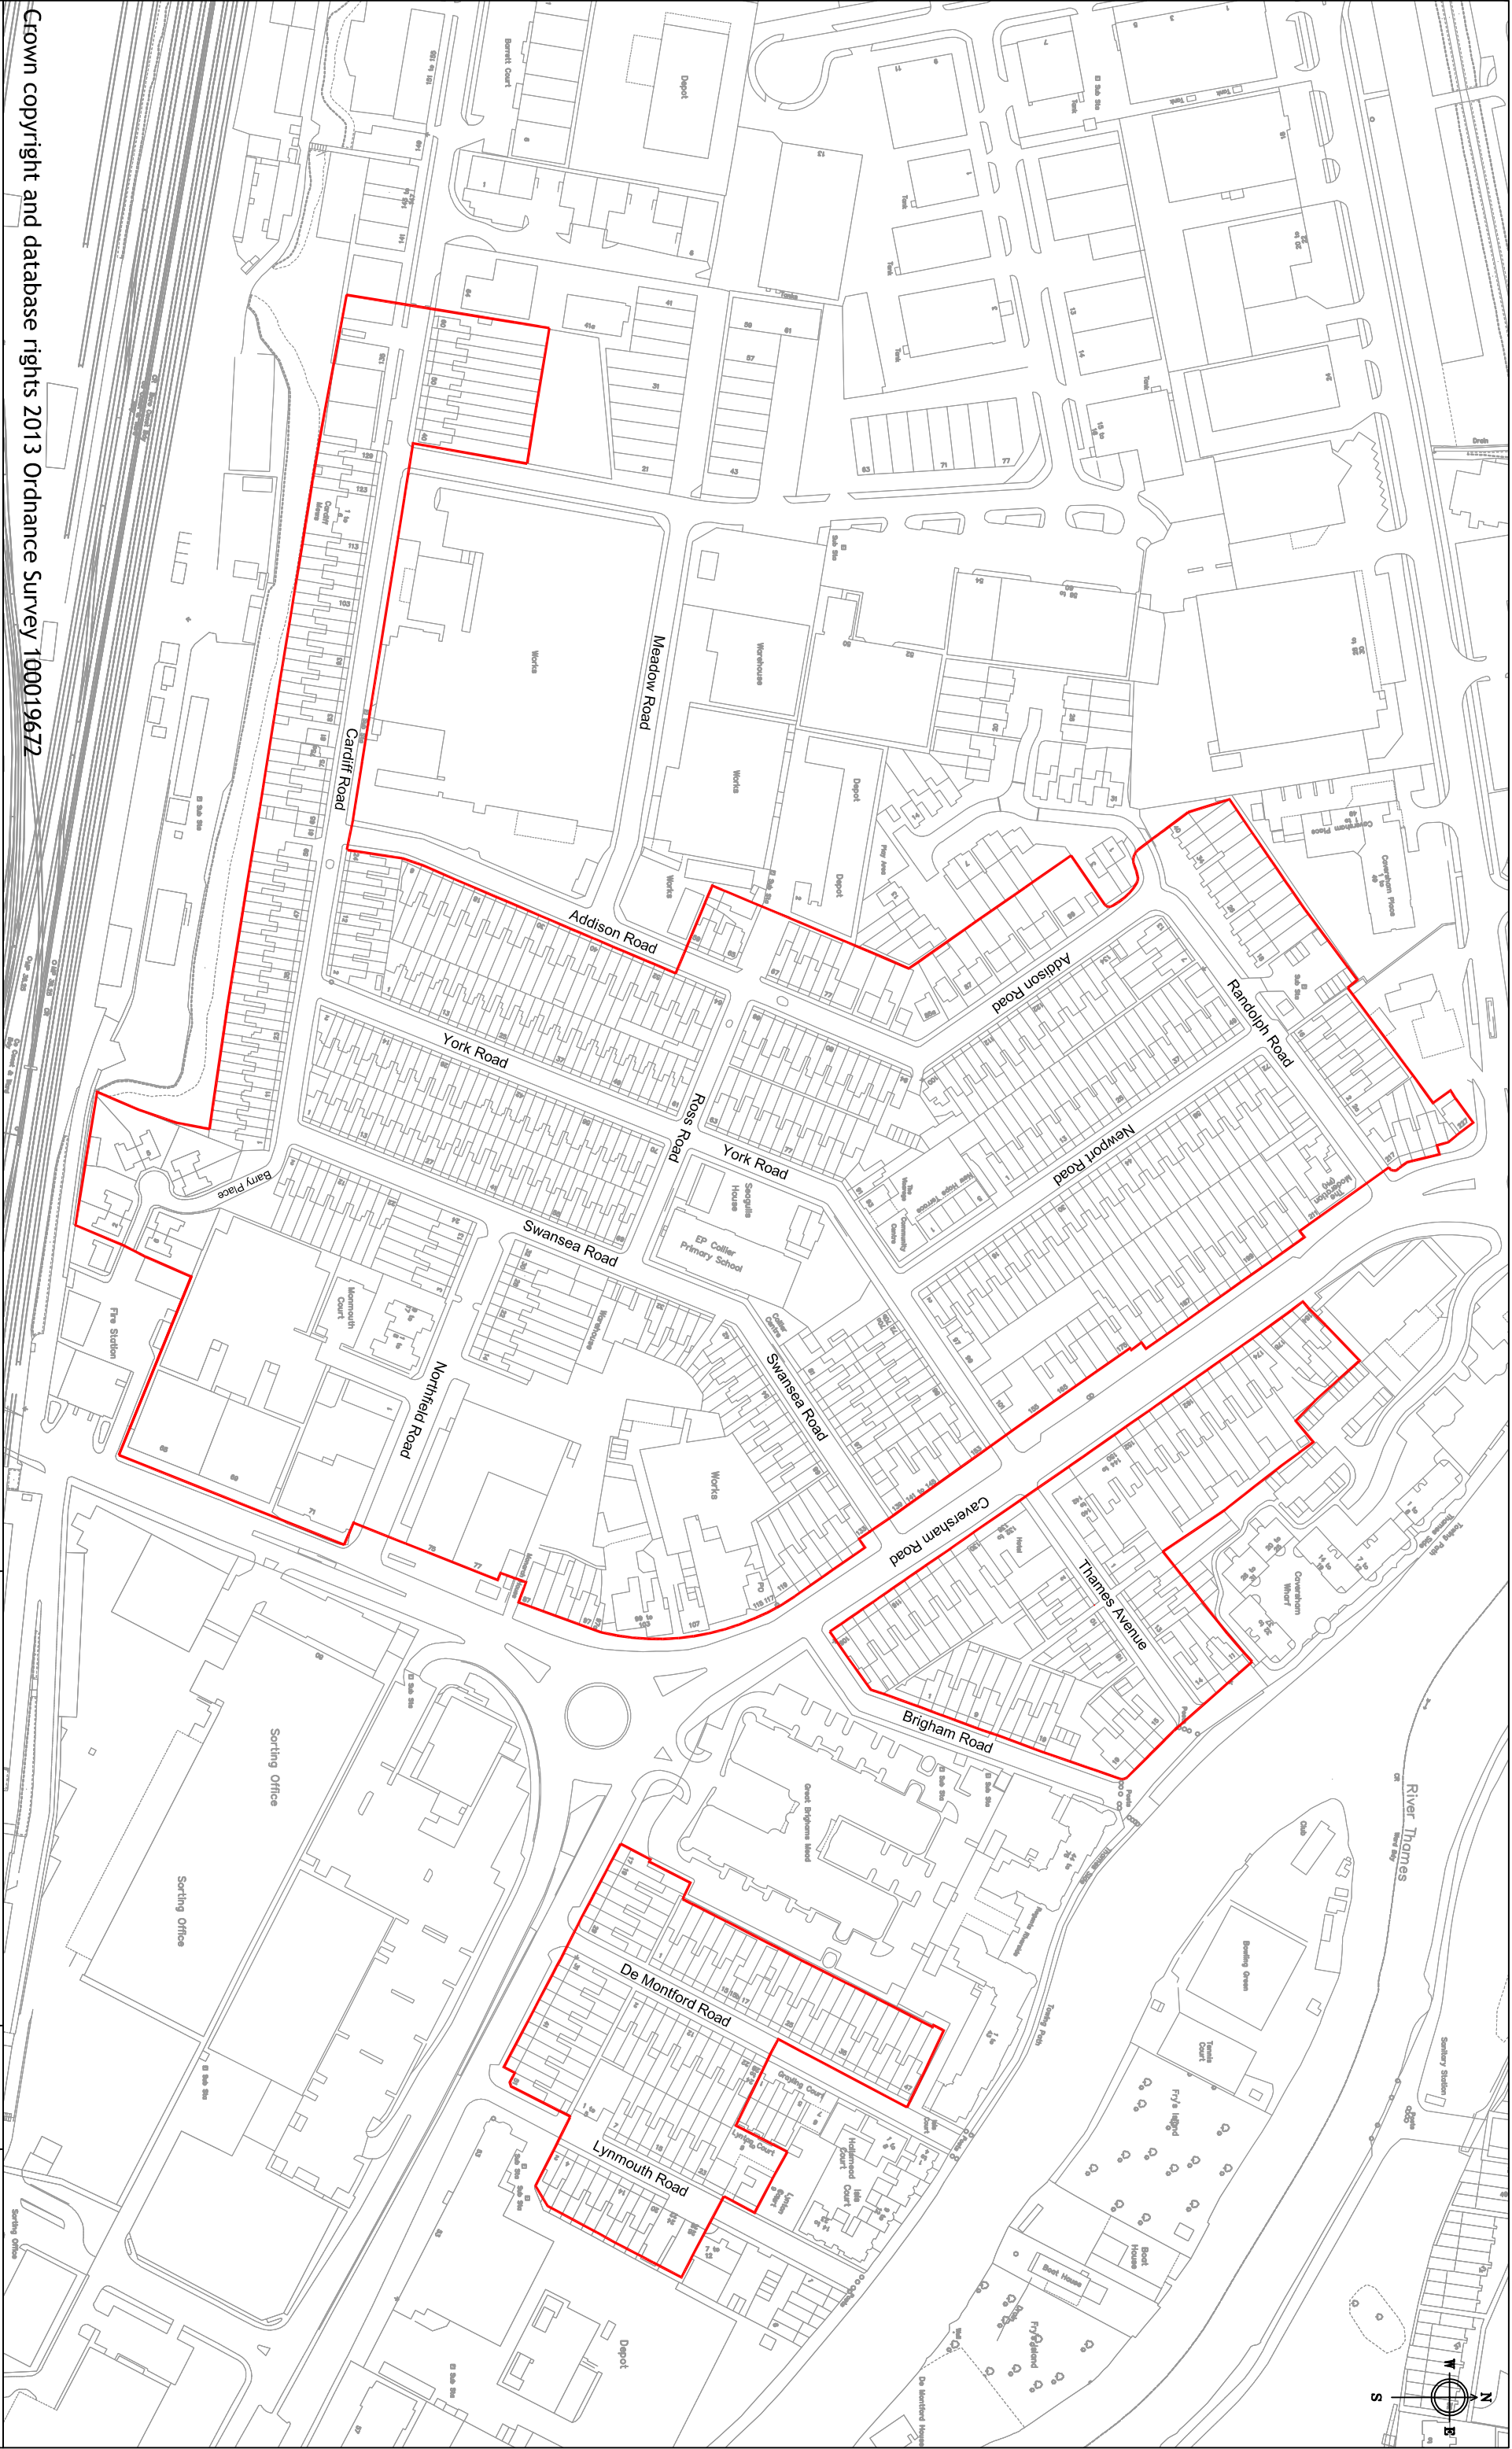

Crown copyright and database rights 2013 Ordnance Survey 100019672

Reading
Borough Council

Working better with you

Department of Environment
Culture and Sport

Civic Centre

Reading

RG1 7AE

Project

Residents Parking Zones

Drawing

Residents Parking Zone 03R

Scale

NTS

Drawn

GW

Date

07.08.13

Checked

AS

Drawing No.

Approved

ER

RP Zones/03R - Rev A

Revision of drawing from 07.02.11 - Updated RBC Boarder