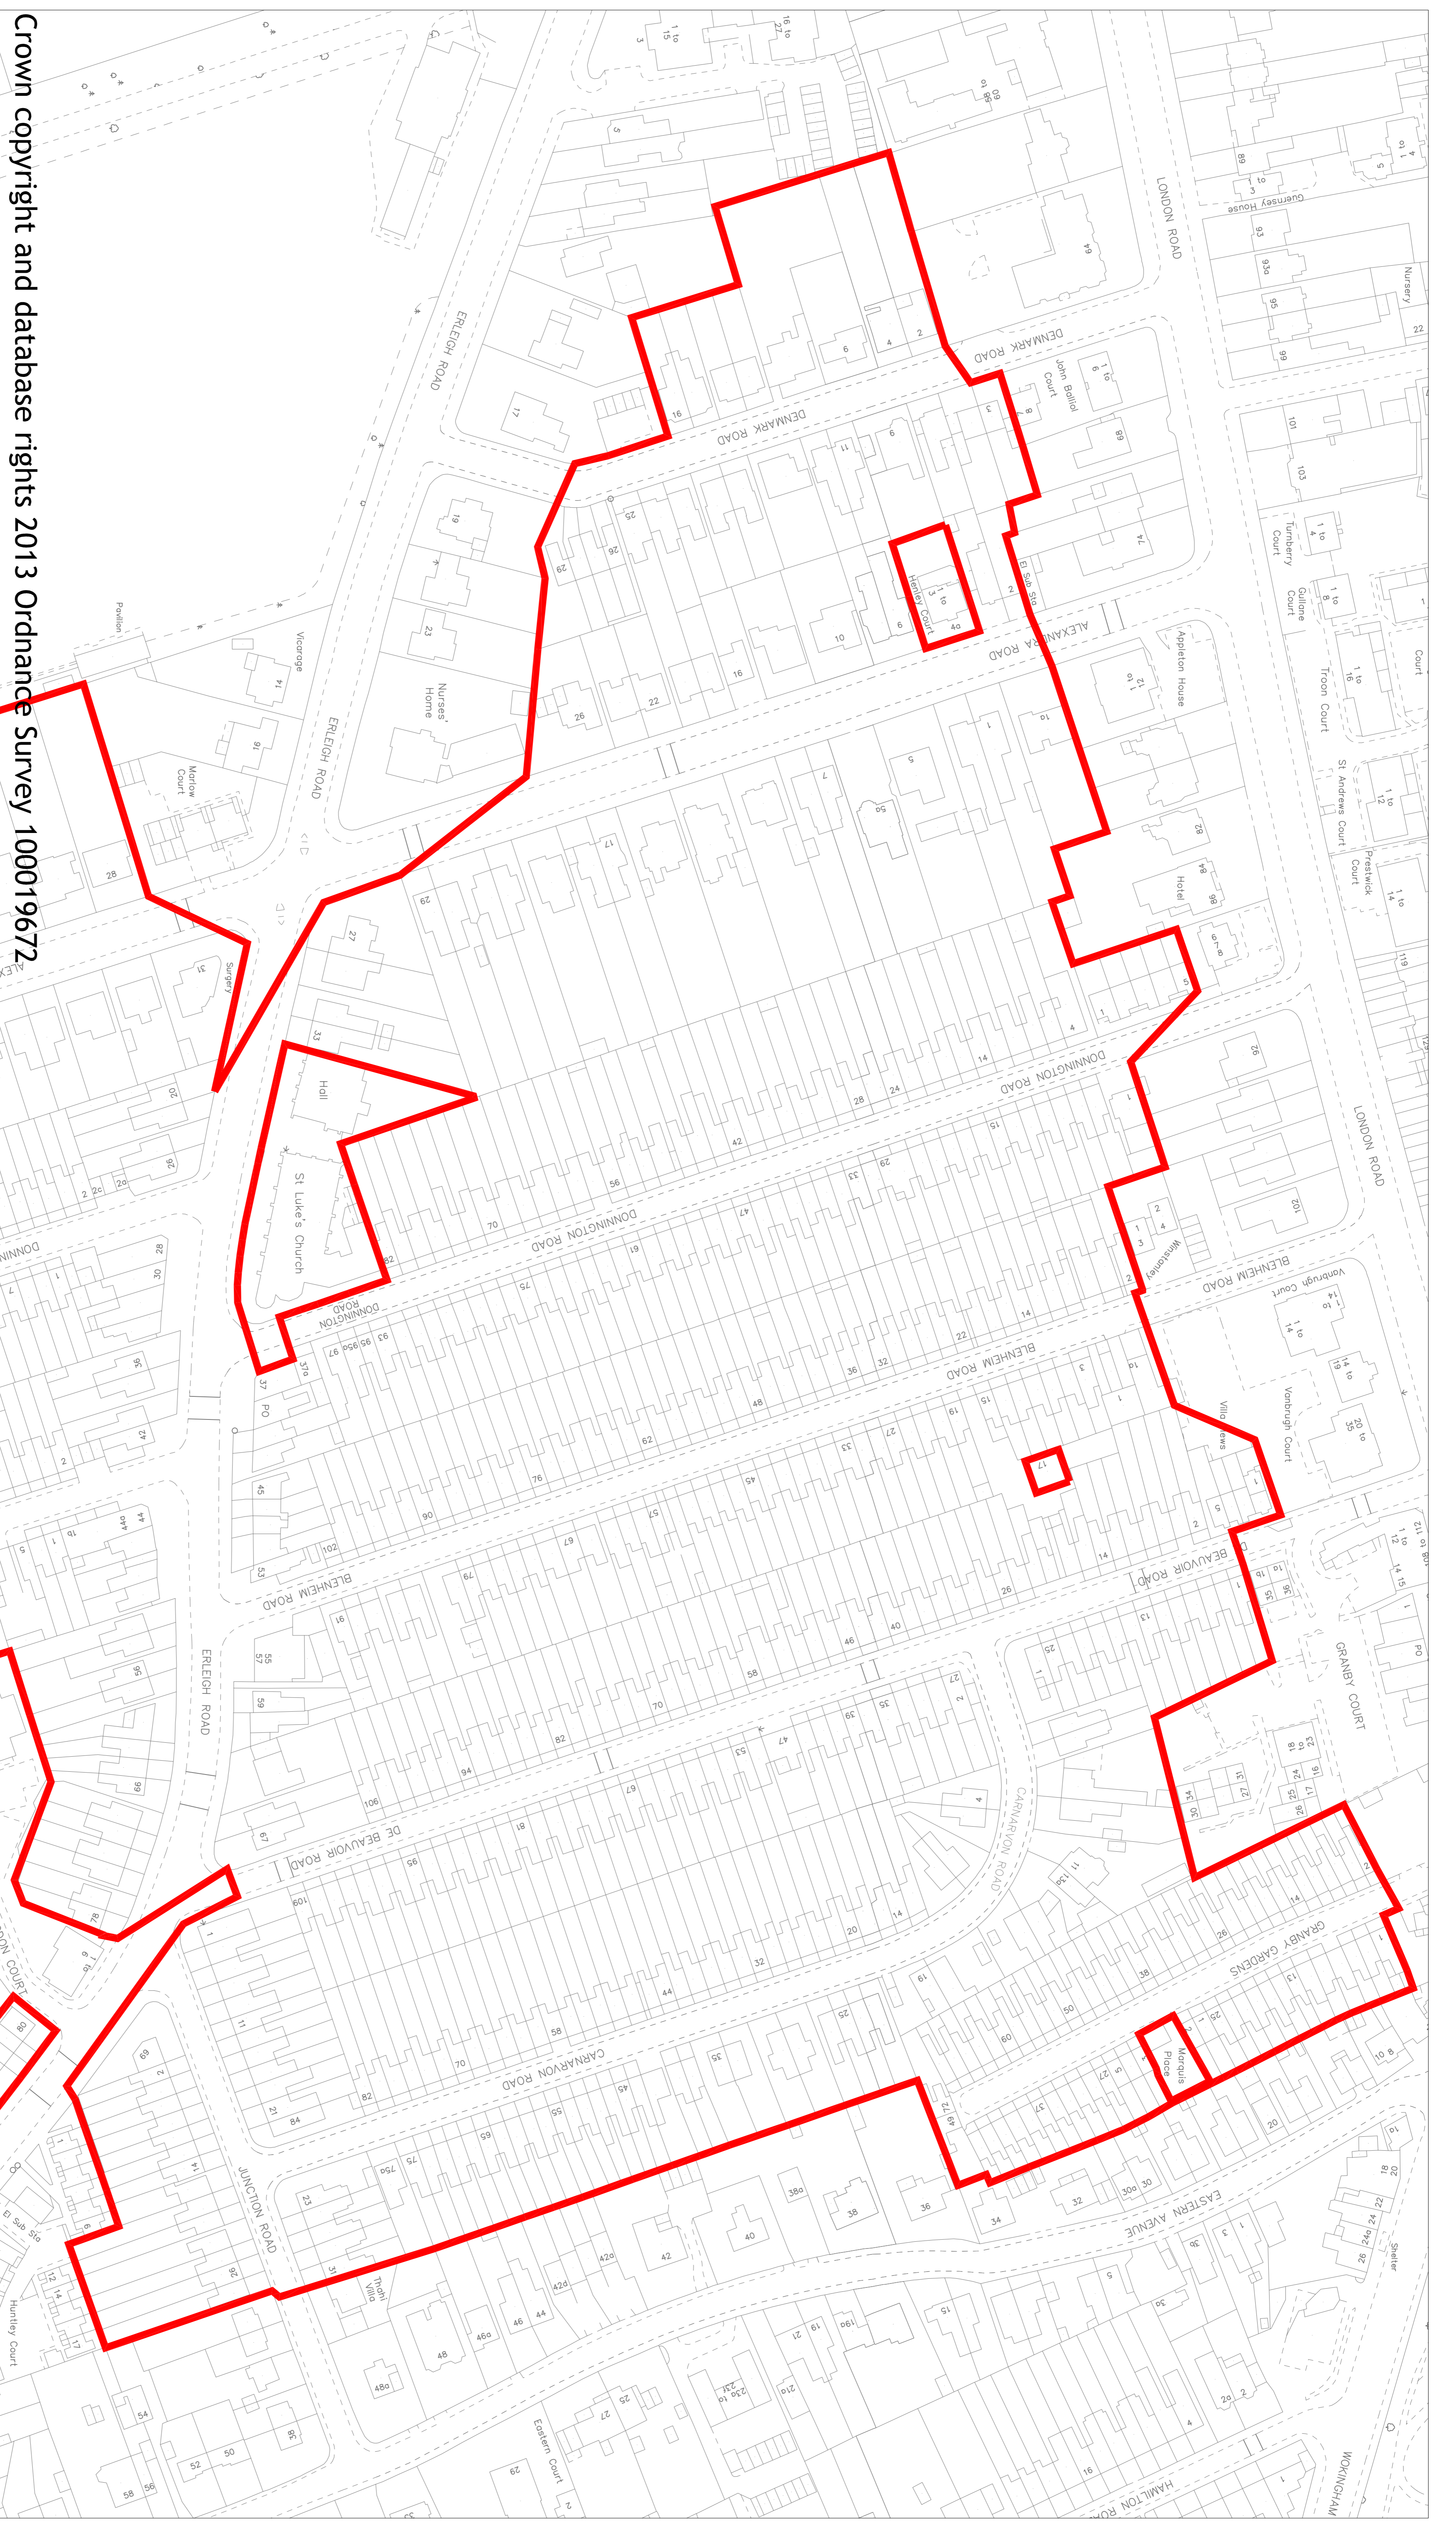

Reading
Borough Council

Working better with you

Transportation & Streetcare

Civic Offices
Bridge Street

Reading
RG1 2LU

Project

Residents Parking Zones

Drawing

RP Zones/13R

Key:

Resident Parking Zone

Crown copyright and database rights 2013 Ordnance Survey 100019672

Reading
Borough Council

Working better with you

Transportation & Streetcare

Civic Offices