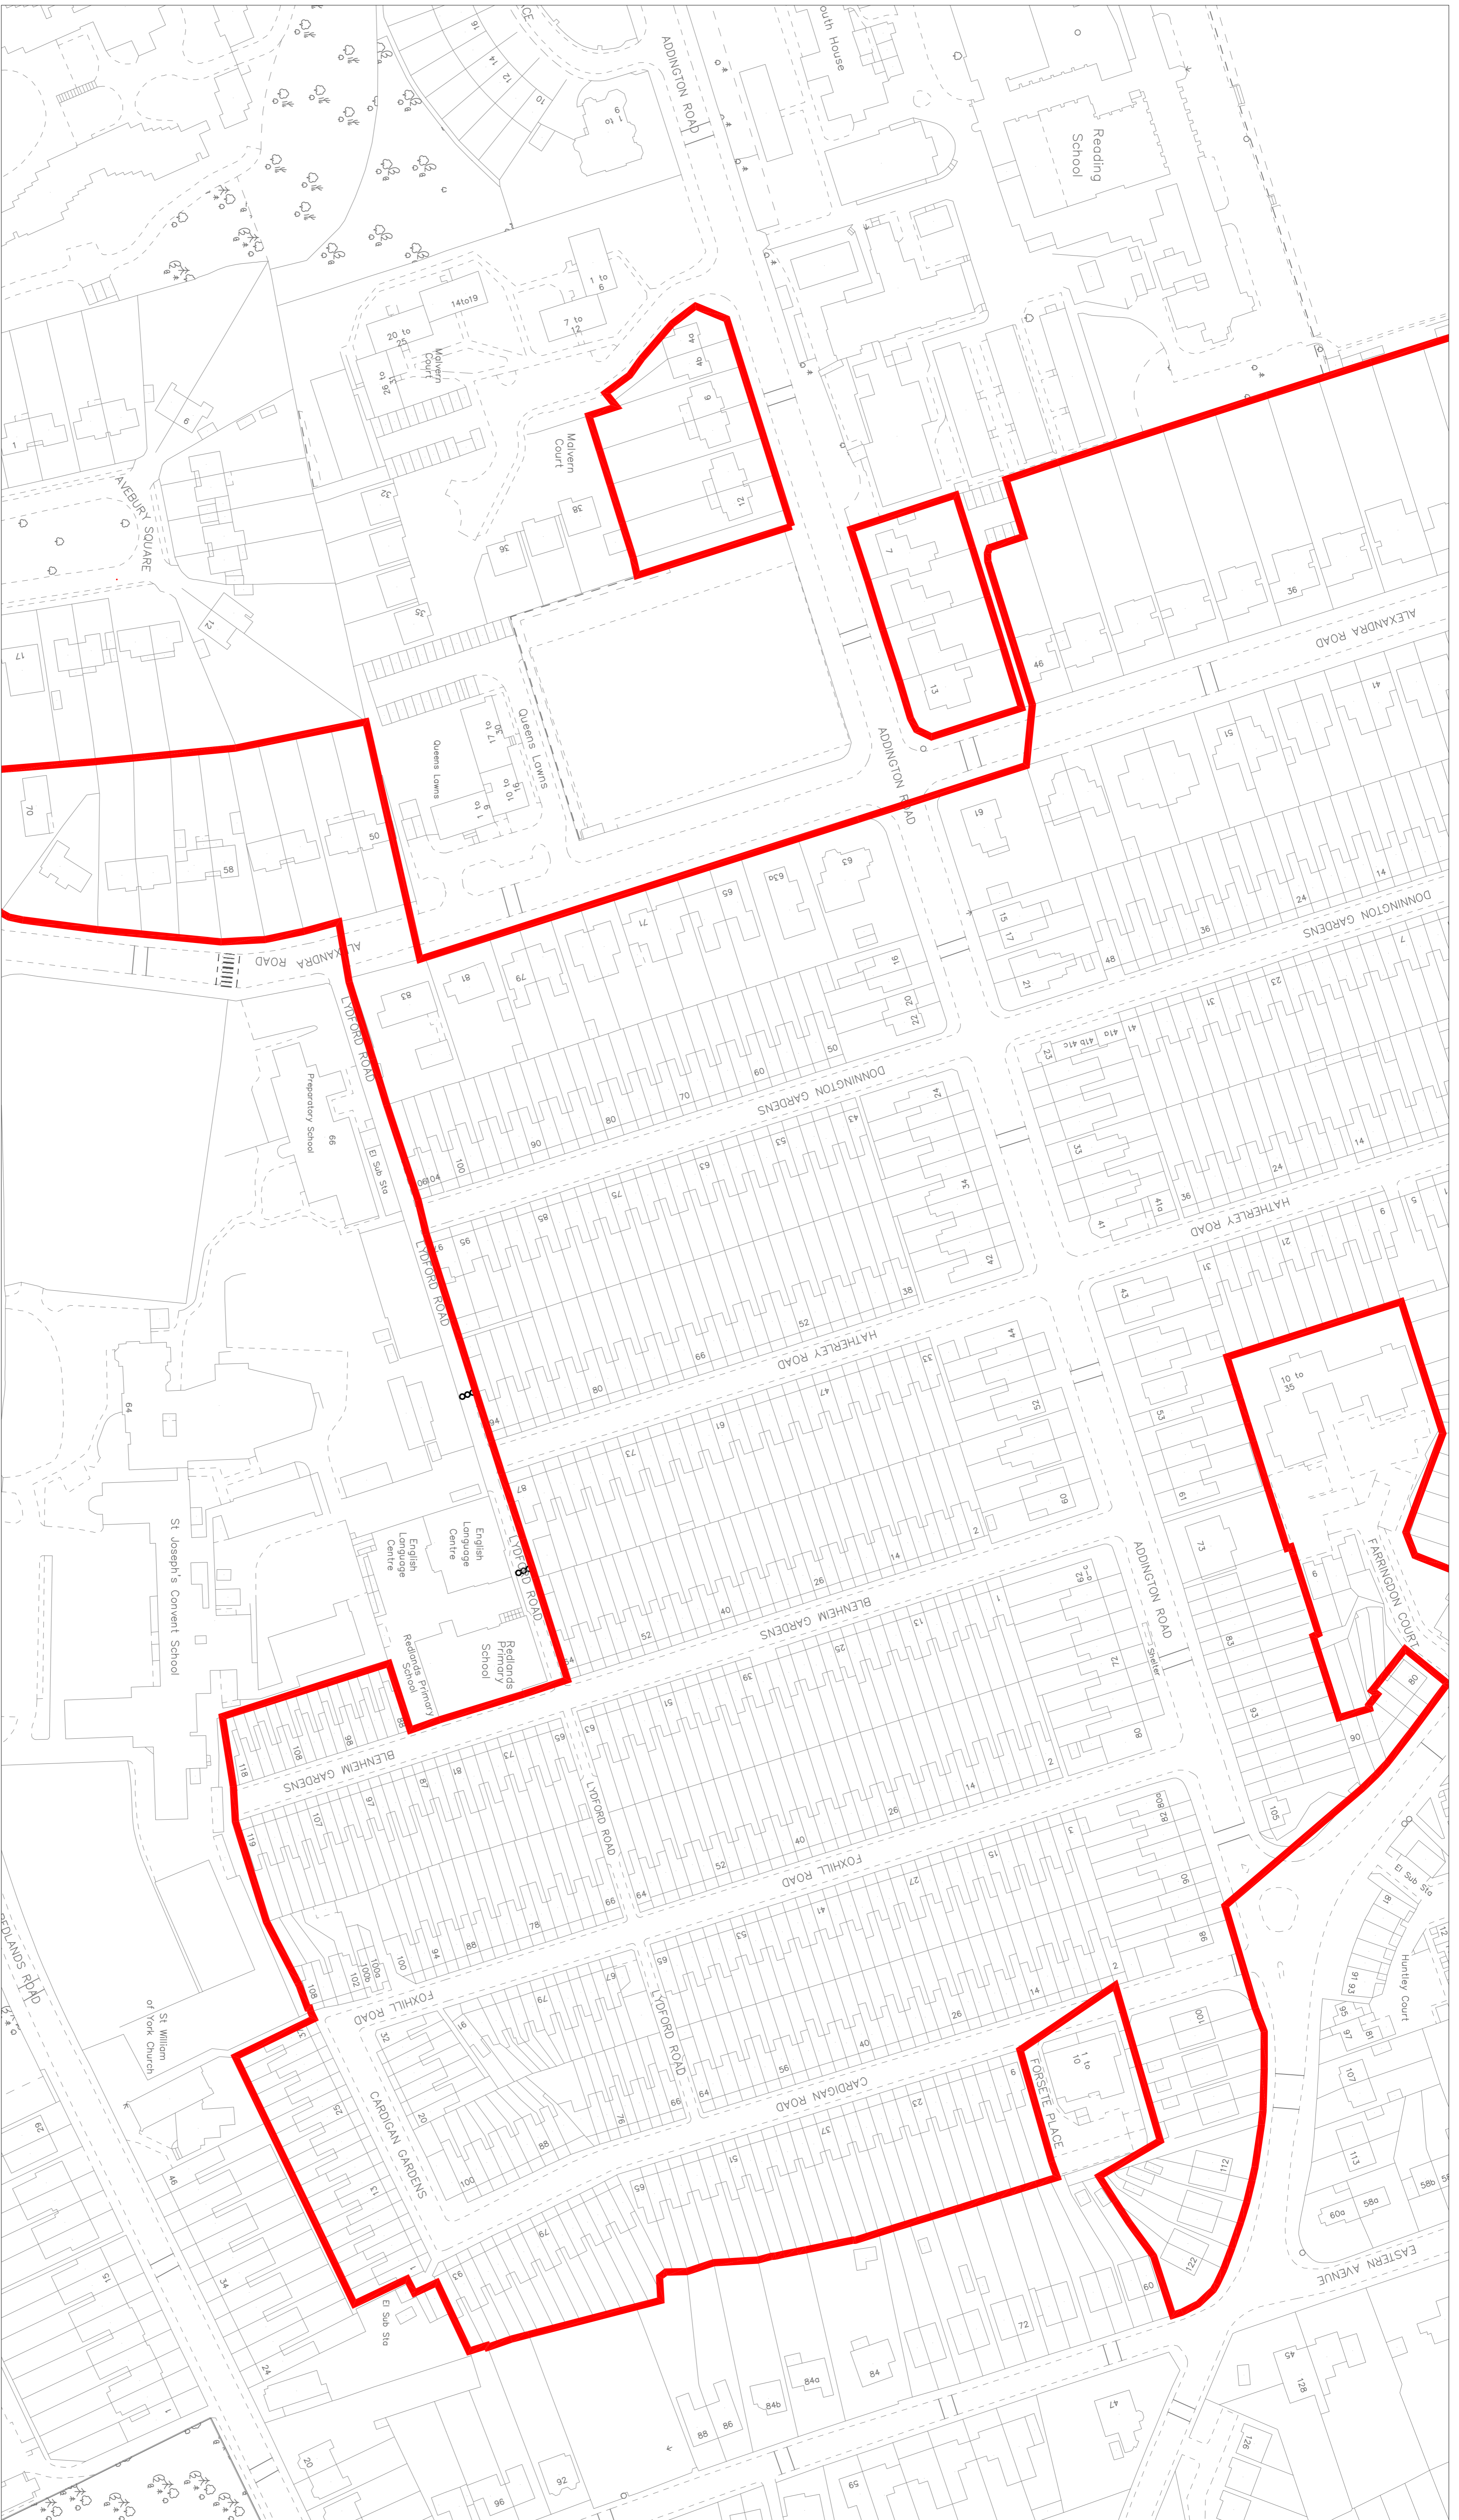

NTS

Drawn KD

Checked ER

Date Approved ER

Drawing No.

RP Zones/13R

Key:

Resident Parking Zone