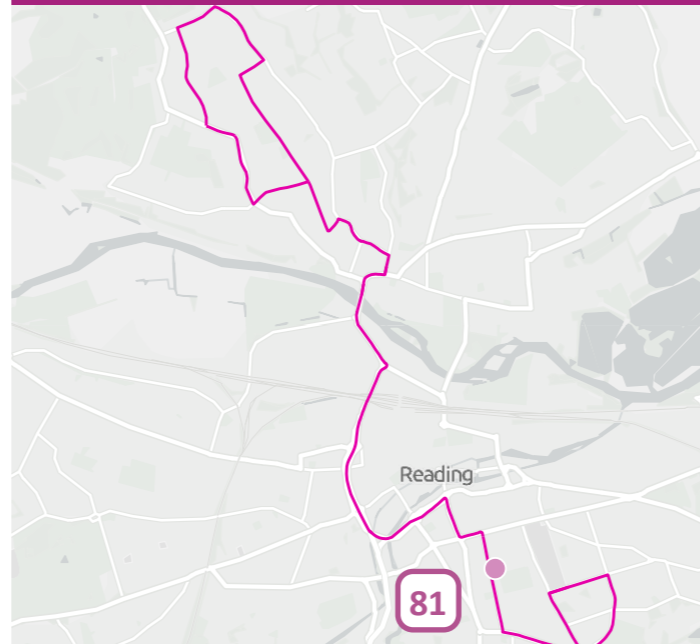

Wash and/or sanitise your hands before and after your journey to school.

Discover the best and safest route to school using the interactive travel map.

Check that bikes, scooters and other children's transport are safe to ride and make sure they know how to ride safely on the road in crowded areas.

School Location Map

Route 81 is still available to students of The Abbey School.

5-MINUTE WALKING BUBBLE
#StaySafeGetActive on your journey to school

For more hints, tips and information please visit www.modeshiftstars.org/staysafegetactive