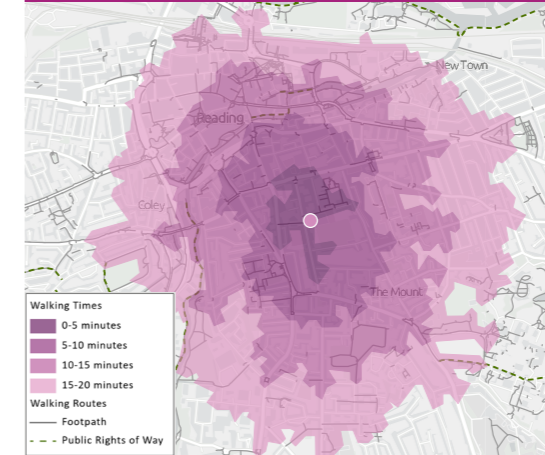

School Location Map

Route 81 is still available to students of The Abbey School.

5-MINUTE WALKING BUBBLE
#StaySafeGetActive on your journey to school

For more hints, tips and information please visit www.modeshiftstars.org/staysafegetactive

School's Current Modeshift Star's Rating:

NOT YET ACHIEVED
HELP IMPROVE YOUR SCHOOLS RATING

How Long Does It Take To Walk To School?

Where Are The Nearest Cycling Routes?

Which Bus Can I Take?

Route 21/21a: 12 Minute Frequency