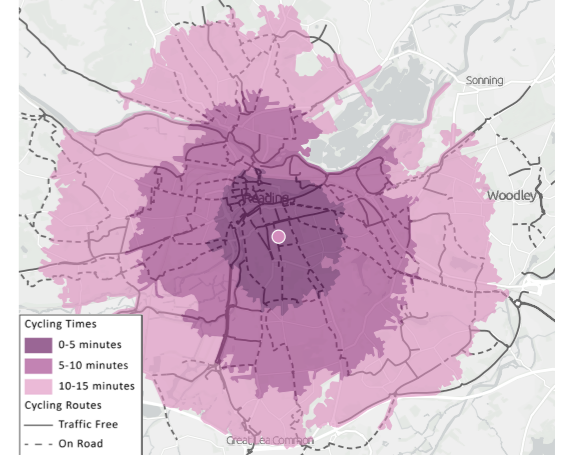

School Location Map

Route 81 is still available to students of The Abbey School.

5-MINUTE WALKING BUBBLE
#StaySafeGetActive on your journey to school

For more hints, tips and information please visit www.modeshiftstars.org/staysafegetactive

School's Current Modeshift Star's Rating:

NOT YET ACHIEVED
HELP IMPROVE YOUR SCHOOLS RATING

How Long Does It Take To Walk To School?

Where Are The Nearest Cycling Routes?

Which Bus Can I Take?

Route 21/21a: 12 Minute Frequency