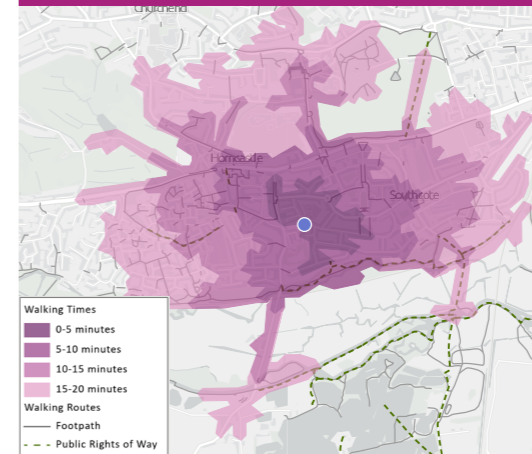

School Location Map

5-MINUTE WALKING BUBBLE

#StaySafeGetActive on your journey to school

Protect our children

If possible walk, cycle or scoot to school

If you have to drive, park at least 5-minutes away

Supported by the Department for Transport

MODESHIFT STARS EDUCATION

For more hints, tips and information please visit www.modeshiftstars.org/staysafegetactive

School's Current Modeshift Star's Rating:

NOT YET ACHIEVED

HELP IMPROVE YOUR SCHOOLS RATING

How Long Does It Take To Walk To School?

Where Are The Nearest Cycling Routes?

Which Bus Can I Take?

Where Should I Park?

For More Information See

www.reading.gov.uk/activetravel
www.reading.gov.uk/coronavirusinfo
www.reading-buses.co.uk
www.gov.uk/coronavirus
reading.cyclestreets.net
www.traveline.info