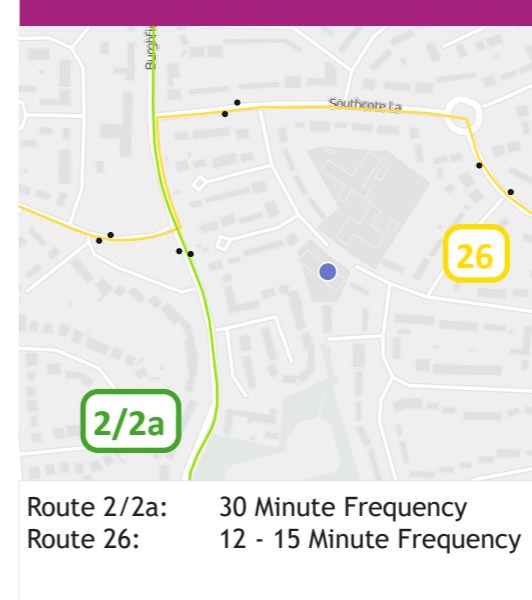

Which Bus Can I Take?