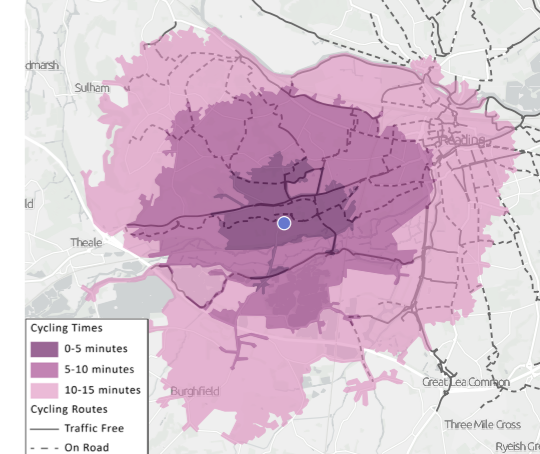

School Location Map

5-MINUTE WALKING BUBBLE

#StaySafeGetActive on your journey to school

Protect our children

If possible walk, cycle or scoot to school

If you have to drive, park at least 5-minutes away

Supported by the Department for Transport

MODESHIFT STARS EDUCATION

For more hints, tips and information please visit www.modeshiftstars.org/staysafegetactive

School's Current Modeshift Star's Rating:

NOT YET ACHIEVED

HELP IMPROVE YOUR SCHOOLS RATING

How Long Does It Take To Walk To School?

Where Are The Nearest Cycling Routes?

Which Bus Can I Take?

Where Should I Park?

For More Information See

www.reading.gov.uk/activetravel
www.reading.gov.uk/coronavirusinfo
www.reading-buses.co.uk
www.gov.uk/coronavirus
reading.cyclestreets.net
www.traveline.info