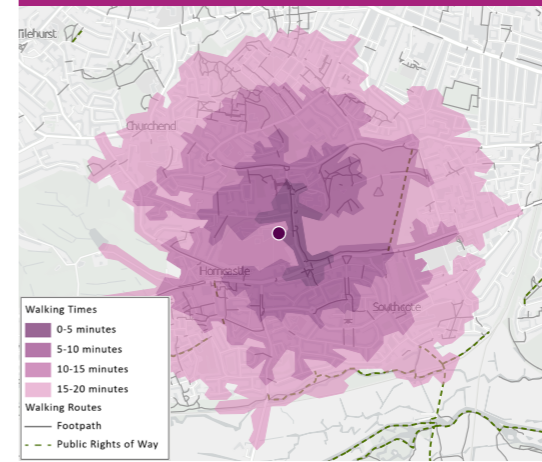

Which School Buses Are Available To Me?

5-MINUTE WALKING BUBBLE

#StaySafeGetActive on your journey to school

Protect our children

If possible walk, cycle or scoot to school

If you have to drive, park at least 5-minutes away

For more hints, tips and information please visit www.modeshiftstars.org/staysafegetactive

School's Current Modeshift Star's Rating:

NOT YET ACHIEVED

HELP IMPROVE YOUR SCHOOLS RATING

How Long Does It Take To Walk To School?