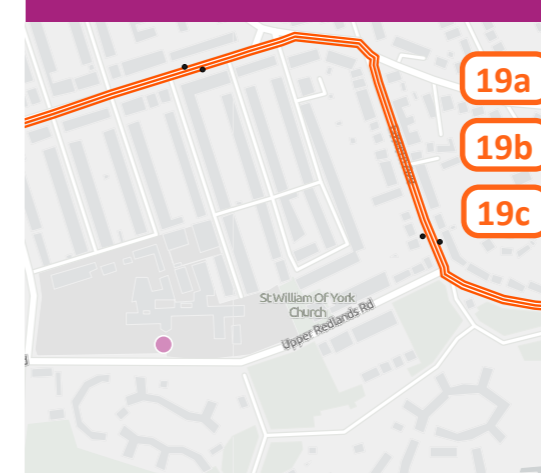

Which Bus Can I Take?

Route 19a: Hourly Frequency

Route 19b: Hourly Frequency

Route 19c: Hourly Frequency

For More Information See

- www.reading.gov.uk/activetravel
- www.reading.gov.uk/coronavirusinfo
- www.reading-buses.co.uk
- www.gov.uk/coronavirus
- reading.cyclestreets.net
- www.traveline.info