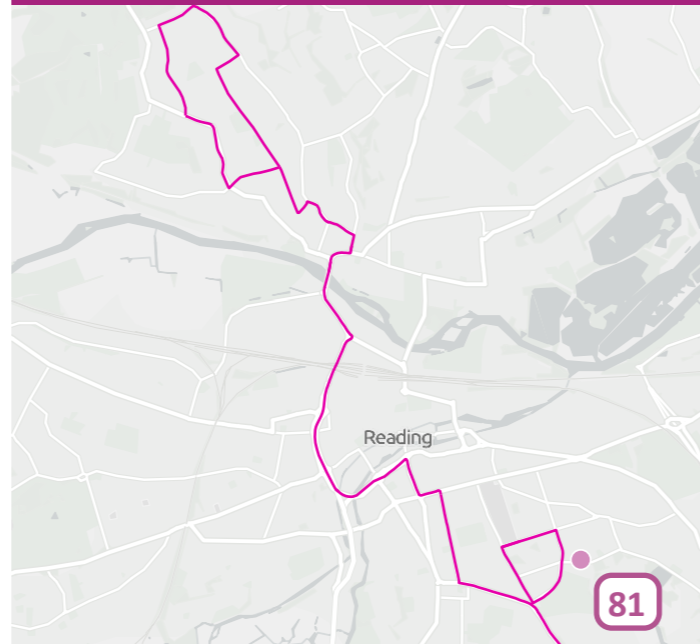

Bespoke travel advice for pupils and parents is set out here to encourage safe and active travel wherever possible.

Further information on all modes is available on an interactive map found here:

www.reading.gov.uk/schooltravel

Wash and/or sanitise your hands before and after your journey to school.

Discover the best and safest route to school using the interactive travel map.

Check that bikes, scooters and other children's transport are safe to ride and make sure they know how to ride safely on the road in crowded areas.

School Location Map

Route 81 is still available to students of St Joseph's School.

5-MINUTE WALKING BUBBLE

#StaySafeGetActive on your journey to school

Protect our children

If possible walk, cycle or scoot to school