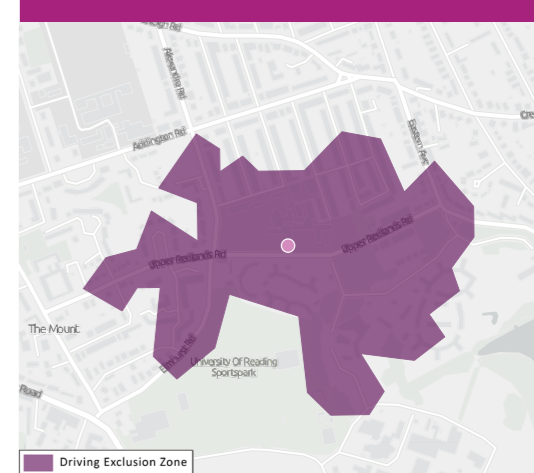

School Location Map

Route 81 is still available to students of St Joseph's School.

5-MINUTE WALKING BUBBLE

#StaySafeGetActive on your journey to school

Protect our children

If possible walk, cycle or scoot to school

How Long Does It Take To Walk To School?

Which Bus Can I Take?

Route 19a: Hourly Frequency

Route 19b: Hourly Frequency

Route 19c: Hourly Frequency

For More Information See

- www.reading.gov.uk/activetravel
- www.reading.gov.uk/coronavirusinfo
- www.reading-buses.co.uk
- www.gov.uk/coronavirus
- reading.cyclestreets.net
- www.traveline.info

Where Are The Nearest Cycling Routes?

Where Should I Park?

Produced in association with