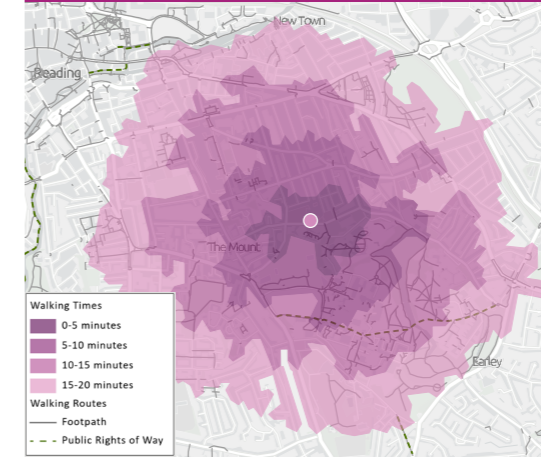

School Location Map

Route 81 is still available to students of St Joseph's School.

5-MINUTE WALKING BUBBLE

#StaySafeGetActive on your journey to school

Protect our children

If possible walk, cycle or scoot to school

If you have to drive, park at least 5-minutes away

For more hints, tips and information please visit www.modeshiftstars.org/staysafegetactive

School's Current Modeshift Star's Rating:

NOT YET ACHIEVED

HELP IMPROVE YOUR SCHOOLS RATING

How Long Does It Take To Walk To School?

Which Bus Can I Take?

Route 19a: Hourly Frequency

Route 19b: Hourly Frequency

Route 19c: Hourly Frequency

For More Information See

- www.reading.gov.uk/activetravel
- www.reading.gov.uk/coronavirusinfo
- www.reading-buses.co.uk
- www.gov.uk/coronavirus
- reading.cyclestreets.net
- www.traveline.info