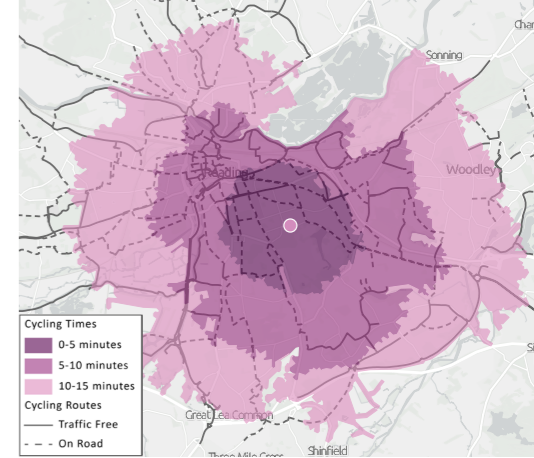

School Location Map

Route 81 is still available to students of St Joseph's School.

5-MINUTE WALKING BUBBLE

#StaySafeGetActive on your journey to school

Protect our children

If possible walk, cycle or scoot to school

How Long Does It Take To Walk To School?

Which Bus Can I Take?

Route 19a: Hourly Frequency

Route 19b: Hourly Frequency

Route 19c: Hourly Frequency

For More Information See

- www.reading.gov.uk/activetravel
- www.reading.gov.uk/coronavirusinfo
- www.reading-buses.co.uk
- www.gov.uk/coronavirus
- reading.cyclestreets.net
- www.traveline.info

Where Are The Nearest Cycling Routes?

Where Should I Park?

Produced in association with