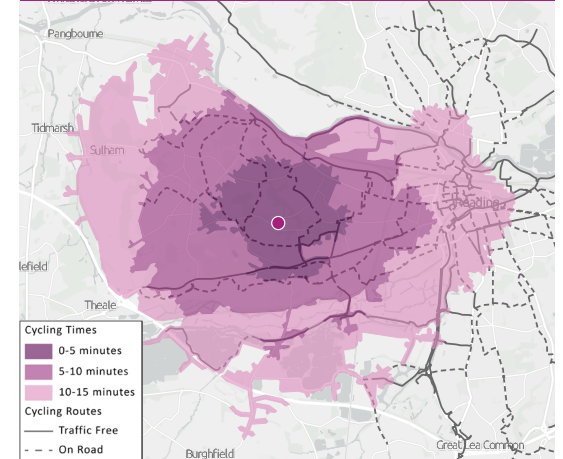

Travelling to School

The COVID-19 pandemic presents a number of travel challenges particularly around journeys to and from school but also provides an opportunity to transform the school run. Reading Borough Council is investing in upgrading walking and cycling routes across the borough to encourage active travel as well as addressing capacity constraints on public transport.

Bespoke travel advice for pupils and parents is set out here to encourage safe and active travel wherever possible.

Further information on all modes is available on an interactive map found here:

www.reading.gov.uk/schooltravel

School Location Map

How Long Does It Take To Walk To School?

Where Are The Nearest Cycling Routes?

Walk, Cycle, Scoot wherever possible

Take Public Transport

Got to drive? Park and Stride

SAFE TRAVEL GUIDANCE

Keep 2m apart from people not in your social bubble where possible while waiting and wear a face covering, unless exempt.

Wash and/or sanitise your hands before and after your journey to school.

Discover the best and safest route to school using the interactive travel map.