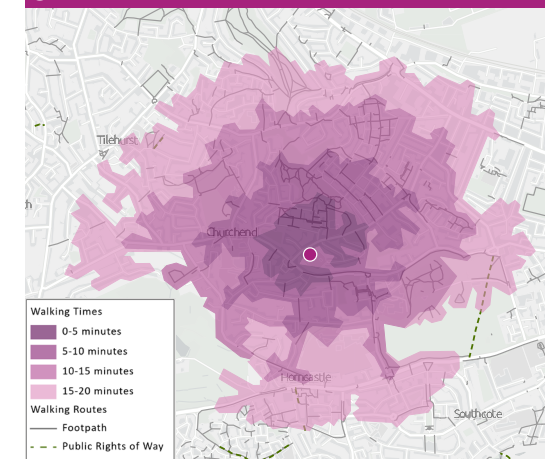

Travelling to School

The COVID-19 pandemic presents a number of travel challenges particularly around journeys to and from school but also provides an opportunity to transform the school run. Reading Borough Council is investing in upgrading walking and cycling routes across the borough to encourage active travel as well as addressing capacity constraints on public transport.

Bespoke travel advice for pupils and parents is set out here to encourage safe and active travel wherever possible.

Further information on all modes is available on an interactive map found here:

www.reading.gov.uk/schooltravel

School Location Map

How Long Does It Take To Walk To School?

Where Are The Nearest Cycling Routes?

Walk, Cycle, Scoot wherever possible

Take Public Transport

Got to drive? Park and Stride

SAFE TRAVEL GUIDANCE

Keep 2m apart from people not in your social bubble where possible while waiting and wear a face covering, unless exempt.

Wash and/or sanitise your hands before and after your journey to school.

Discover the best and safest route to school using the interactive travel map.