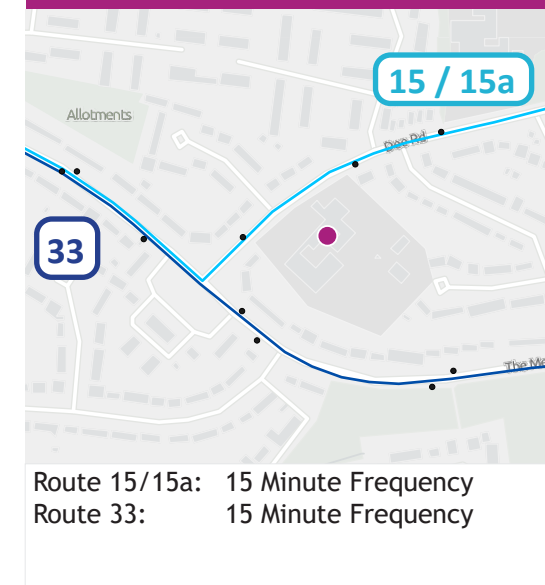

Which Bus Can I Take?