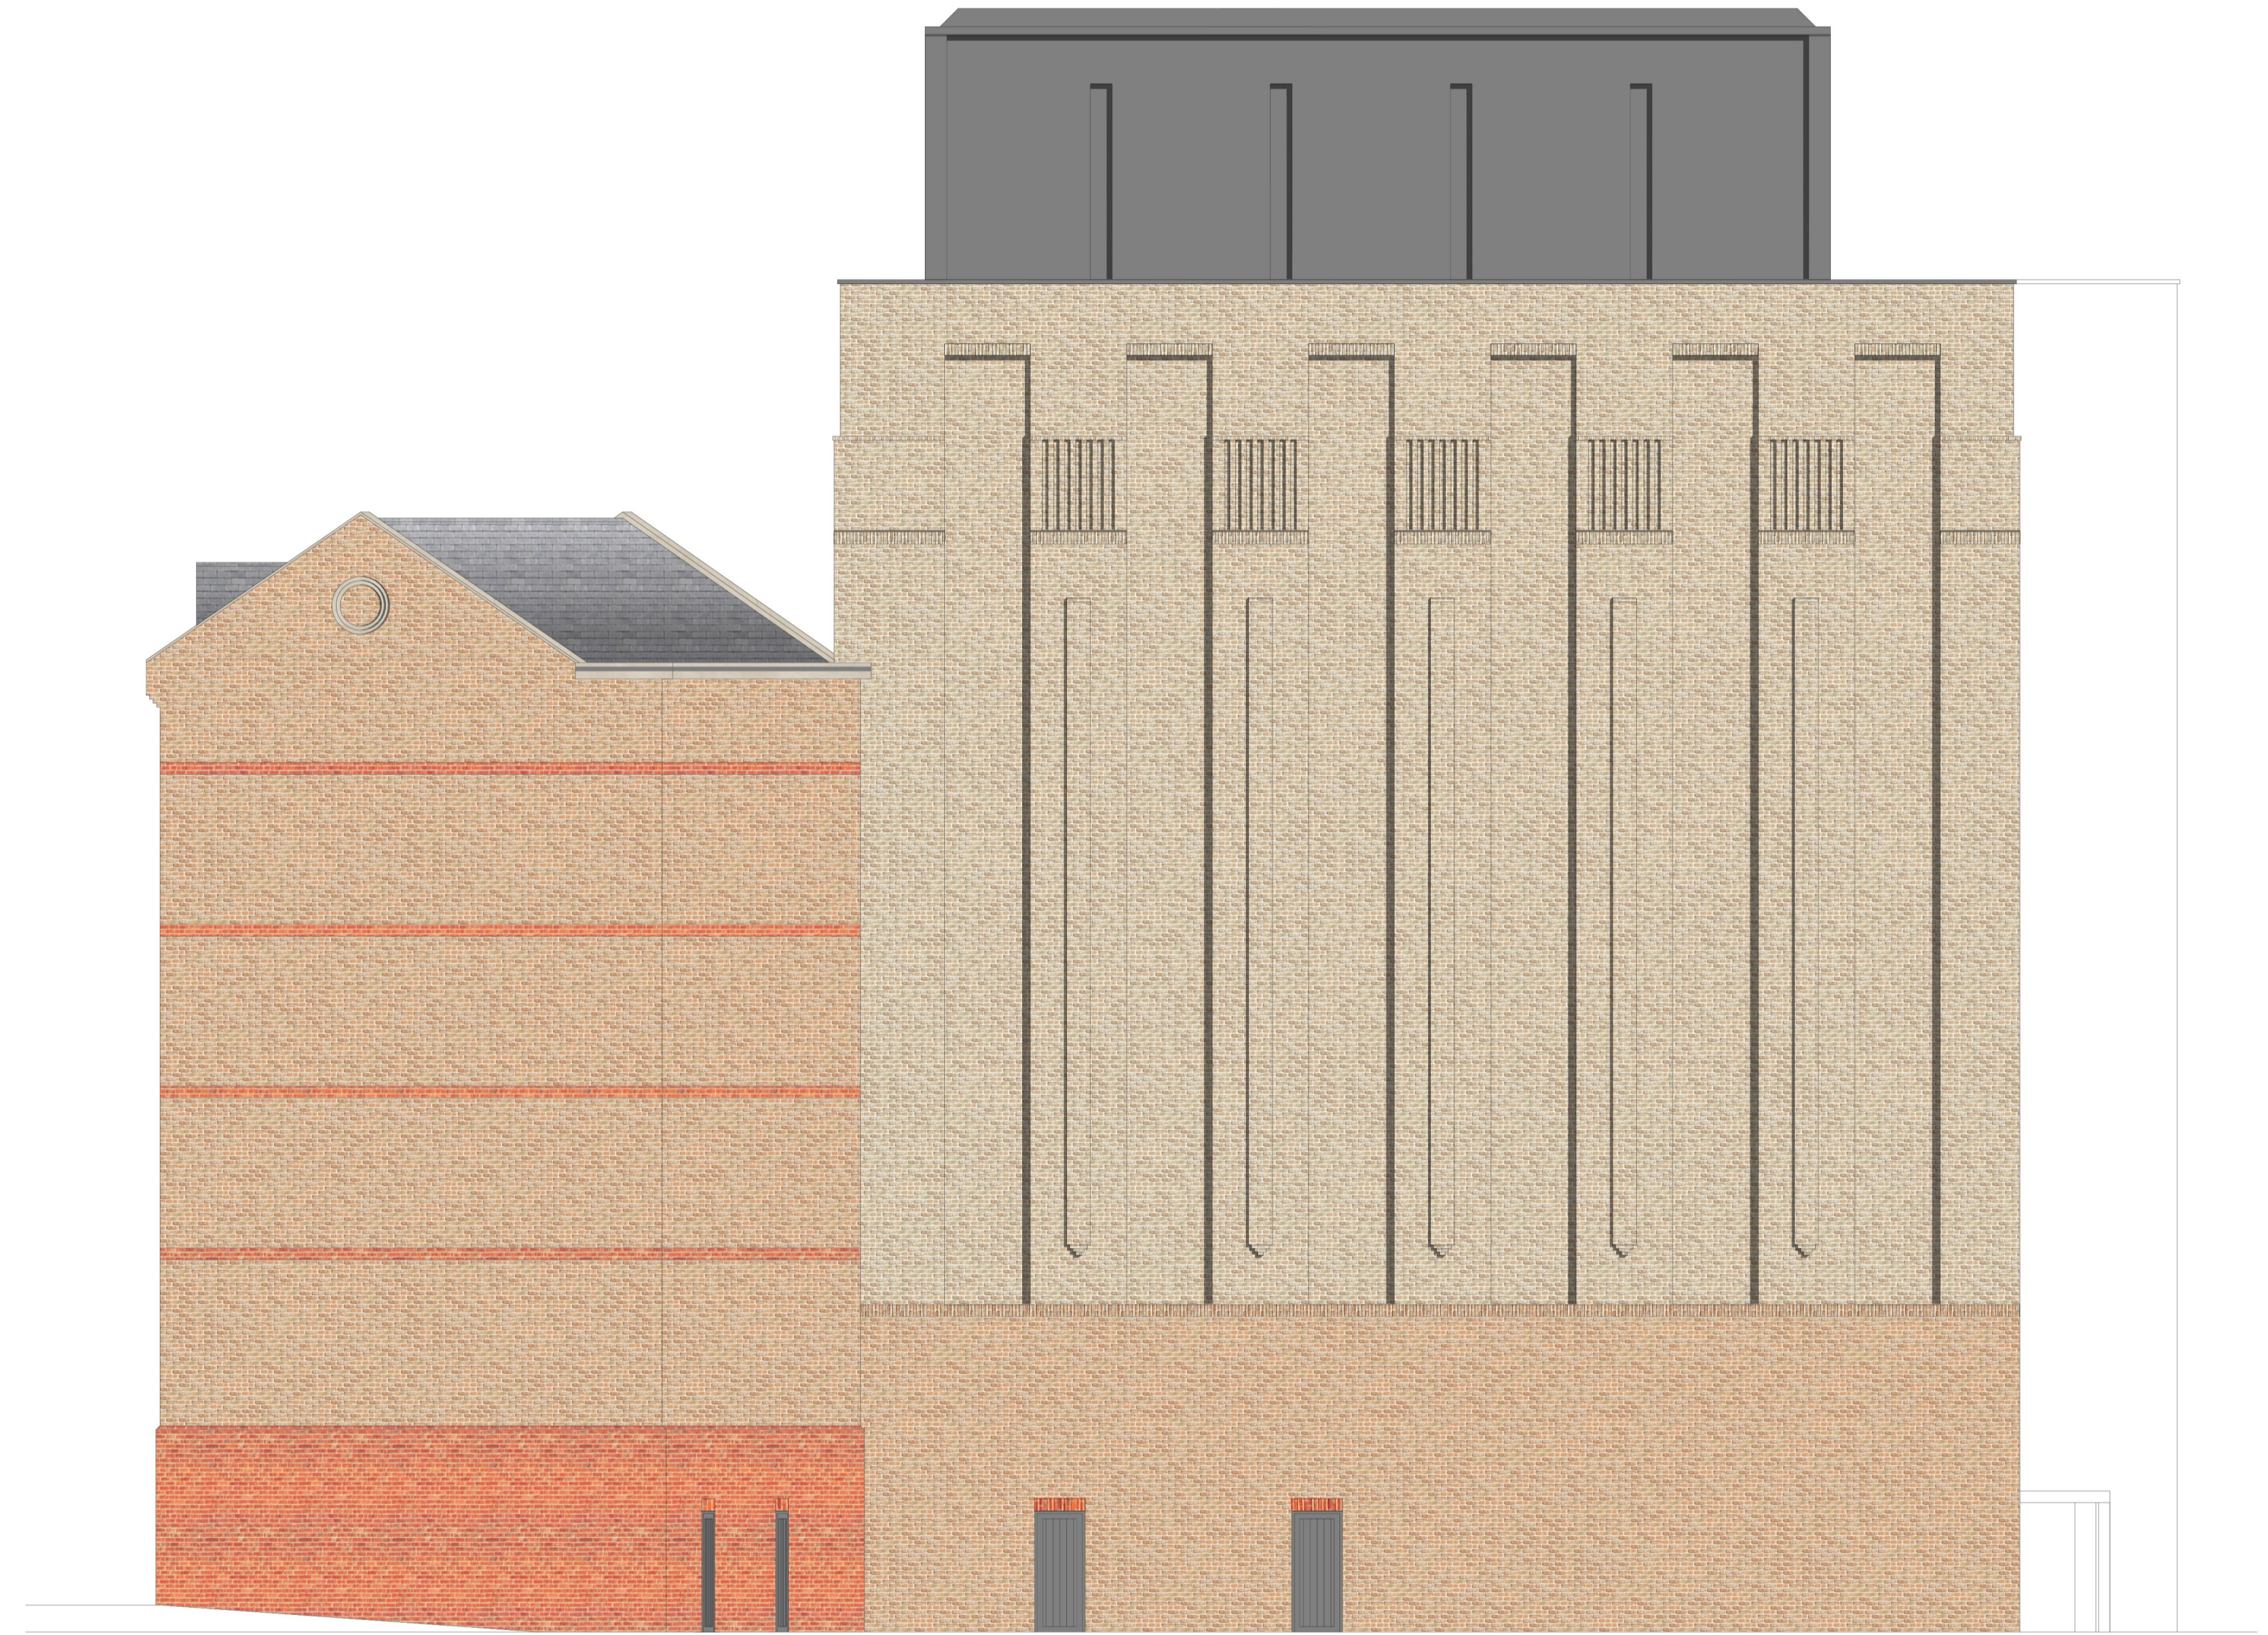

Southwest Elevation

revision	date	proposed	description

Berkeley
Designed for life

Berkeley House
Farnham Lane
Farnham Royal
SL2 3RQ

project
Vestern Road
Reading

drawing
Block D
Northeast and Southwest Elevation

date
October 2019

scale @ a1
1:100

drawn
EE

drawing number
448.PL.D.201

revision
/