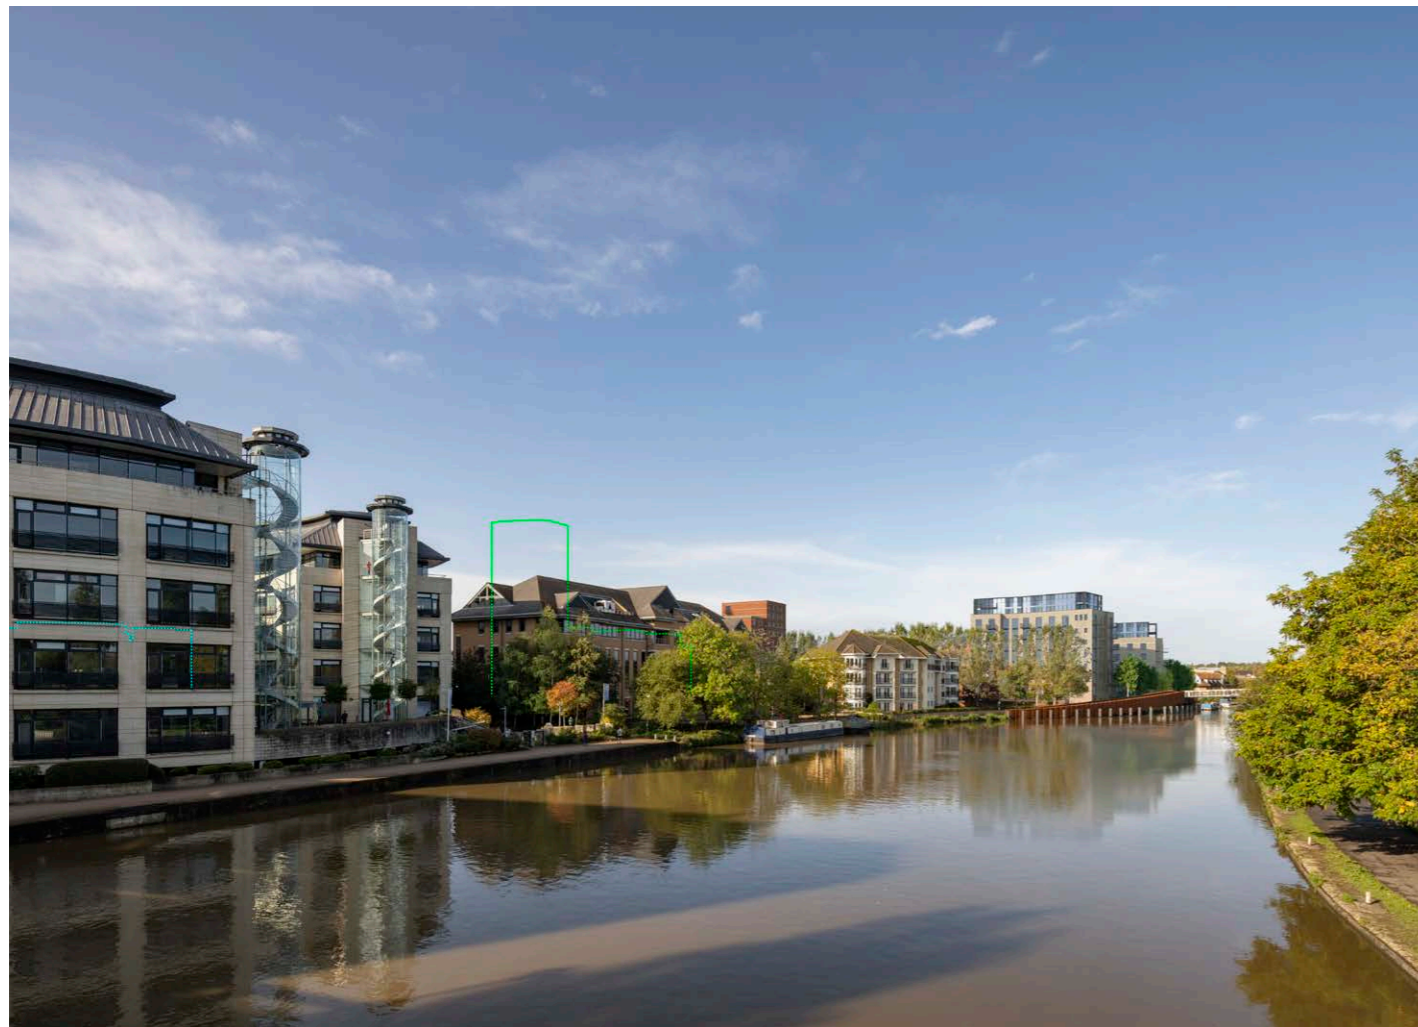

### 3.6.6 River Thames Context Visuals

A view from Reading Bridge towards the scheme

A view from Christchurch Meadow towards the scheme

3.6.7 Appearance: The Turbine Hall (Block D)

3.6.8 Appearance: Christchurch Wharf (Block E)