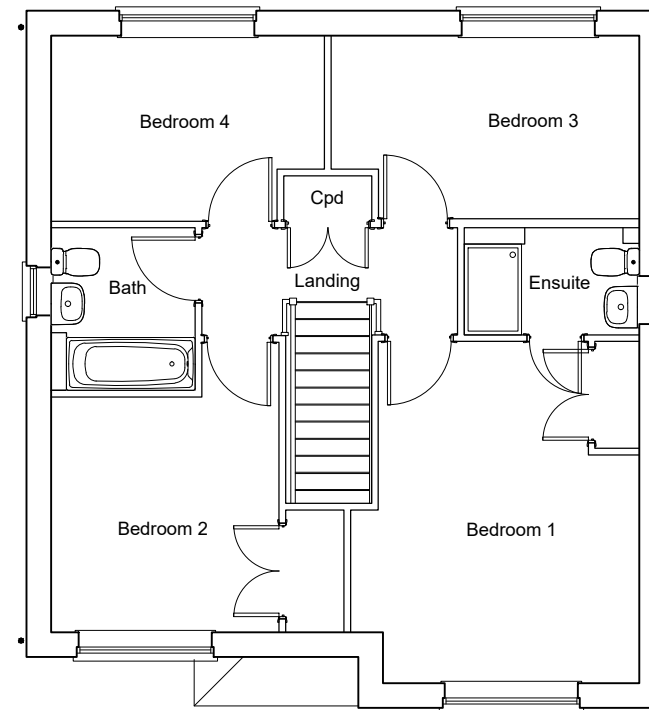

Type 22
Ground Floor Plan
 4-Bedroom House
 127.3sqm / 1370.24sqft GIA [to finishes]

First Floor Plan

Client's Name
 Fairfax

Job Title
 Reading Golf Club, Kidmore End
 Road, Reading

Drawing Title
 Proposed Plans
 Type 22 - Four Bedrooms

Scale
 1:100 @ A3

Drawn	Checked	Date
JW	NF	19.11.21
Job No	Drawing No	Rev
6960	PL13	A
Status		
PRELIMINARY		

A	24.11.21	Amended to Clients comments	JW	KE
Rev	Date	Revision Details	Dr	Ch