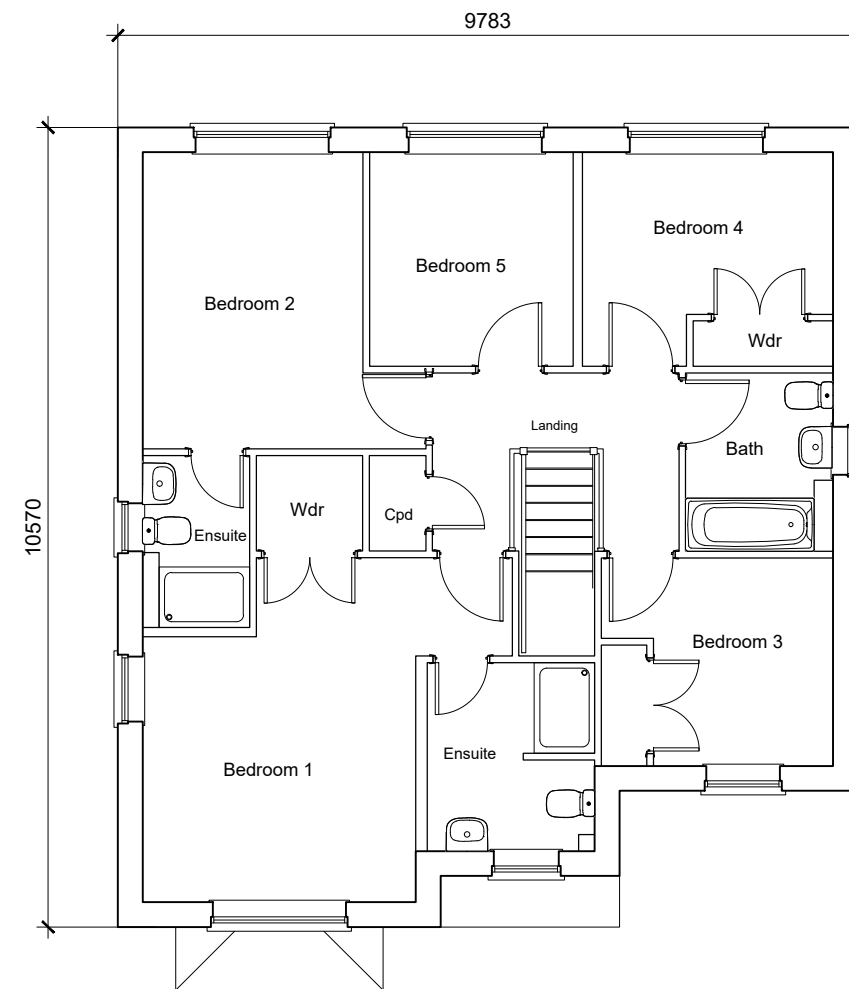

Type 25
Ground Floor Plan
 5-Bedroom House
 167.75sqm / 1805.64sqft GIA [to finishes]

First Floor Plan

Client's Name
Fairfax

Job Title
 Reading Golf Club, Kidmore End
 Road, Reading

Drawing Title
**Proposed Plans
 Type 25 - Five Bedrooms**

Scale
1:100 @ A3

Drawn	Checked	Date
JW	NF	19.11.21
Job No	Drawing No	Rev
6960	PL15	A
Status		
PRELIMINARY		

Rev	Date	Revision Details	Dr	Ch
A	24.11.21	Amended to Clients comments	JW	KE