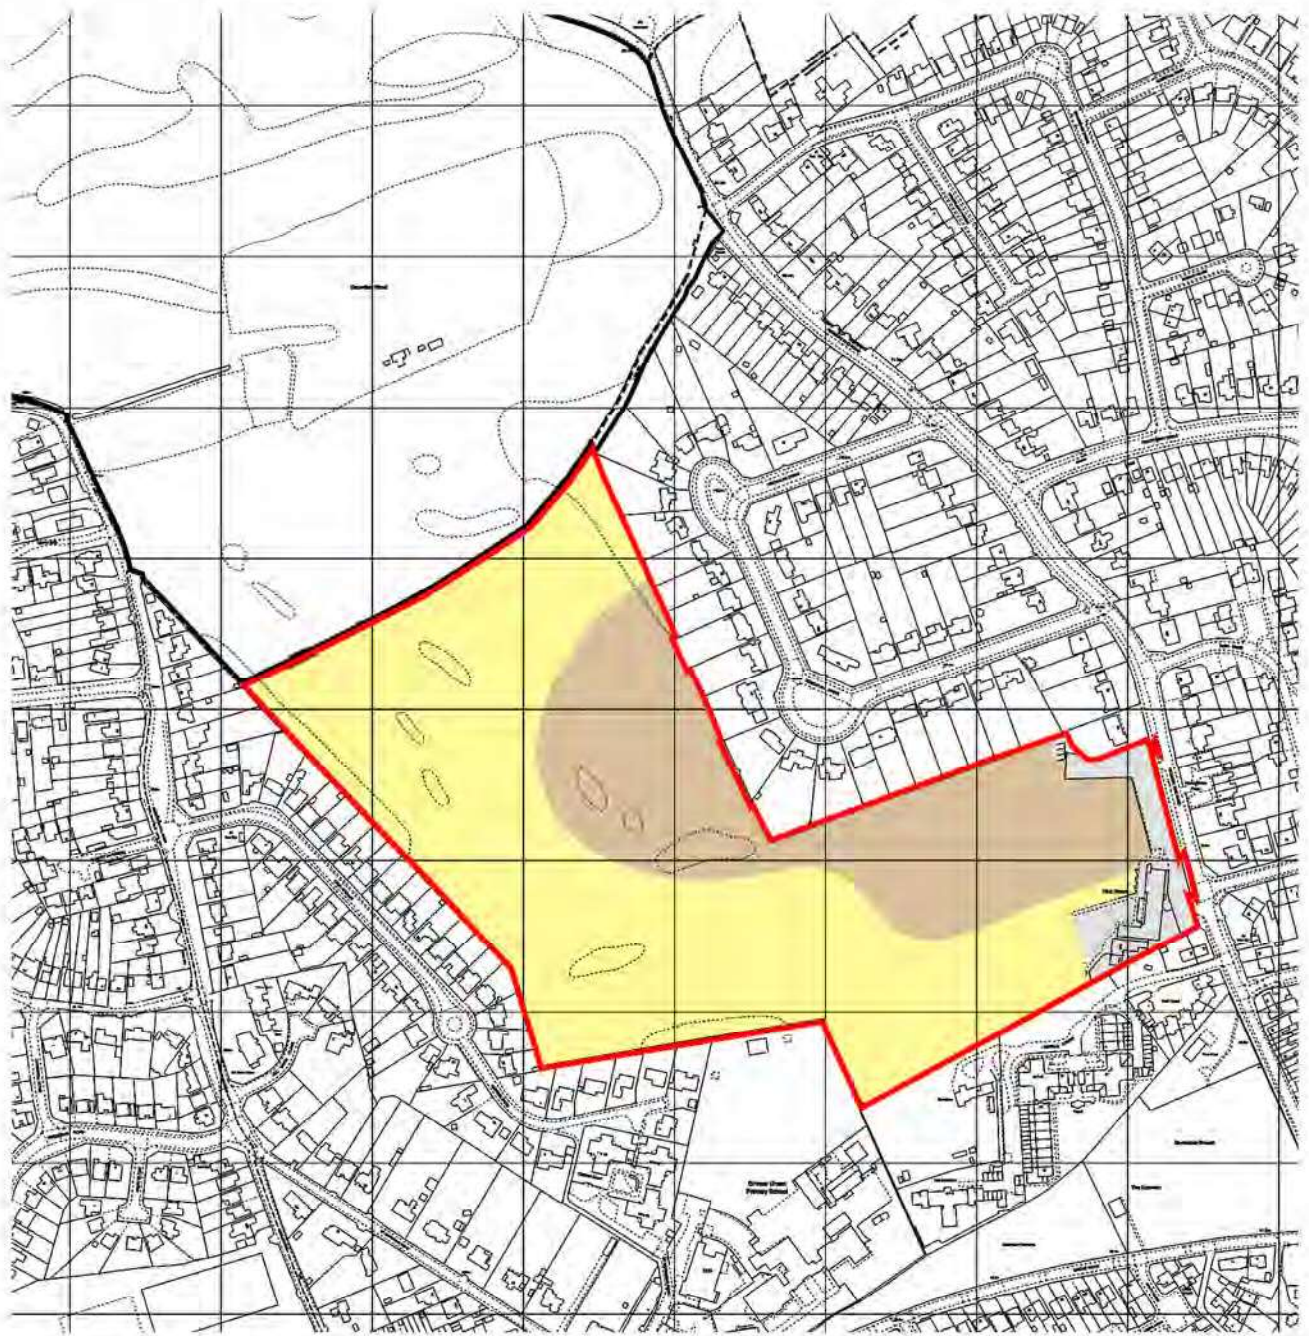

Key

Survey area

+1

Observations

+P

Pit

1:5000

Plan reproduced from Ordnance Survey map with the permission of the Controller of Her Majesty's Stationery Office. Crown Copyright Reserved. Ordnance Survey Copyright Licence Number: 100005584

Drawing title OBSERVATION PLAN	Ref. RAC/8915/1	Rev.	Reading Agricultural Consultants Ltd Gate House Beechwood Court Long Toll Woodcote RG8 0RR 01491 684233 www.readingagricultural.co.uk		
Contract READING GOLF CLUB	Drawn by AGM	Checked by AIF			
Scales 1:5,000@A4	Date 09/2020				
	Rev.	Comment	Date		

Soil types

1:5000

Plan reproduced from Ordnance Survey map with the permission of the Controller of Her Majesty's Stationery Office. Crown Copyright Reserved. Ordnance Survey Copyright Licence Number: 100005584

Drawing title SOIL TYPE PLAN	Ref. RAC/8915/2	Rev.	Reading Agricultural Consultants Ltd Gate House Beechwood Court Long Toll Woodcote RGS ORR 01491 684233 www.readingagricultural.co.uk  READING AGRICULTURAL CONSULTANTS		
Contract READING GOLF CLUB	Drawn by AGM	Checked by AIF			
Scales 1:5,000@A4	Date 09/2020				
	Rev.	Comment	Date		