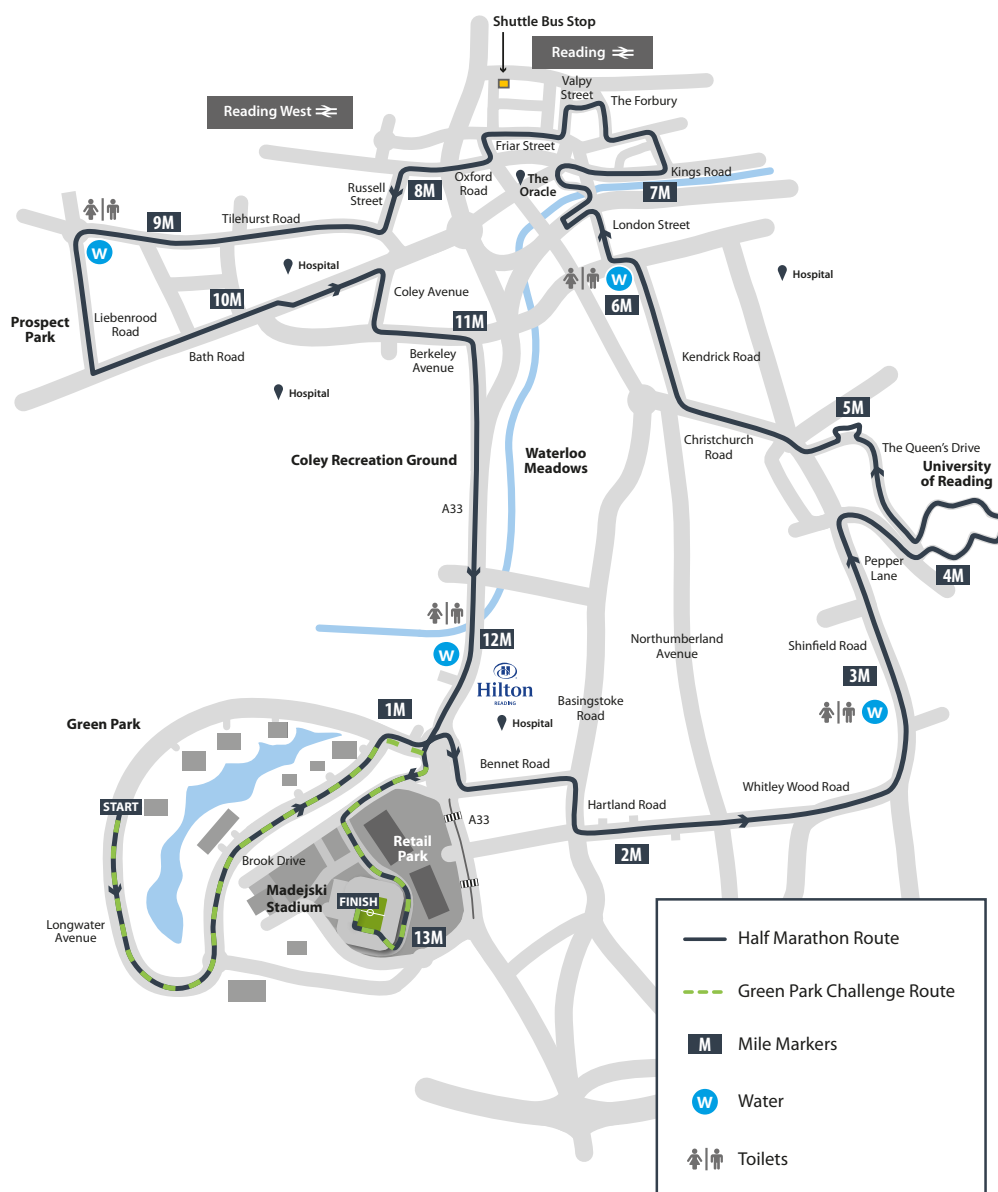

Reading Half Marathon 2022

Sunday 3 April

Route and Road Closure Information