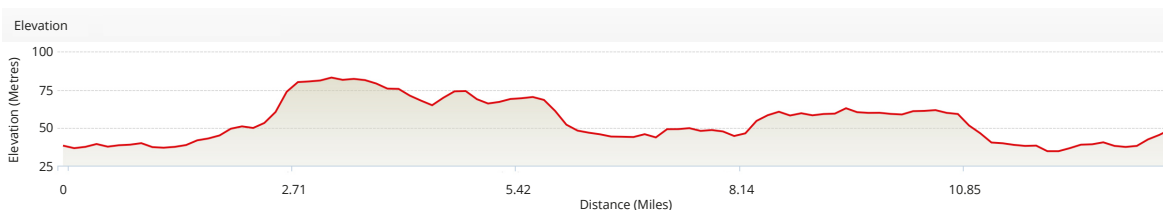

Reading Half Marathon 2022

Sunday 3 April

Route and Road Closure Information