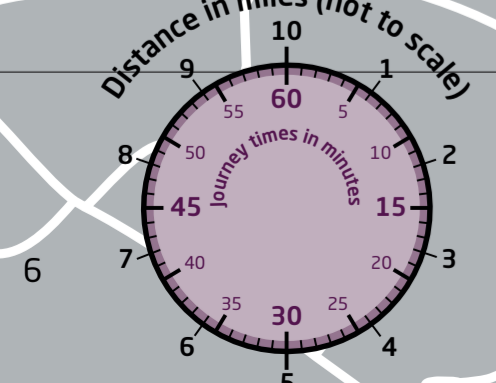

Legend

- R **South Reading**
Green Park & Whitley
 - R **Reading & Wokingham**
RBH, Uni & Winnersh
 - R **East Reading & Woodley**
Newtown & Bulmershe
 - R **North Reading**
Caversham & Emmer Green
 - R **North West Reading**
Oxford Road & Tilehurst
 - R **South West Reading**
Coley Park & Southcote
 - R **West Reading**
Tilehurst & Prospect Park
- Town Centre route
 - Linking route
 - Pedestrian zone
 - 4 National Cycle Network
 - Skate/BMX park
 - Cycle parking facilities
 - Park & Ride
 - Railway Station
- Cycle Facilities Key (for all route colours)**

 - Traffic-free cycle route
 - On-road cycle route/facilities
 - On-road cycle route - one-way street

Contains OS data © Crown copyright and database right 2022.
Reading Borough Council. Account No. 100019672.