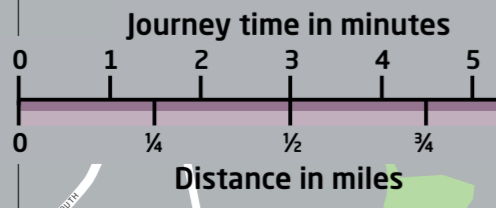

Legend

- R **South Reading**
Green Park & Whitley
 - R **Reading & Wokingham**
RBH, Uni & Winnersh
 - R **East Reading & Woodley**
Newtown & Bulmershe
 - R **North Reading**
Caversham & Emmer Green
 - R **North West Reading**
Oxford Road & Tilehurst
 - R **South West Reading**
Coley Park & Southcote
 - R **West Reading**
Tilehurst & Prospect Park
- Town Centre route
 - Linking route
 - Pedestrian zone
 - 4 National Cycle Network
 - Skate/BMX park
 - Cycle parking facilities
 - Park & Ride
 - Railway Station
- Cycle Facilities Key (for all route colours)**

 - Traffic-free cycle route
 - On-road cycle route/facilities
 - On-road cycle route - one-way street

Contains OS data © Crown copyright and database right 2022.
Reading Borough Council. Account No. 100019672.