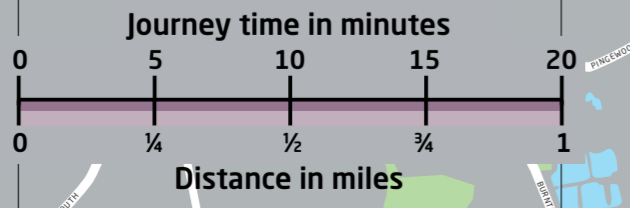

Legend

- Prestige Walking Routes (Red)
- Primary Walking Routes (Orange)
- Secondary Walking Routes (Blue)
- Link Footway (Yellow)
- Public Rights of Way (Green)
- Park & Ride
- Railway Station