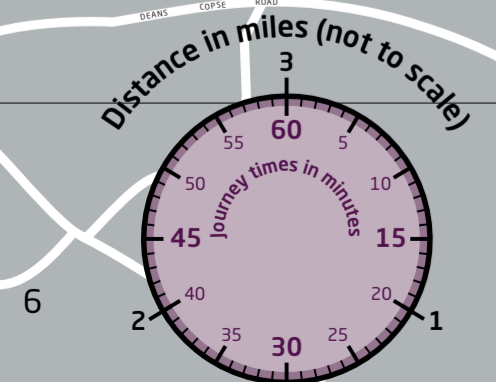

Legend

- Prestige Walking Routes (Red)
- Primary Walking Routes (Orange)
- Secondary Walking Routes (Blue)
- Link Footway (Yellow)
- Public Rights of Way (Green)
- Park & Ride
- Railway Station