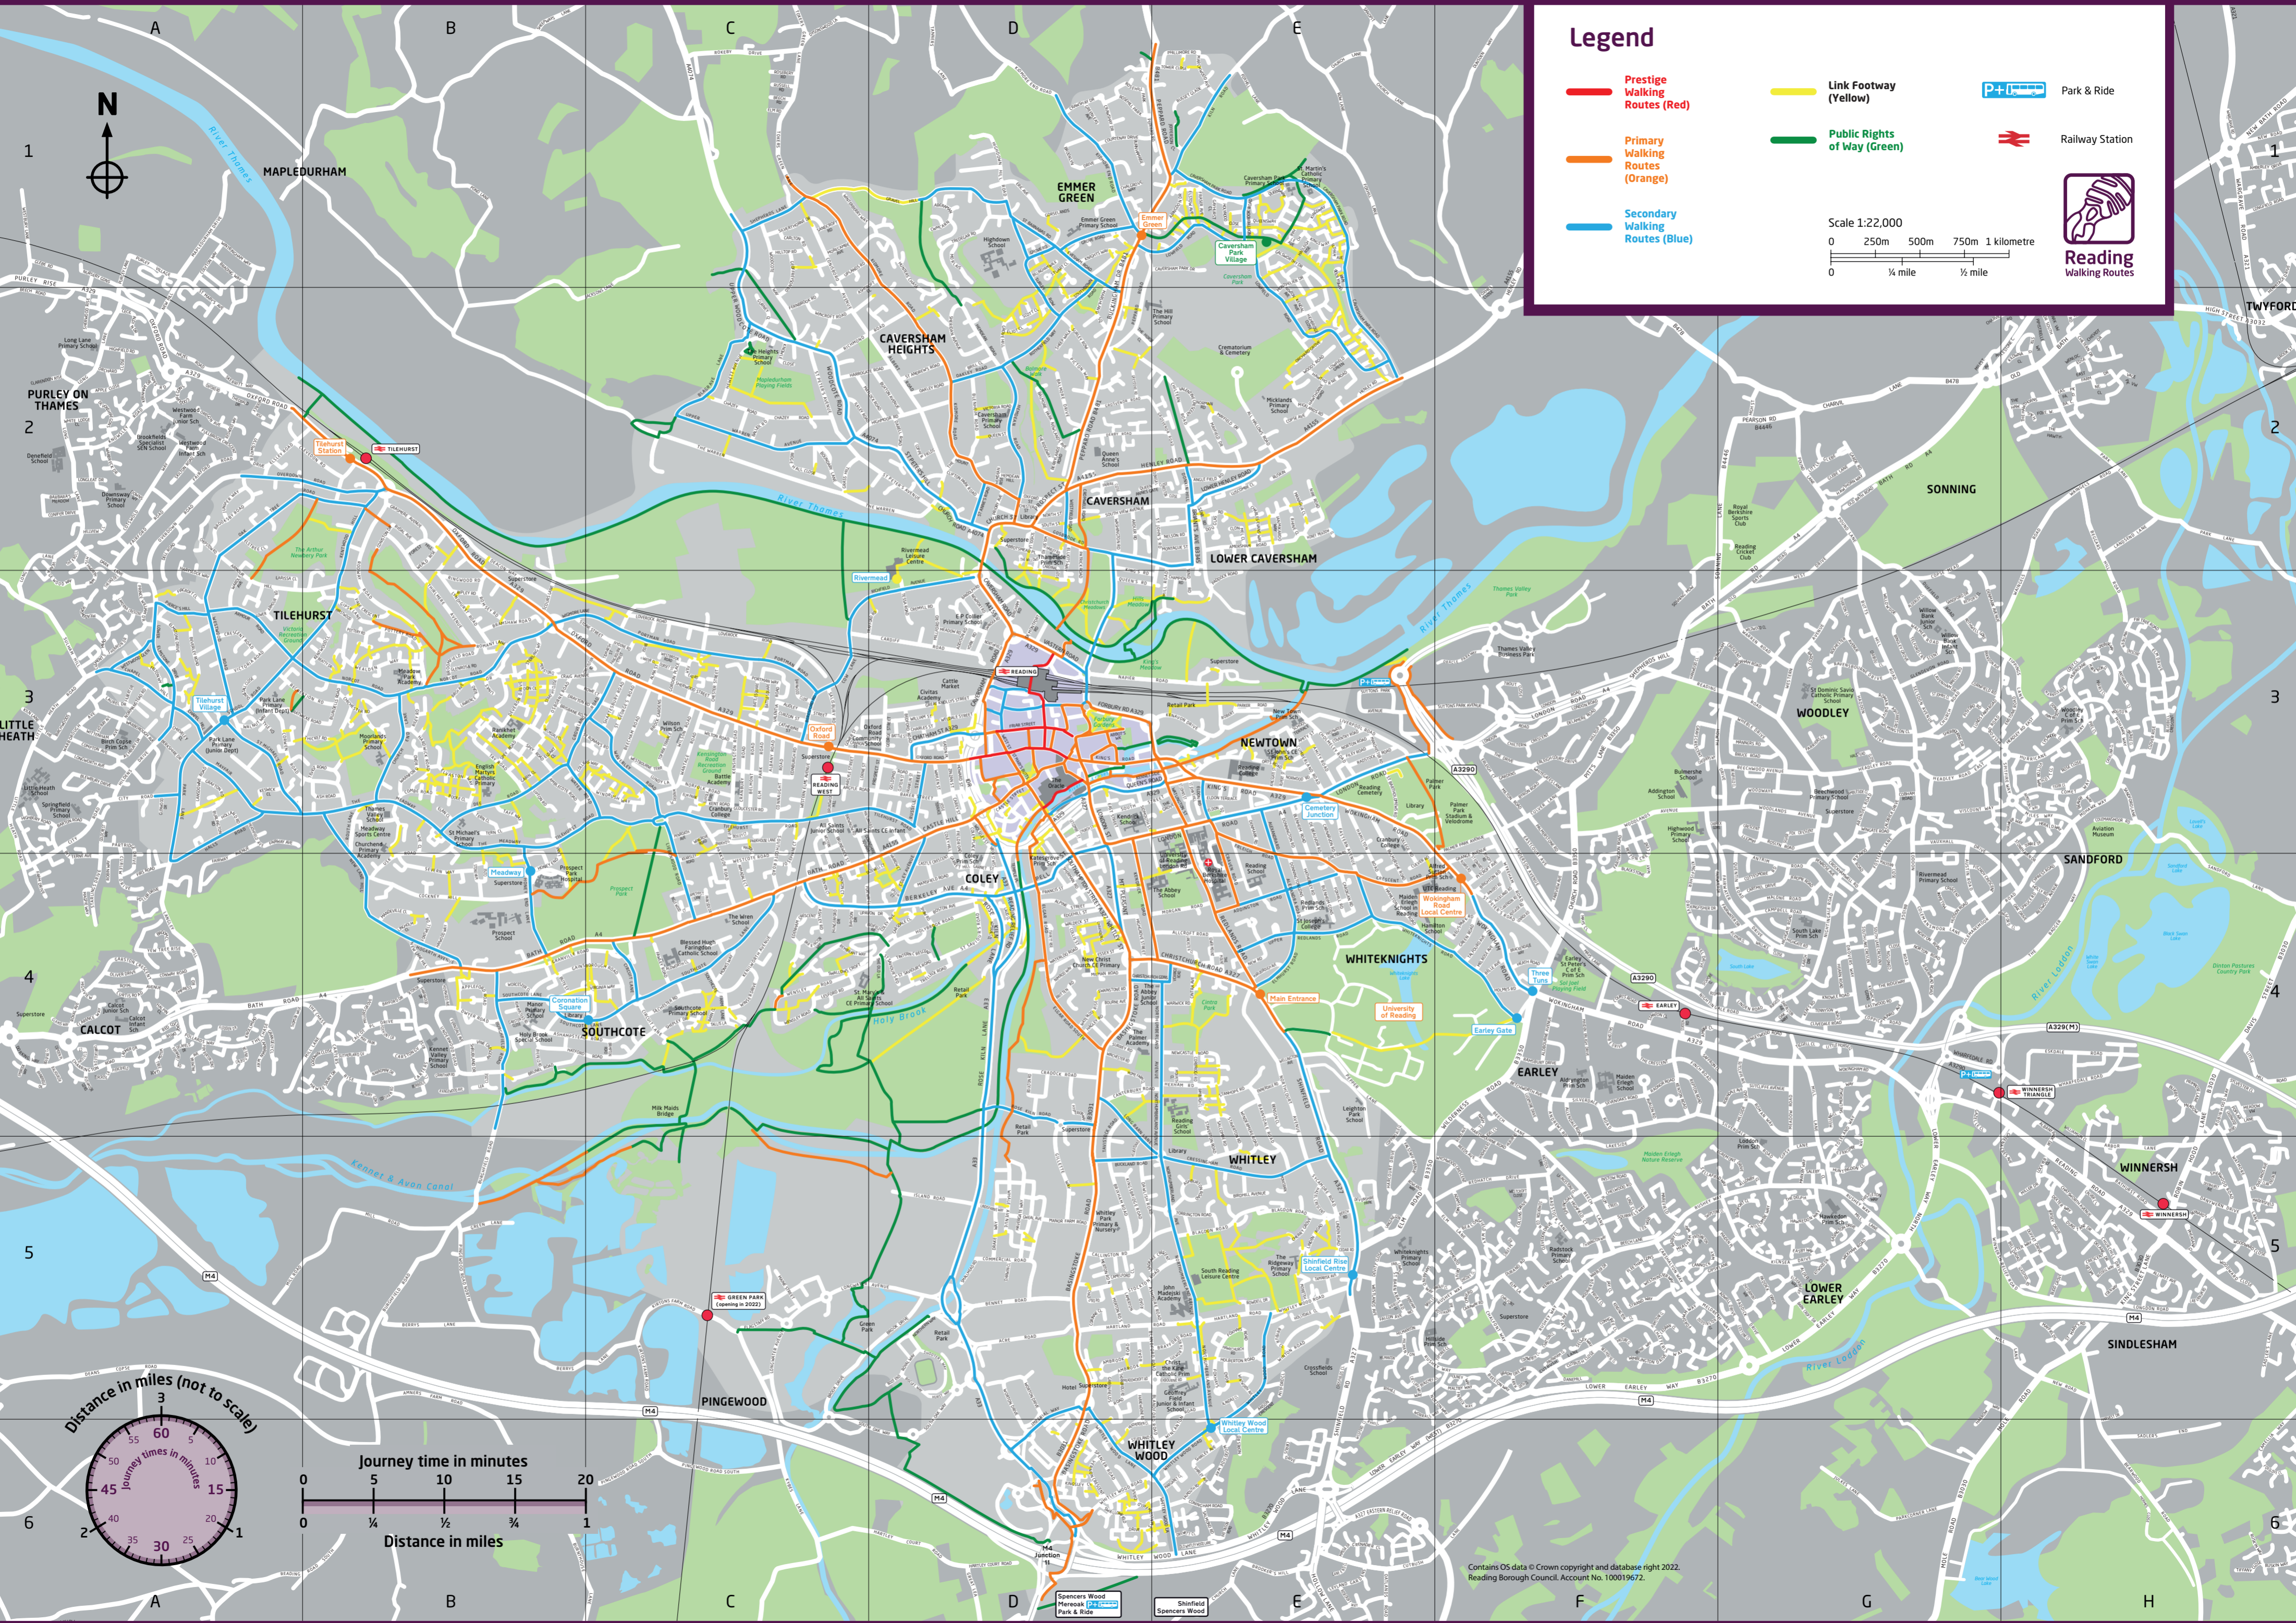

Legend

- Prestige Walking Routes (Red)
- Primary Walking Routes (Orange)
- Secondary Walking Routes (Blue)
- Link Footway (Yellow)
- Public Rights of Way (Green)
- Park & Ride
- Railway Station