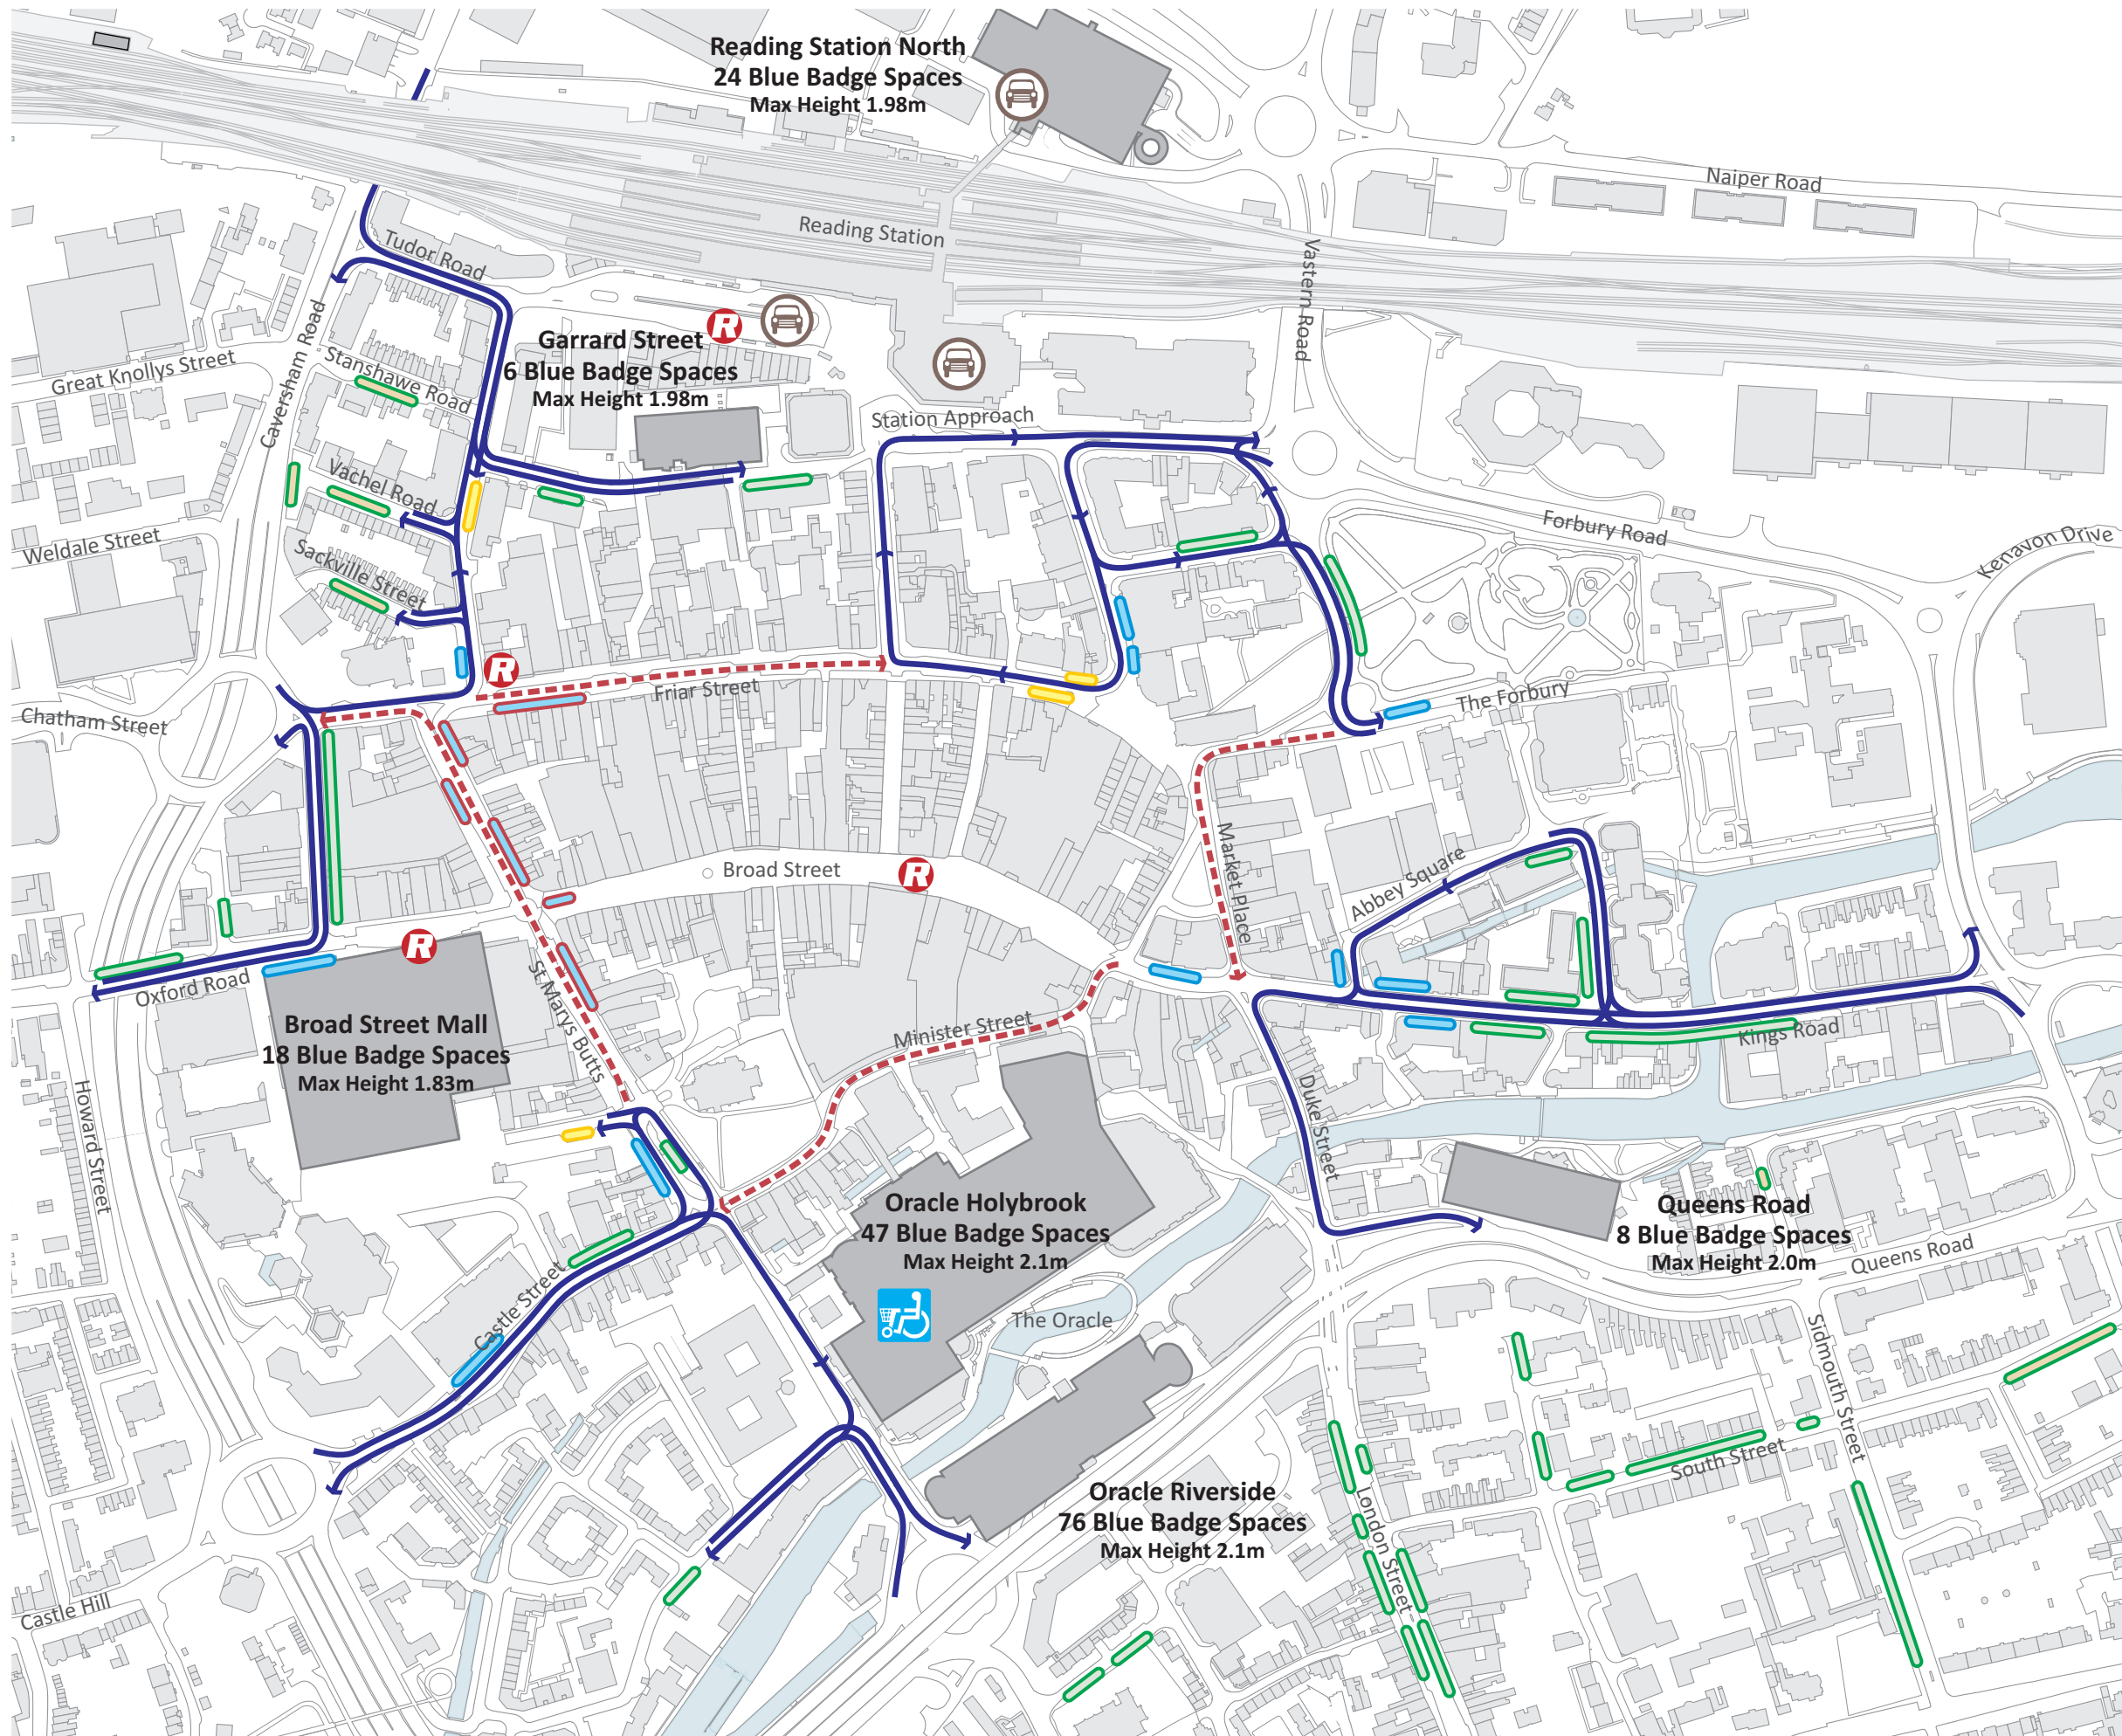

# Reading Central Area : parking for Blue Badge holders

## Car Parking

### KEY

-  Vehicle access
-  Vehicle access Restriction - No access to disabled bays between 7am-11am & 4pm-7pm, 7days a week
-  On street Blue Badge parking spaces within 7am-11am & 4pm-7pm Restriction (24 Spaces available)
-  On street Pay and Display 8am - 8pm (190 Spaces available)
-  On street Pay and Display Shared Use Bays 10am - 4pm (29 Spaces available)
-  On street single yellow or double yellow lines (27 to blue badge holders)
-  On street Blue Badge parking spaces (46 Spaces available to Blue Badge holders)
-  Central Area Car Parks (179 Blue Badge spaces available)
-  Shopmobility (0118 965 9008)
-  Readibus Stops (0118 931 0000)
-  Station drop off locations