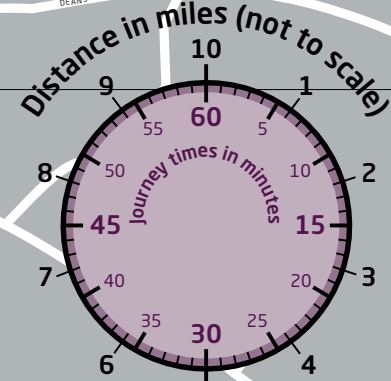

Legend

- R South Reading
  Green Park & Whitley
- R Reading & Wokingham
  RBH, Uni & Winnersh
- R East Reading & Woodley
  Newtown & Bulmershe
- R North Reading
  Caversham & Emmer Green
- R West Reading
  Tilehurst & Prospect Park
- R South West Reading
  Coley Park & Southcote
- R North West Reading
  Tilehurst & Oxford Road
- Town Centre route
- Linking route
- Pedestrian zone
- 4 National Cycle Network
- sk&b Skate/BMX park
- P+ Cycle parking facilities
- P+ Park & Ride
- R Railway Station

1. #### Cycle Facilities Key (for all route colours)
2. Traffic-free cycle route
   - On-road cycle route/facilities
   - On-road cycle route - one-way street