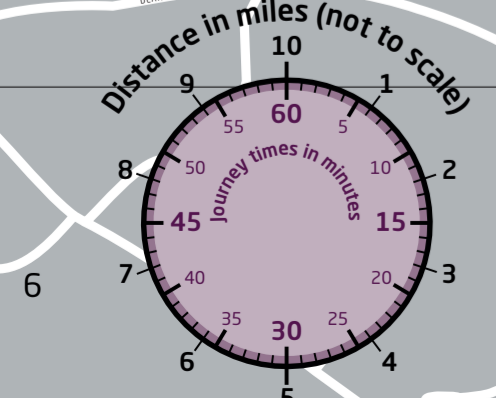

Legend

- R **South Reading**
  Green Park & Whitley
- R **Reading & Wokingham**
  RBH, Uni & Winnersh
- R **East Reading & Woodley**
  Newtown & Bulmershe
- R **North Reading**
  Caversham & Emmer Green
- R **West Reading**
  Tilehurst & Prospect Park
- R **South West Reading**
  Coley Park & Southcote
- R **North West Reading**
  Tilehurst & Oxford Road
- Town Centre route
- Linking route
- Pedestrian zone
- 4 National Cycle Network
- Skate/BMX park
- Cycle parking facilities
- Park & Ride
- Railway Station
- Traffic-free cycle route
- On-road cycle route/facilities
- ▶▶▶ On-road cycle route - one-way street