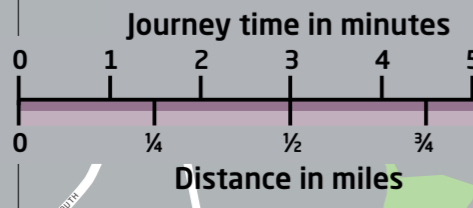

Legend

- R **South Reading**
  Green Park & Whitley
- R **Reading & Wokingham**
  RBH, Uni & Winnersh
- R **East Reading & Woodley**
  Newtown & Bulmershe
- R **North Reading**
  Caversham & Emmer Green
- R **West Reading**
  Tilehurst & Prospect Park
- R **South West Reading**
  Coley Park & Southcote
- R **North West Reading**
  Tilehurst & Oxford Road
- Town Centre route
- Linking route
- Pedestrian zone
- 4 National Cycle Network
- Skate/BMX park
- Cycle parking facilities
- Park & Ride
- Railway Station
- Traffic-free cycle route
- On-road cycle route/facilities
- ▶▶▶ On-road cycle route - one-way street