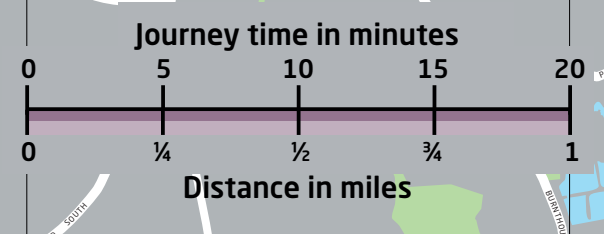

Legend

- **Prestige Walking Routes (Red)**
- **Primary Walking Routes (Orange)**
- **Secondary Walking Routes (Blue)**
- **Link Footway (Yellow)**
- **Public Rights of Way (Green)**
- **The Boundary Walk (Pink)**
- **Park & Ride**
- **Railway Station**

Scale 1:22,000
0 250m 500m 750m 1 kilometre
0 ¼ mile ½ mile