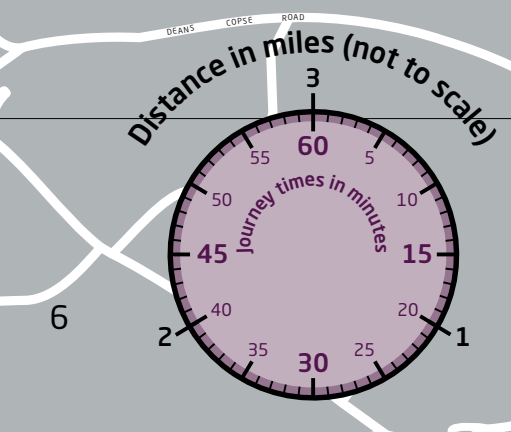

Legend

- **Prestige Walking Routes (Red)**
- **Primary Walking Routes (Orange)**
- **Secondary Walking Routes (Blue)**
- **Link Footway (Yellow)**
- **Public Rights of Way (Green)**
- **The Boundary Walk (Pink)**
- **Park & Ride**
- **Railway Station**

Scale 1:22,000
0 250m 500m 750m 1 kilometre
0 ¼ mile ½ mile