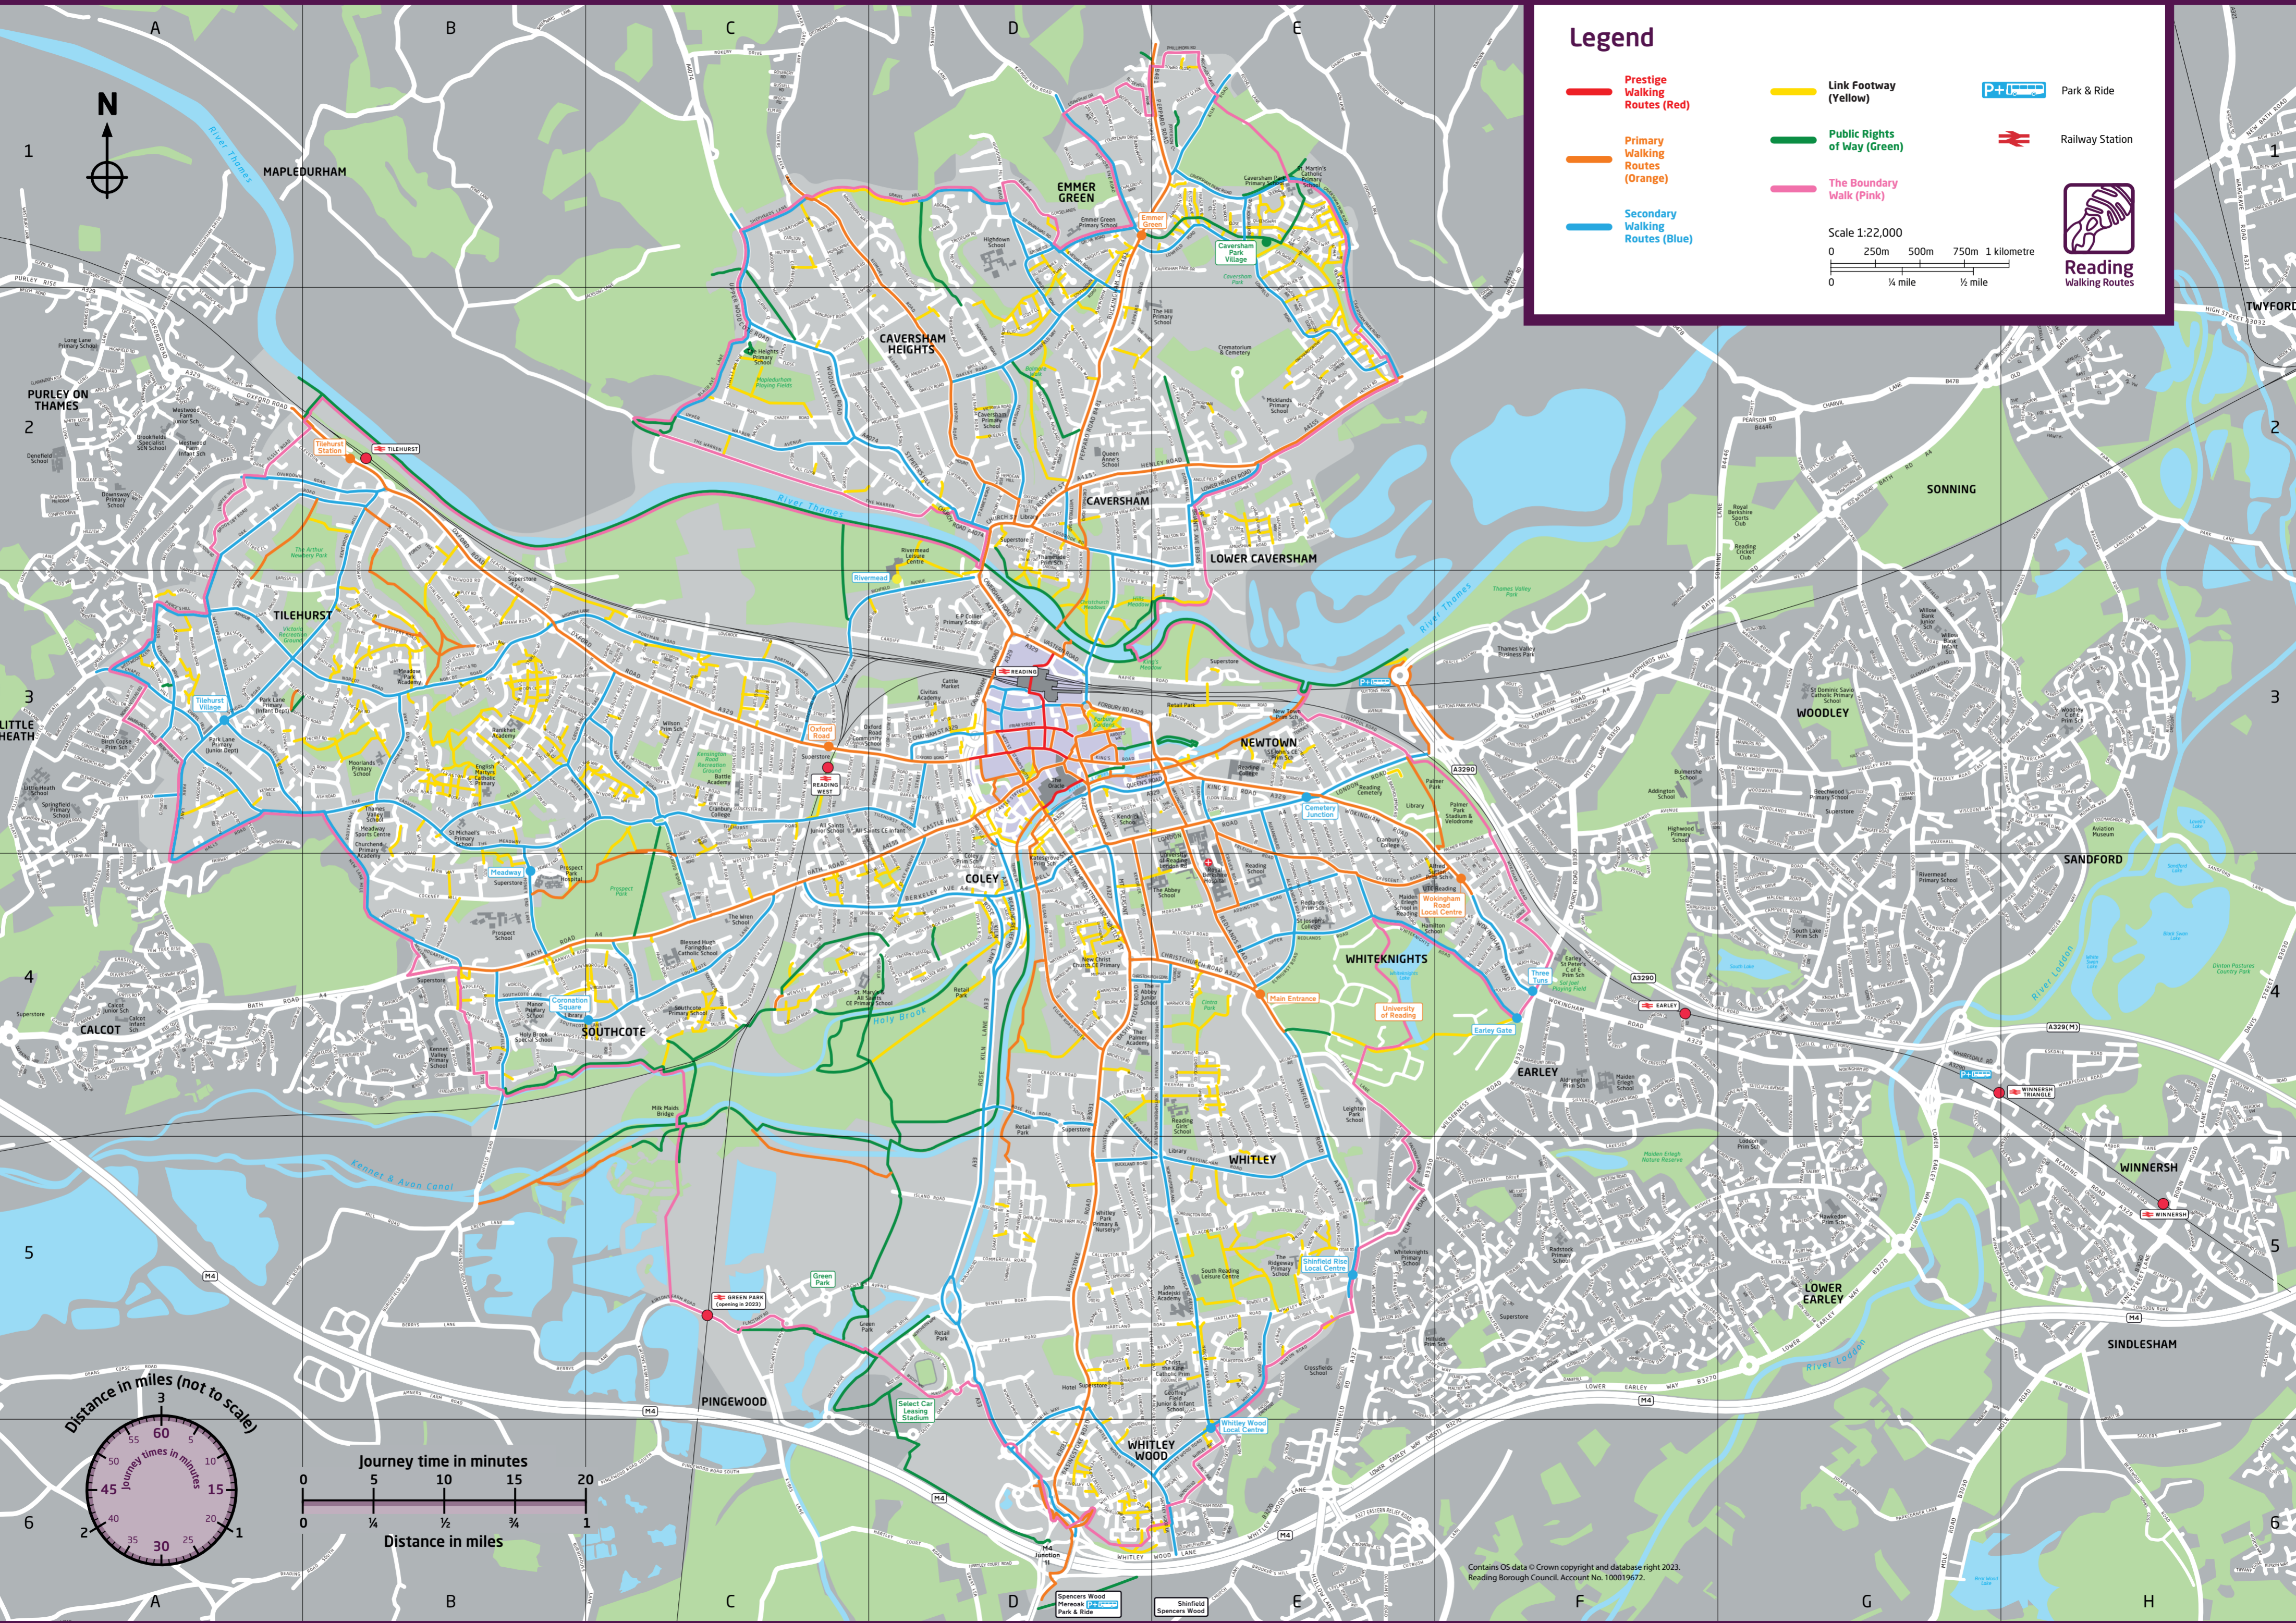

Legend

Prestige Walking Routes (Red)	Link Footway (Yellow)	Park & Ride
Primary Walking Routes (Orange)	Public Rights of Way (Green)	Railway Station
Secondary Walking Routes (Blue)	The Boundary Walk (Pink)	

Scale 1:22,000
0 250m 500m 750m 1 kilometre
0 ¼ mile ½ mile