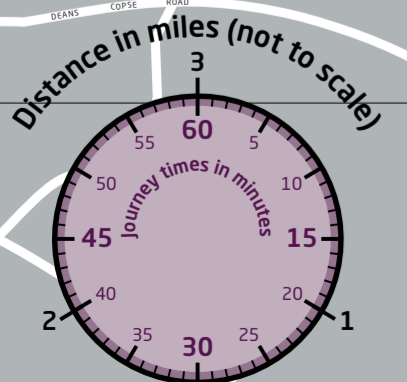

Legend

Prestige Walking Routes (Red)	Link Footway (Yellow)	Park & Ride
Primary Walking Routes (Orange)	Public Rights of Way (Green)	Railway Station
Secondary Walking Routes (Blue)	The Boundary Walk (Pink)	

Scale 1:22,000
0 250m 500m 750m 1 kilometre
0 ¼ mile ½ mile