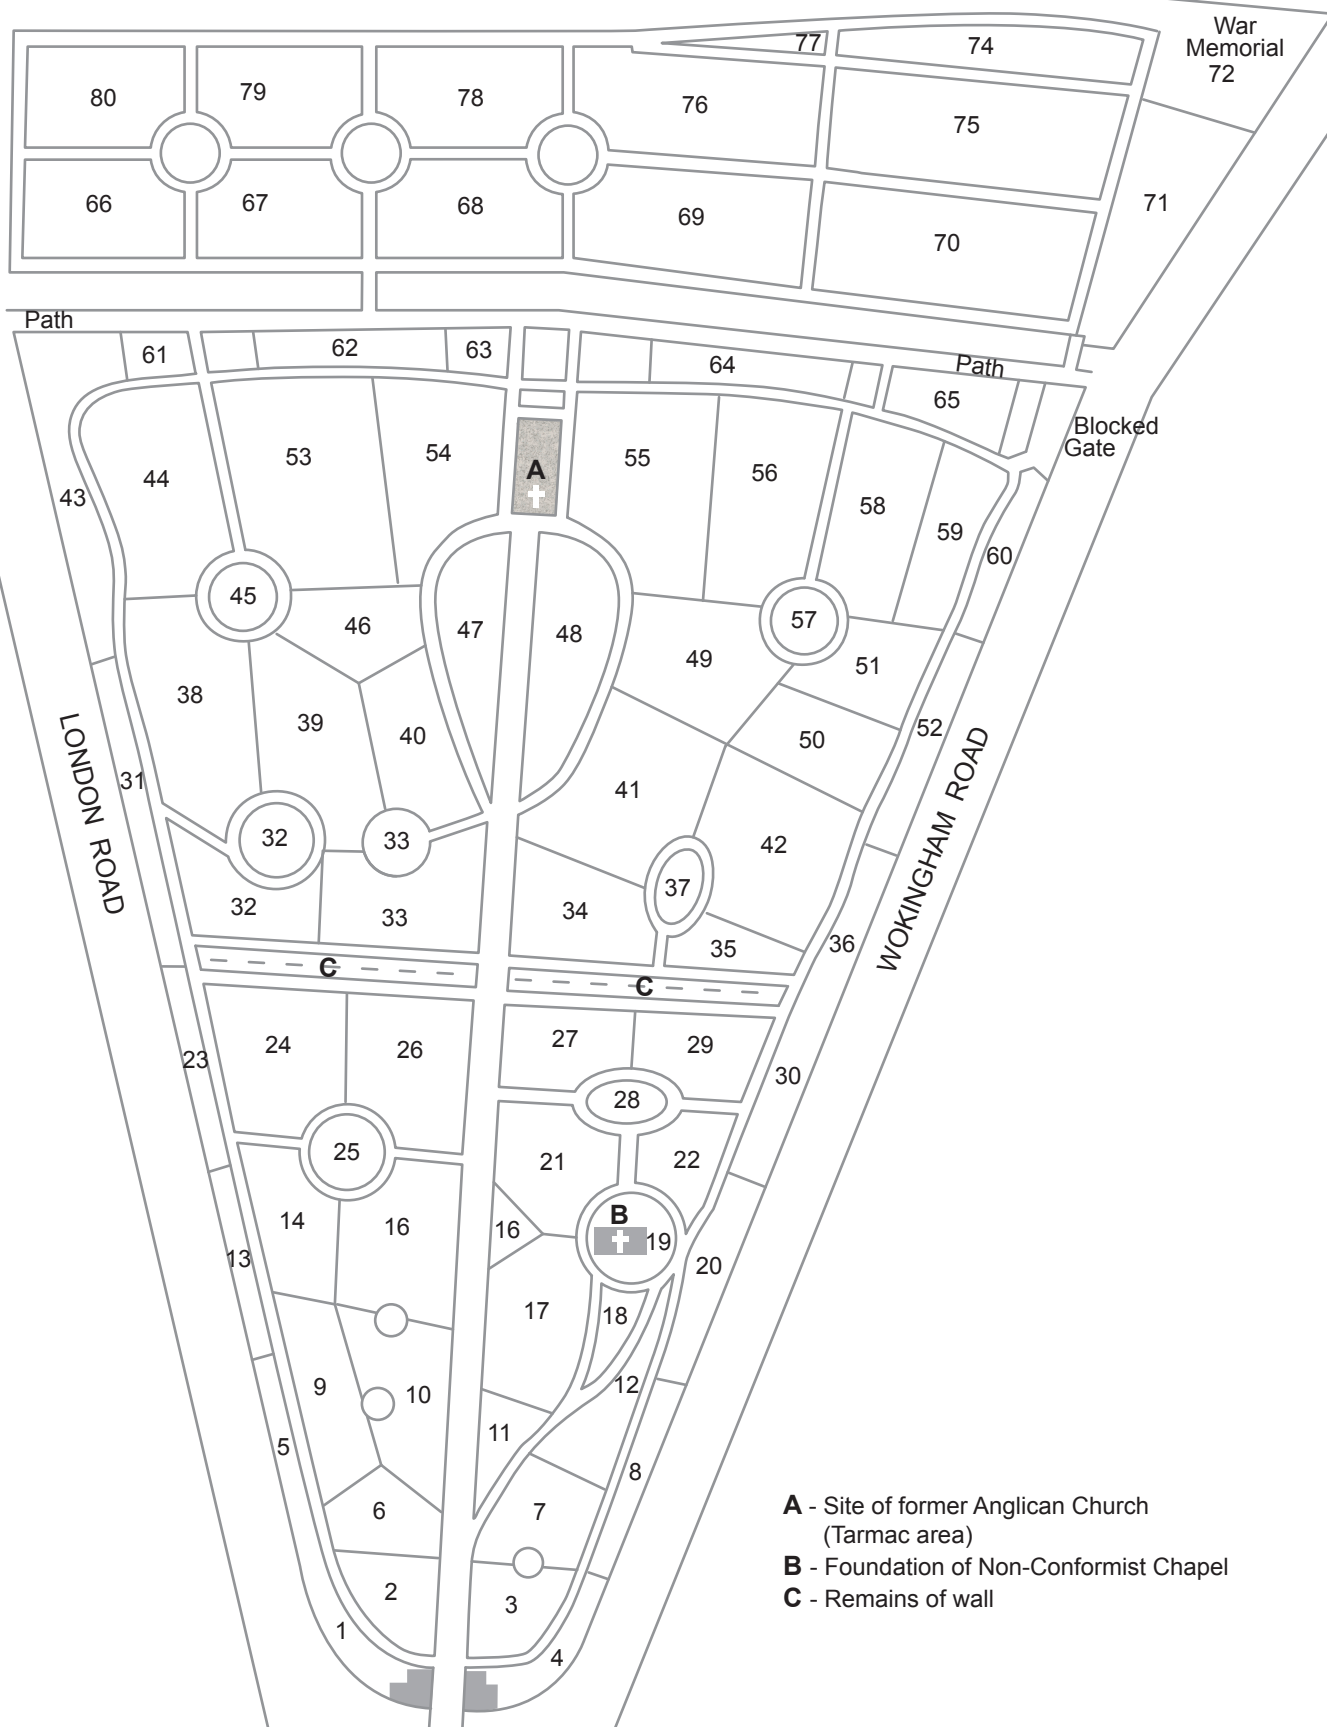

St. Bartholomews Road Wall

War Memorial  
72

Path

Path

Blocked Gate

LONDON ROAD

WOKINGHAM ROAD

ENTRANCE

- A** - Site of former Anglican Church (Tarmac area)
- B** - Foundation of Non-Conformist Chapel
- C** - Remains of wall

# Reading Old Cemetery