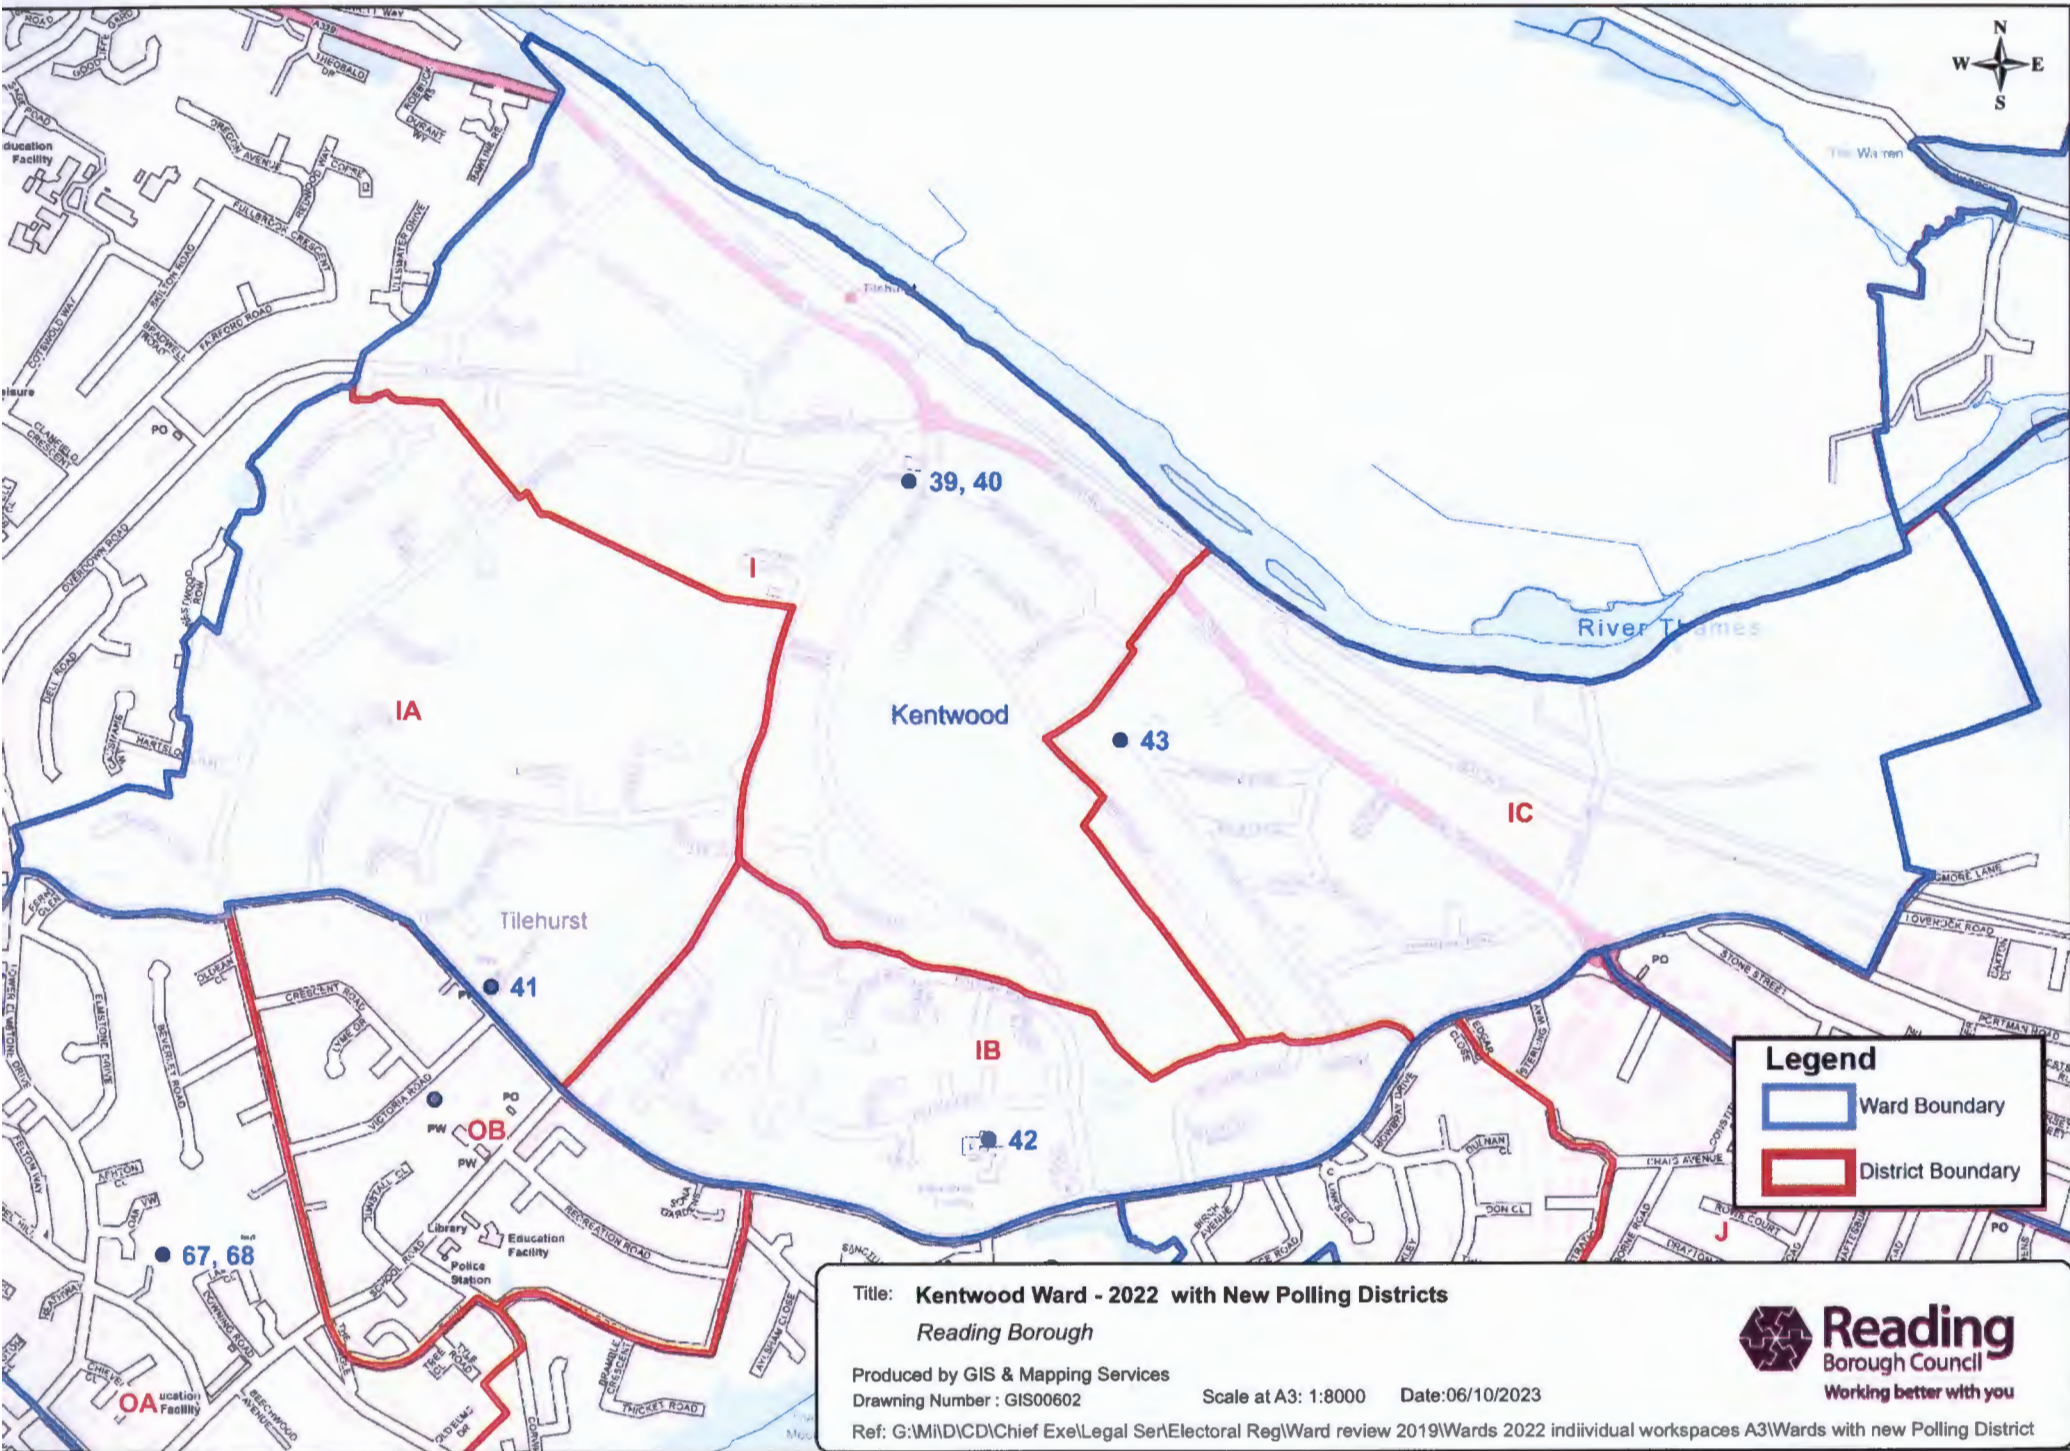

Title: **Katesgrove Ward - 2022 with New Polling Districts**  
 Reading Borough

Produced by GIS & Mapping Services  
 Drawing Number:GIS00601

Date: 06/10/2023 Scale at A3: 1:6500

Ref: G:\M\Data\Client datasets\Chief Executives\Legal Services\Electoral Reg\Ward review