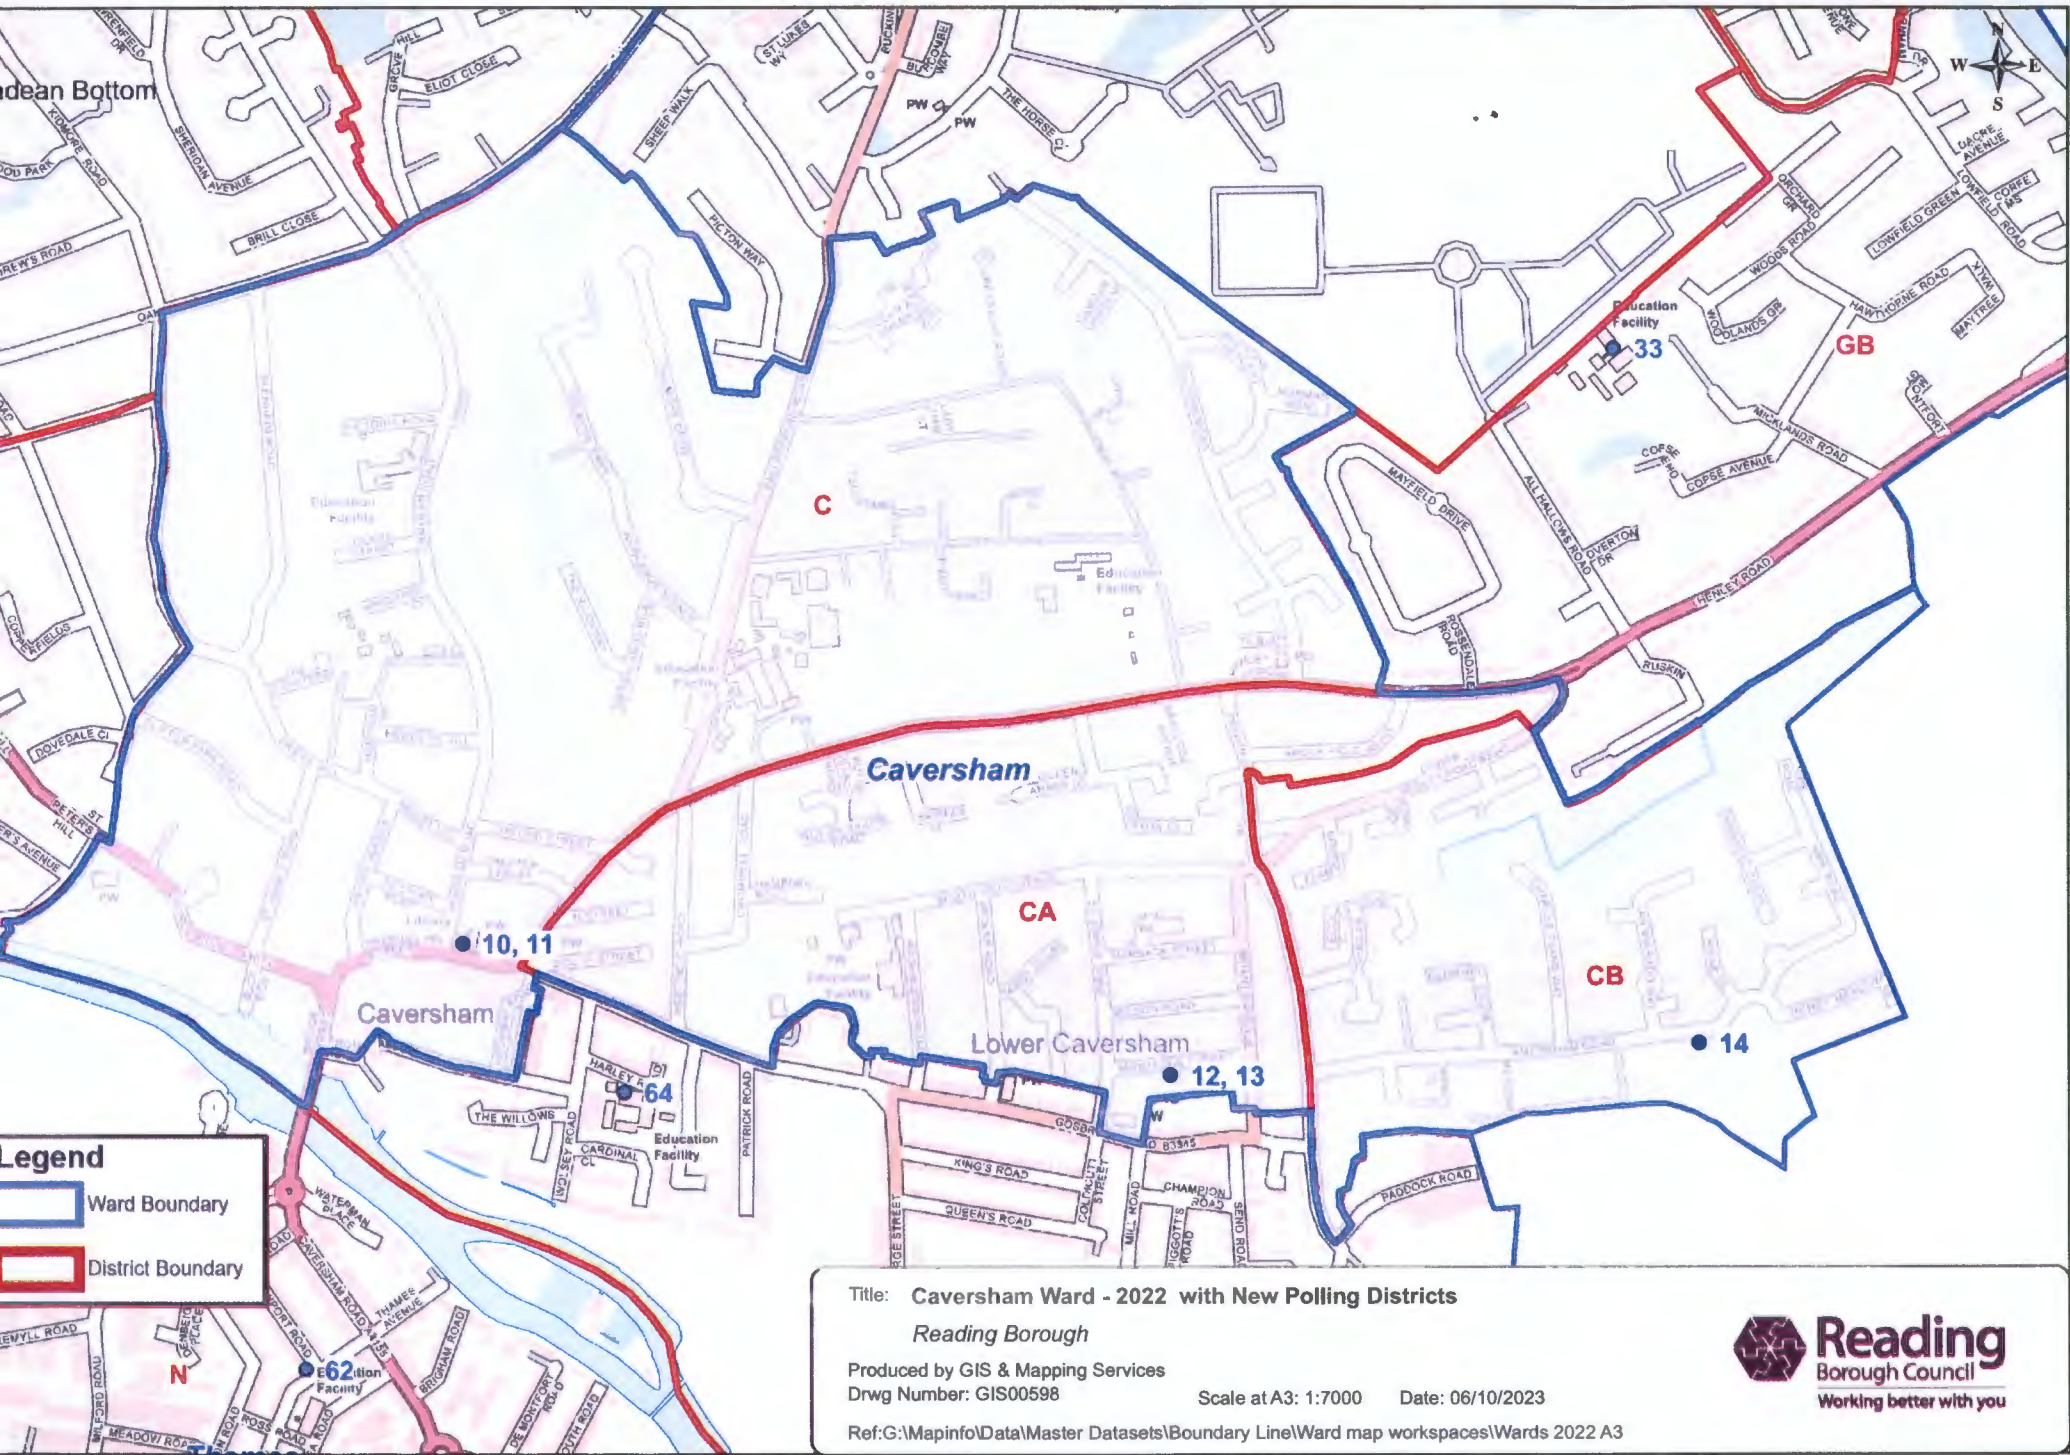

Title: Abbey Ward 2022 with New Polling Districts  
Reading Borough

Drg.No.: GIS00596

Scale at A3: 1:5983

Date: 06/10/2023

Produced by GIS & Mapping Services

Ref:G:\MIData\CD\Chief Exec\Leg Ser\Ele Reg\Ward review 2019\Wards 2022 individual workspaces