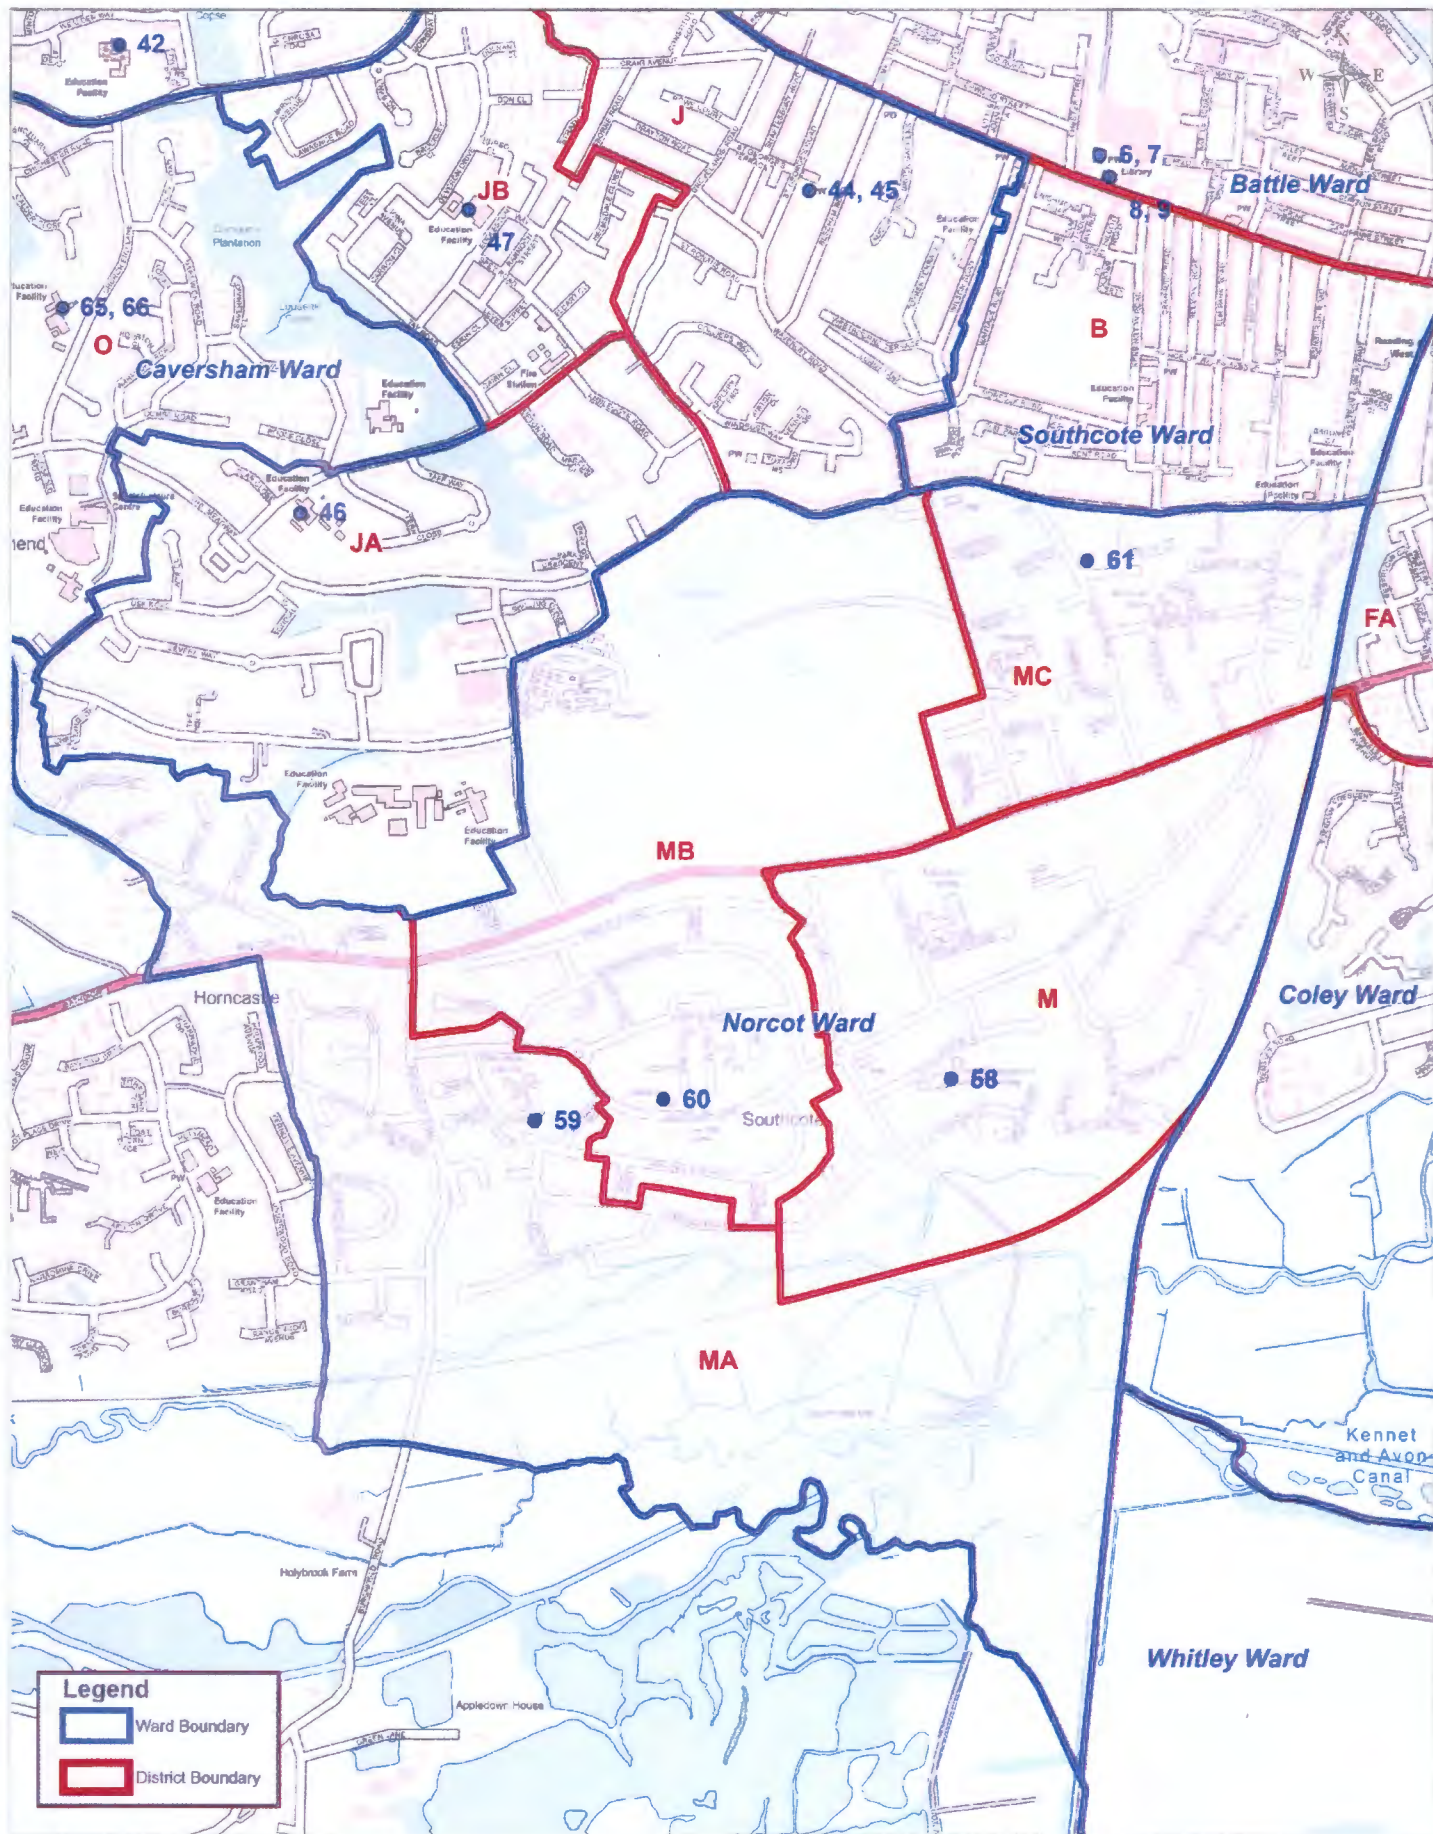

**Reading**  
 Borough Council  
 Working better with you

**Legend**

- Ward Boundary
- District Boundary

Title: **Norcot Ward - 2022 with New Polling Districts**  
 Reading Borough  
 Produced by GIS & Mapping Services  
 Drawing Number: GIS00604      Scale at A3: 1,8,700      Date:06/10/2023  
 Ref: G:\Mapinfo\Data\Master Datasets\Boundary Line\Ward map workspaces\Wards 2022 A3

Title: **Park Ward - 2022 with New Polling Districts**  
Reading Borough

Title: **Redlands Ward - 2022 with New Polling Districts**  
Reading Borough

Produced by GIS & Mapping Services

Drawing Number: GIS00607

Date: 06/10/2023 Scale at A3: 1:6000

Ref: M:\Data\City\GIS\datasets\Chief Executive\Legal\Electoral Reg\Ward review 2019\Wards 2022 individual wards A3\wards - Polling Districts

Title: Southcote Ward - 2022 - with New Polling Districts  
Reading Borough