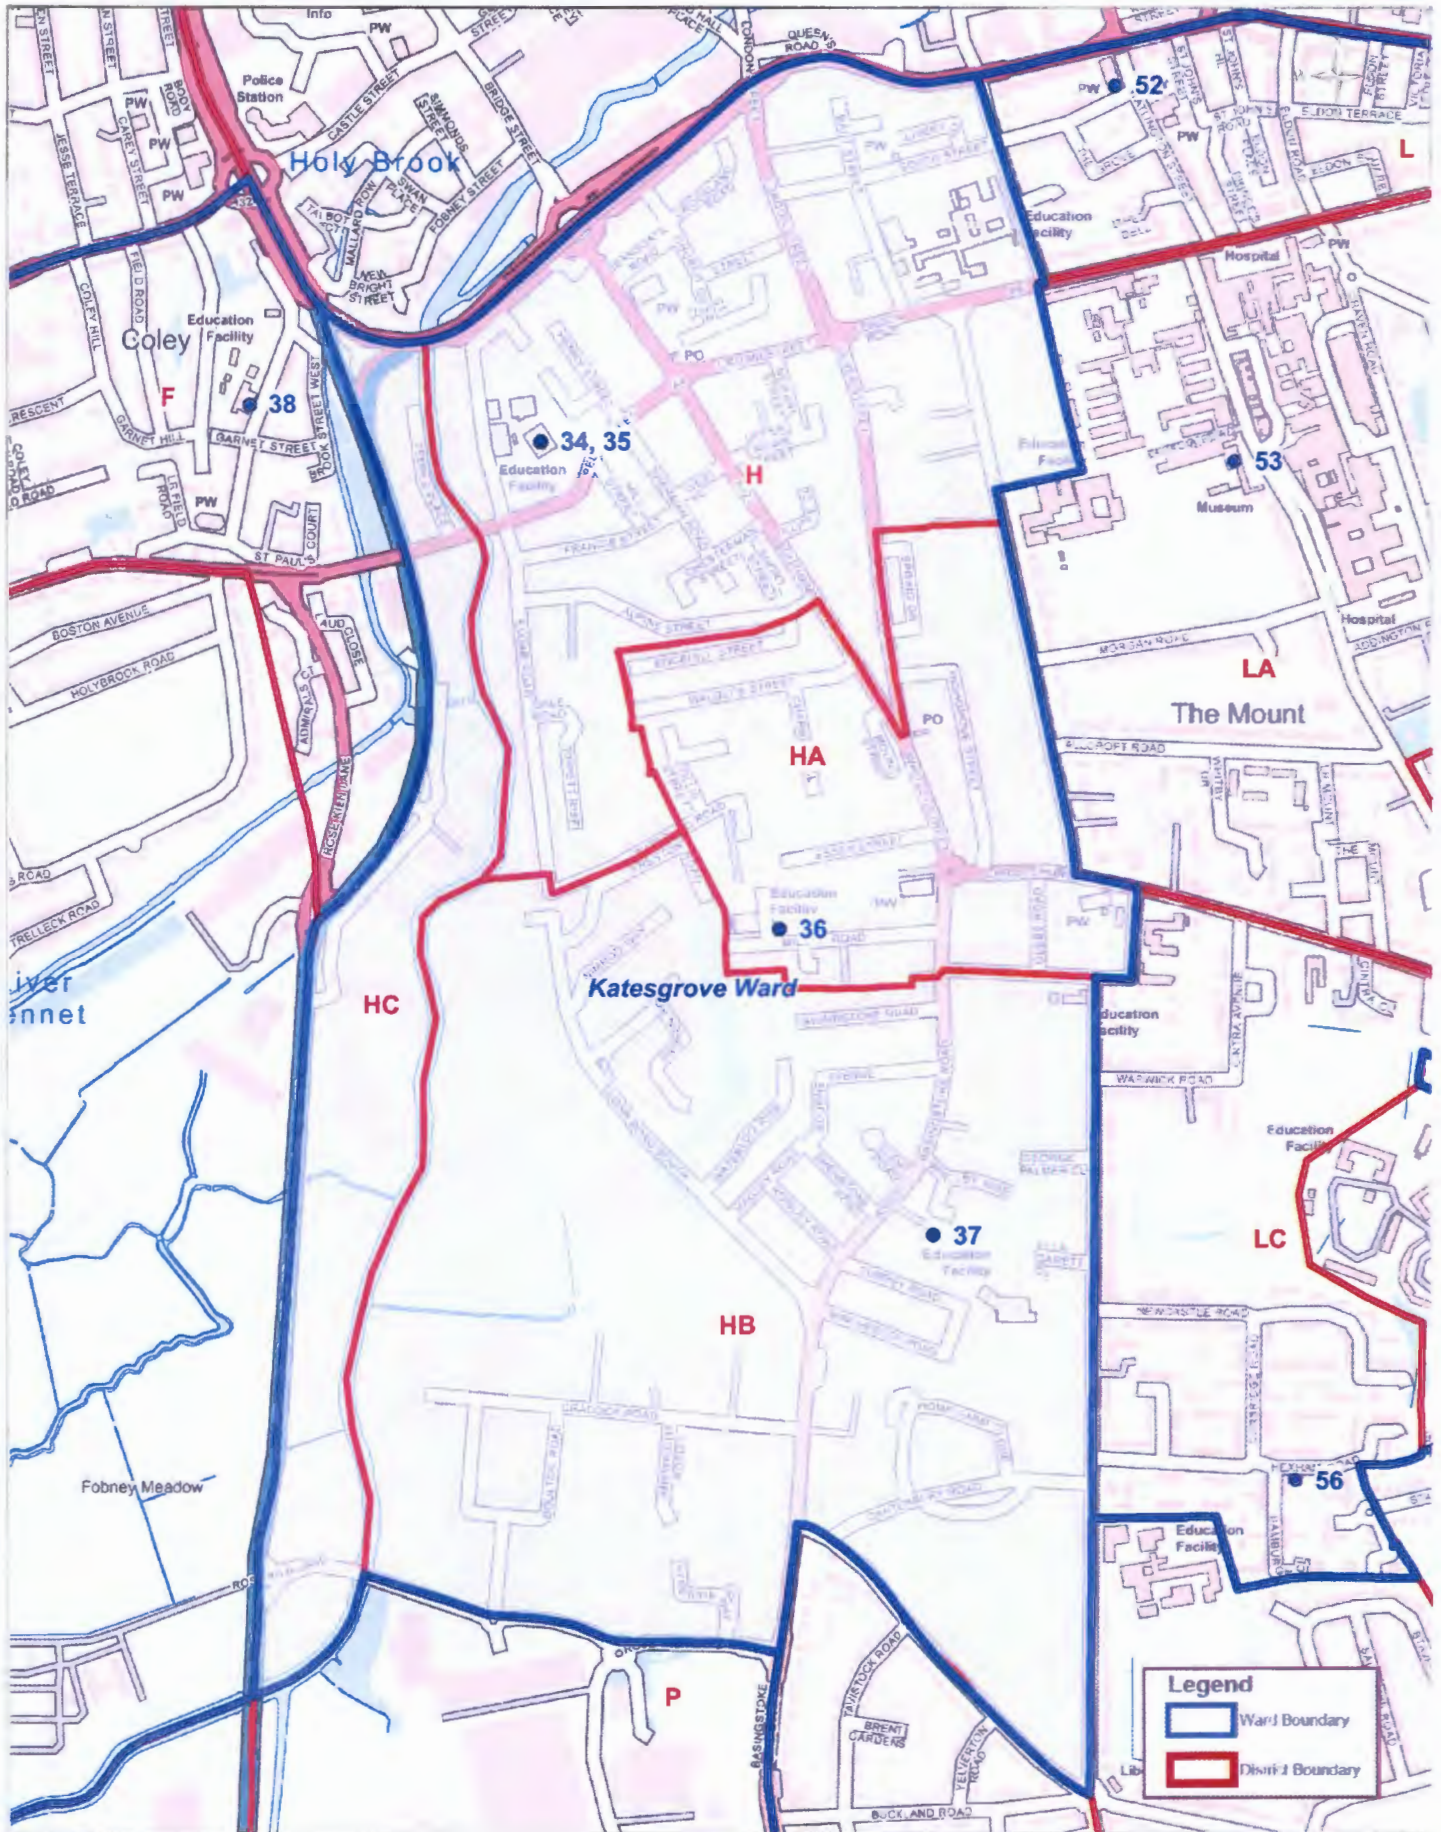

Title: **Katesgrove Ward - 2022 with New Polling Districts**  
 Reading Borough

Produced by GIS & Mapping Services  
 Drawing Number:GIS00601

Date: 06/10/2023 Scale at A3: 1:6500

Ref: G:\M\Data\Client datasets\Chief Executives\Legal Services\Electoral Reg\Ward review