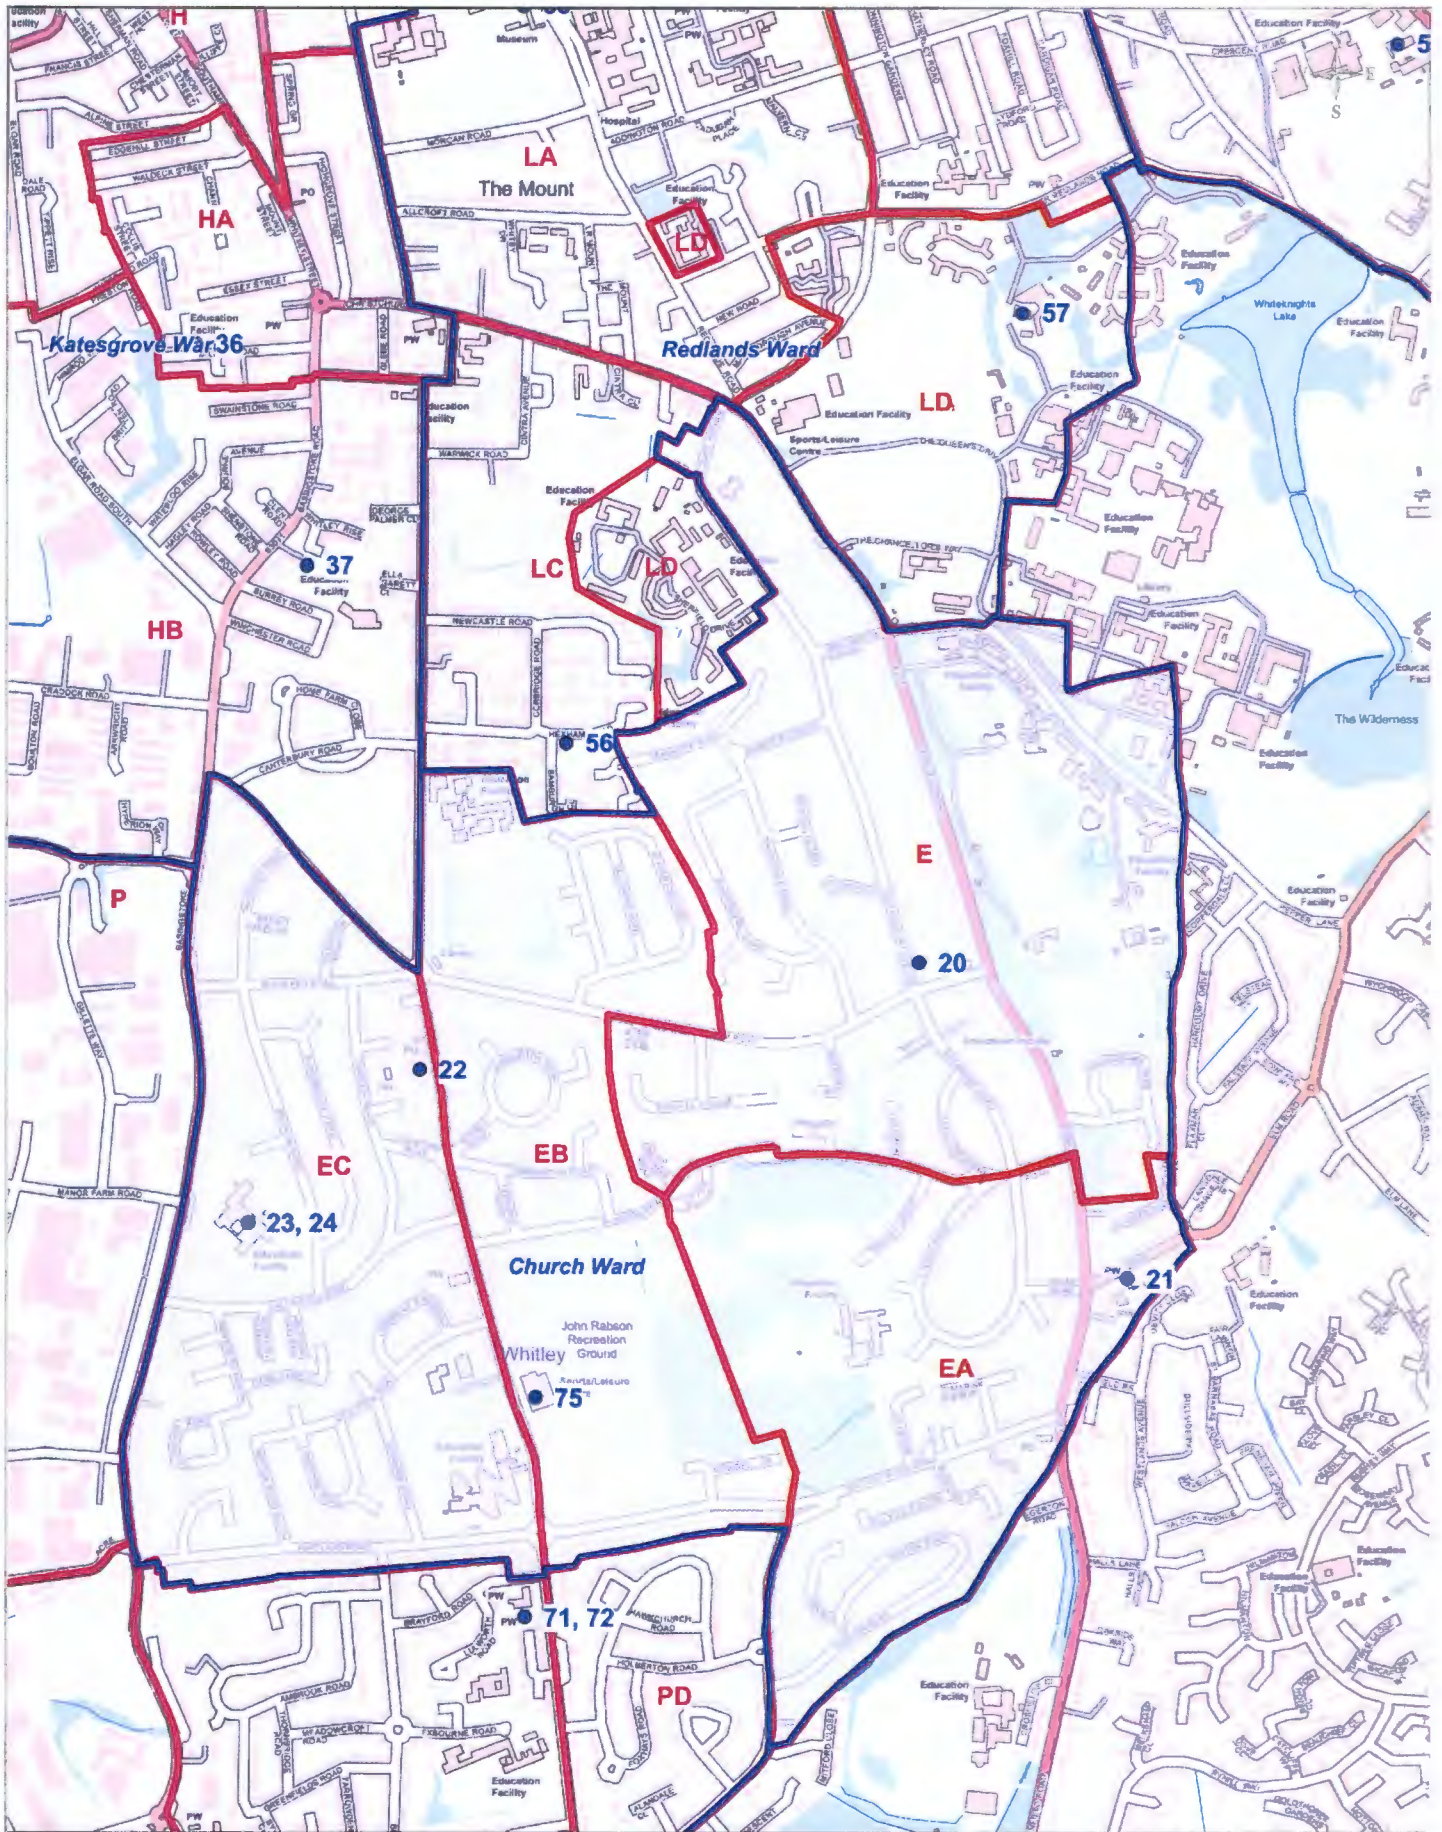

Title: Church Ward - 2022 with New Polling Districts
Reading Borough

Produced by GIS & Mapping Services
Dwg Number: GIS00409

Date: 19/03/2022 Scale at A3: 1:9000

Ref: G:\Mapinfo\Data\Client datasets\Chief Executives\Legal Services\Electoral Reg\Ward review 2019\Wards 2022 individual spaces Agt\Wards with new Polling Districts