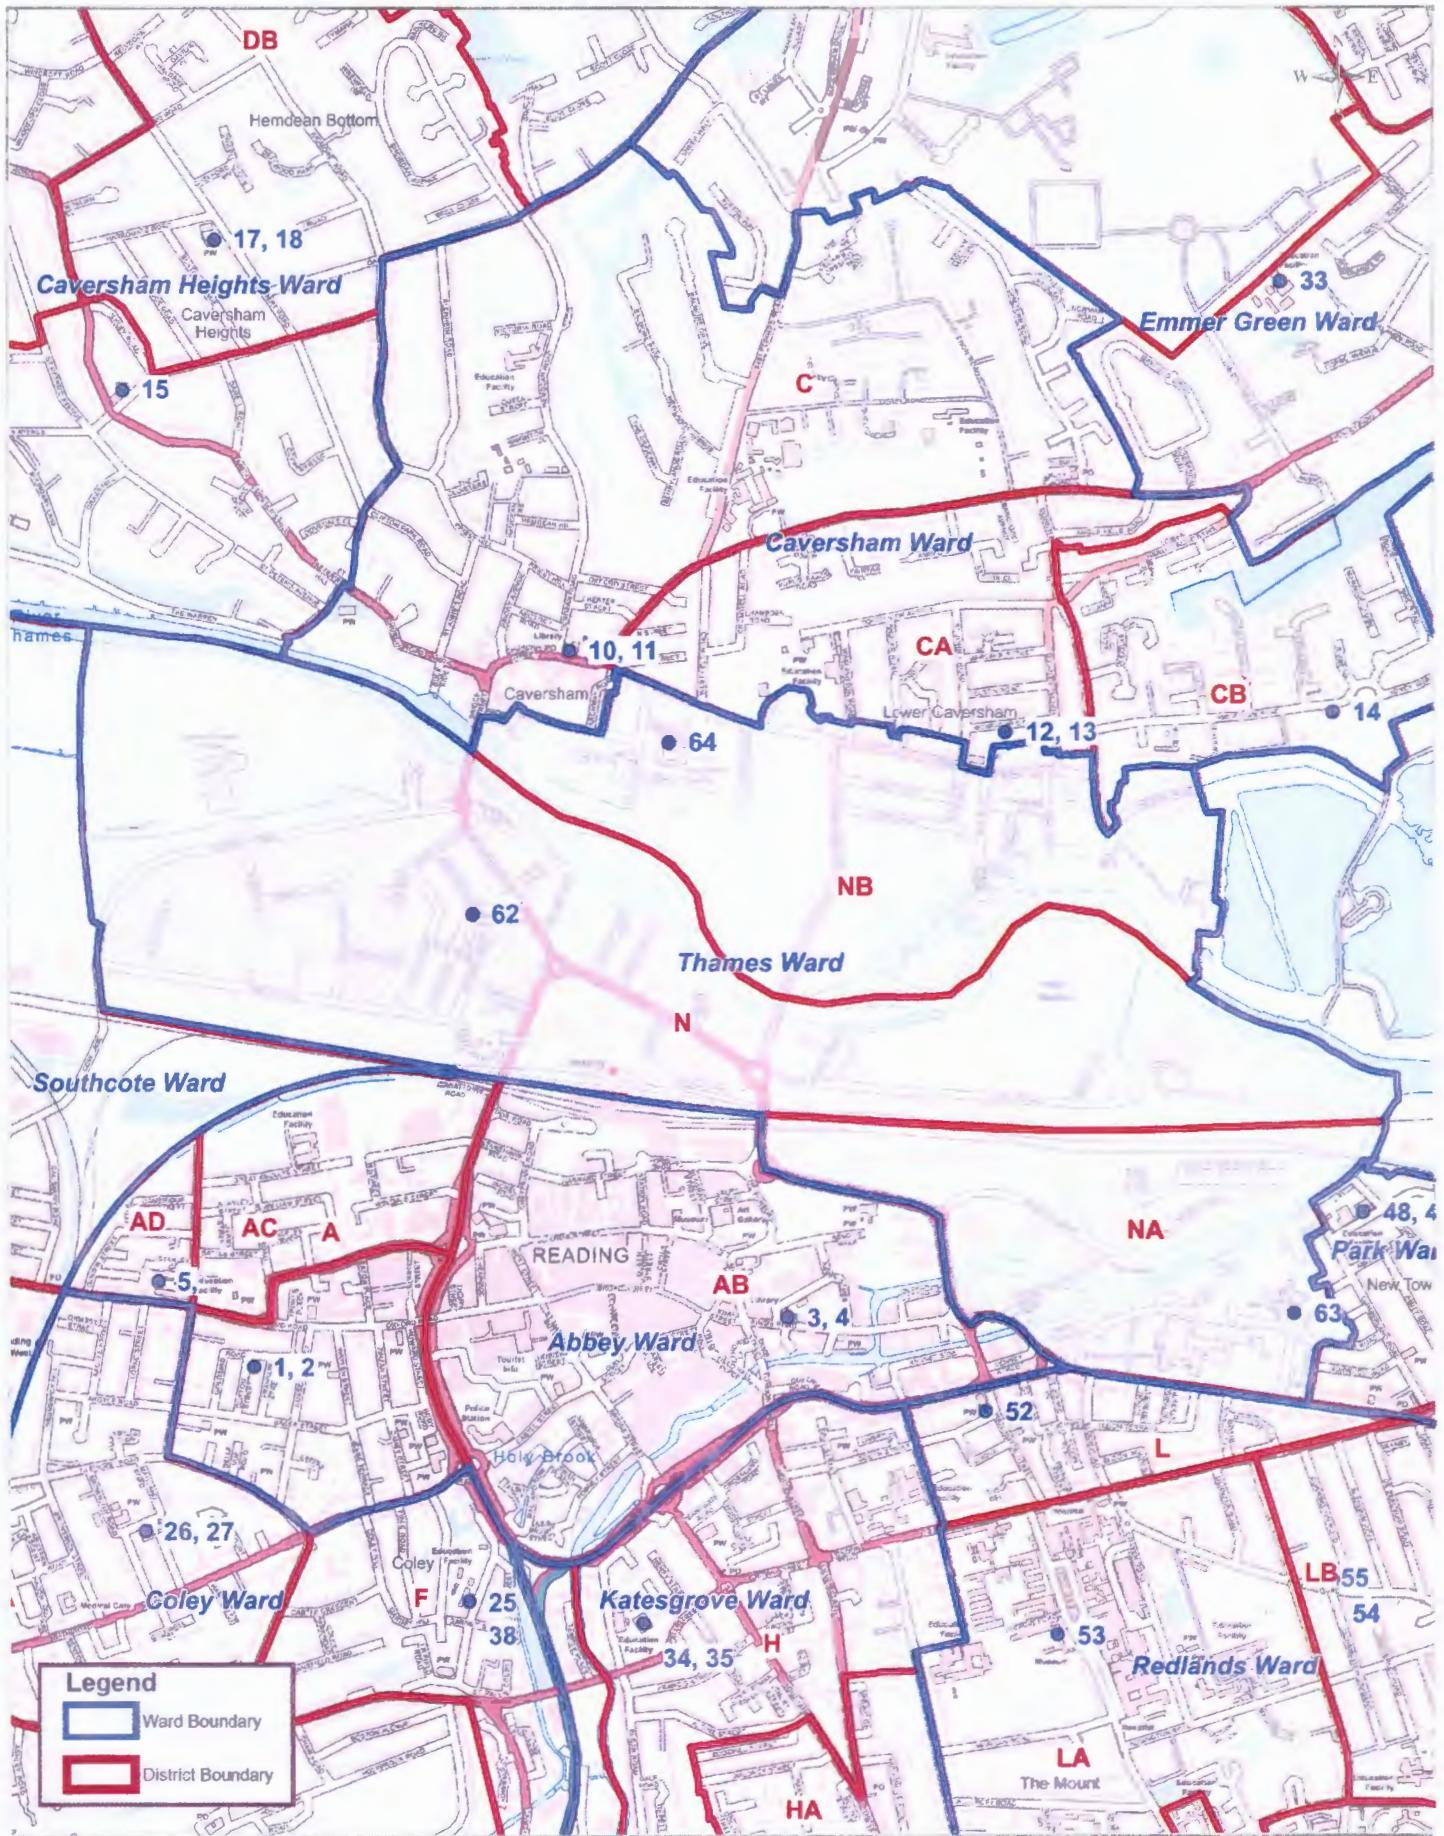

Date: 06/10/2023 Scale at A3: 1:6000

Ref: M:\Data\City\GIS\datasets\Chief Executive\Legal\Electoral Reg\Ward review 2019\Wards 2022 individual wards A3\wards - Polling Districts

Title: Southcote Ward - 2022 - with New Polling Districts  
Reading Borough

Produced by GIS & Mapping Services

Drawing Number: G S00608

Date: 06/10/2023 Scale at A3: 1:10000

Title: Thames Ward - 2022 with New Polling Districts  
Reading Borough

Produced by GIS & Mapping Services

GIS00609