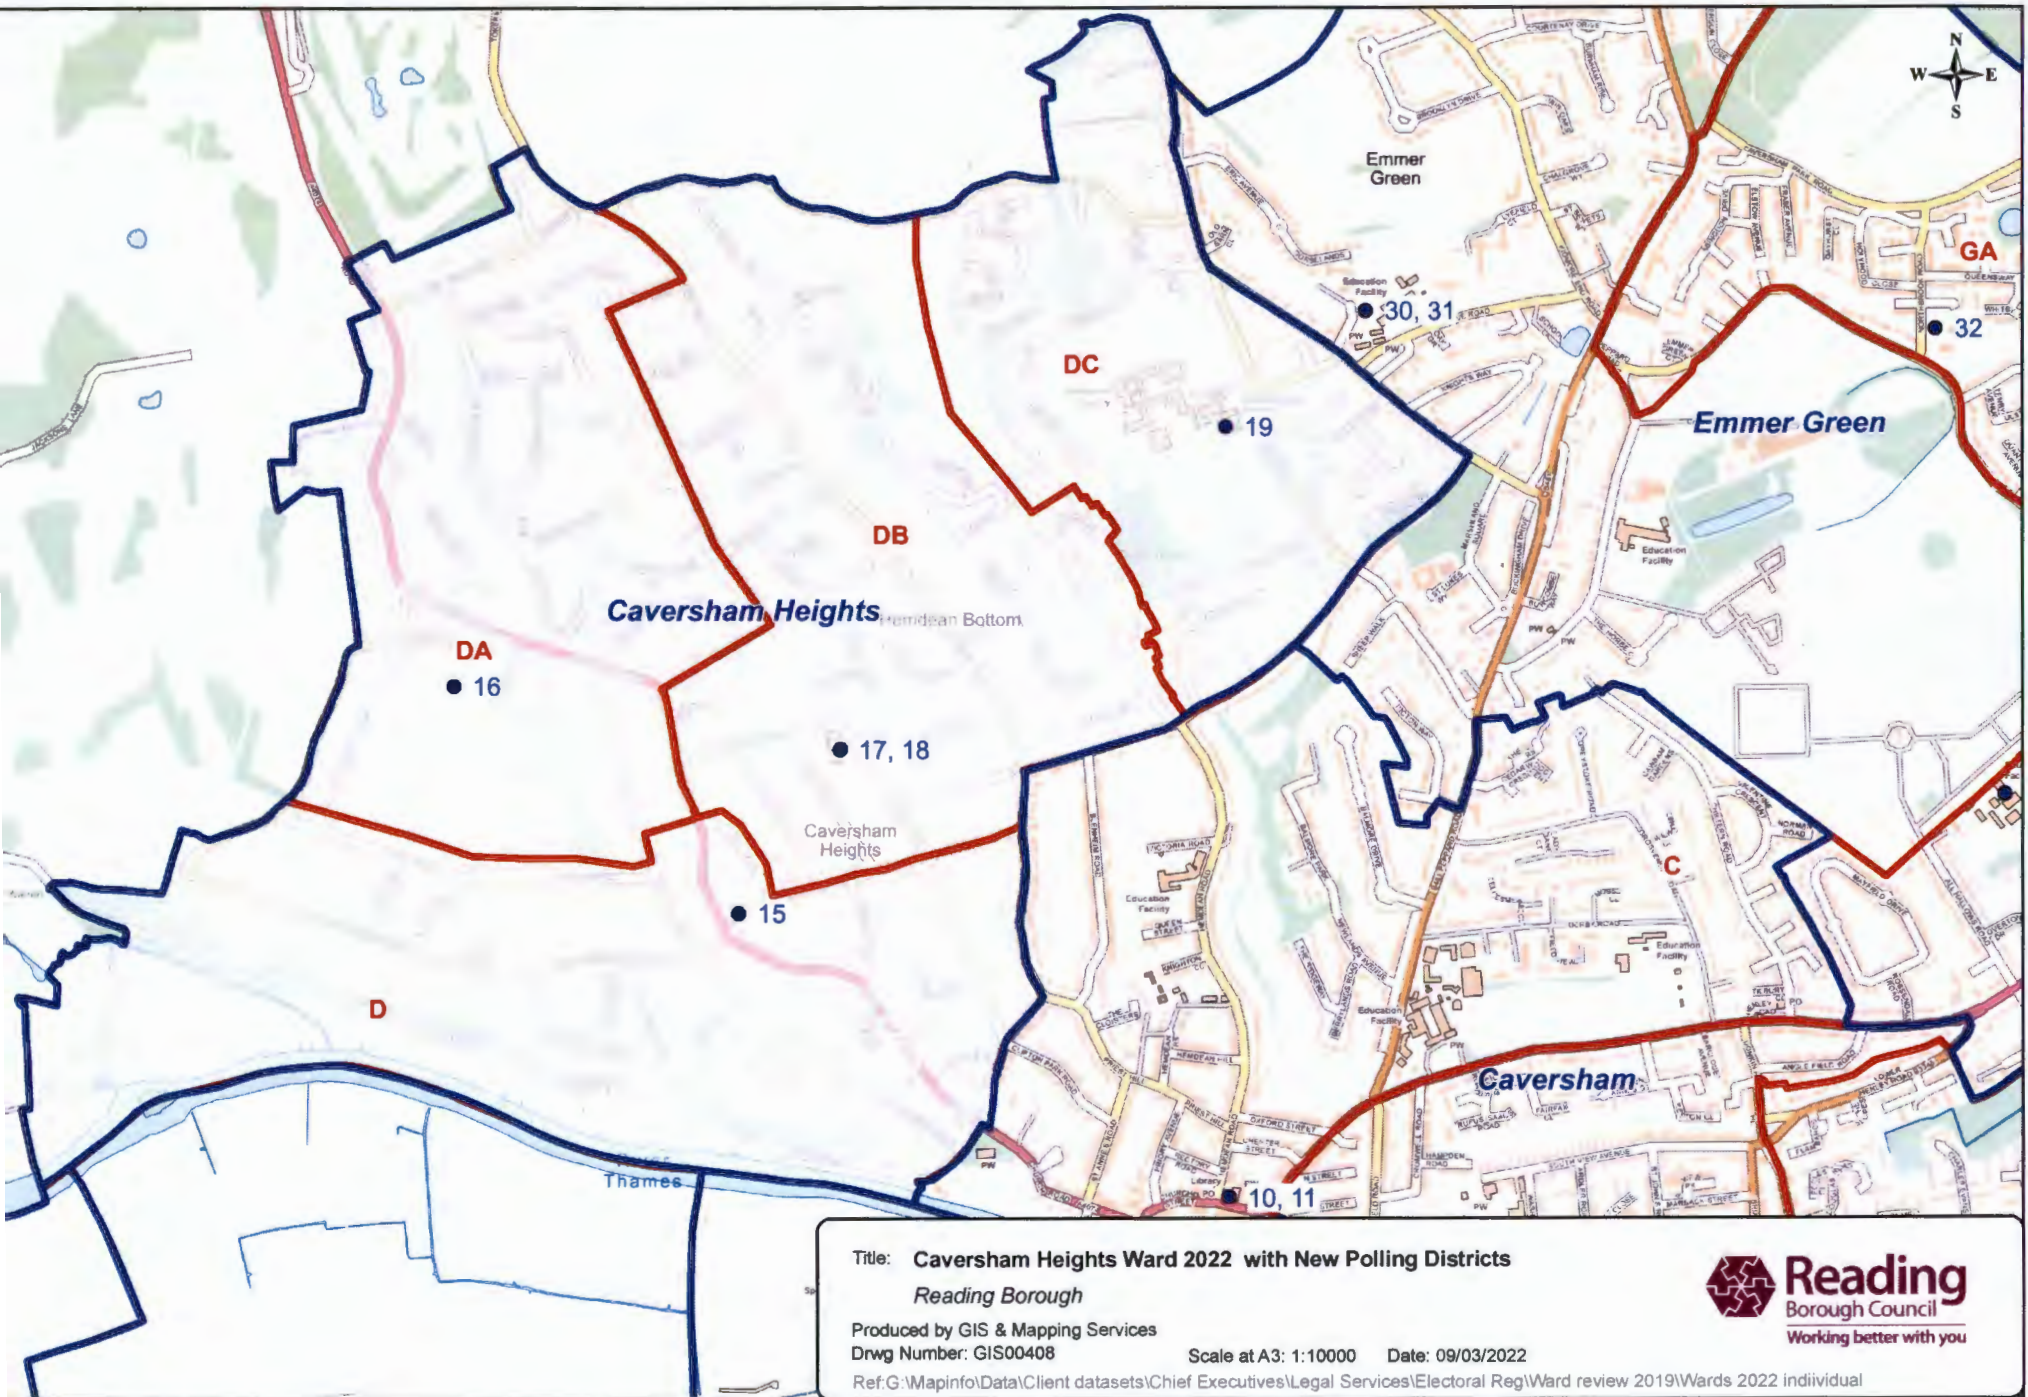

Title: Caversham Heights Ward 2022 with New Polling Districts
Reading Borough

Produced by GIS & Mapping Services
Drwg Number: GIS00408   Scale at A3: 1:10000   Date: 09/03/2022

Ref: G:\Mapinfo\Data\Client datasets\Chief Executives\Legal Services\Electoral Reg\Ward review 2019\Wards 2022 individual

Reading
Borough Council
Working better with you