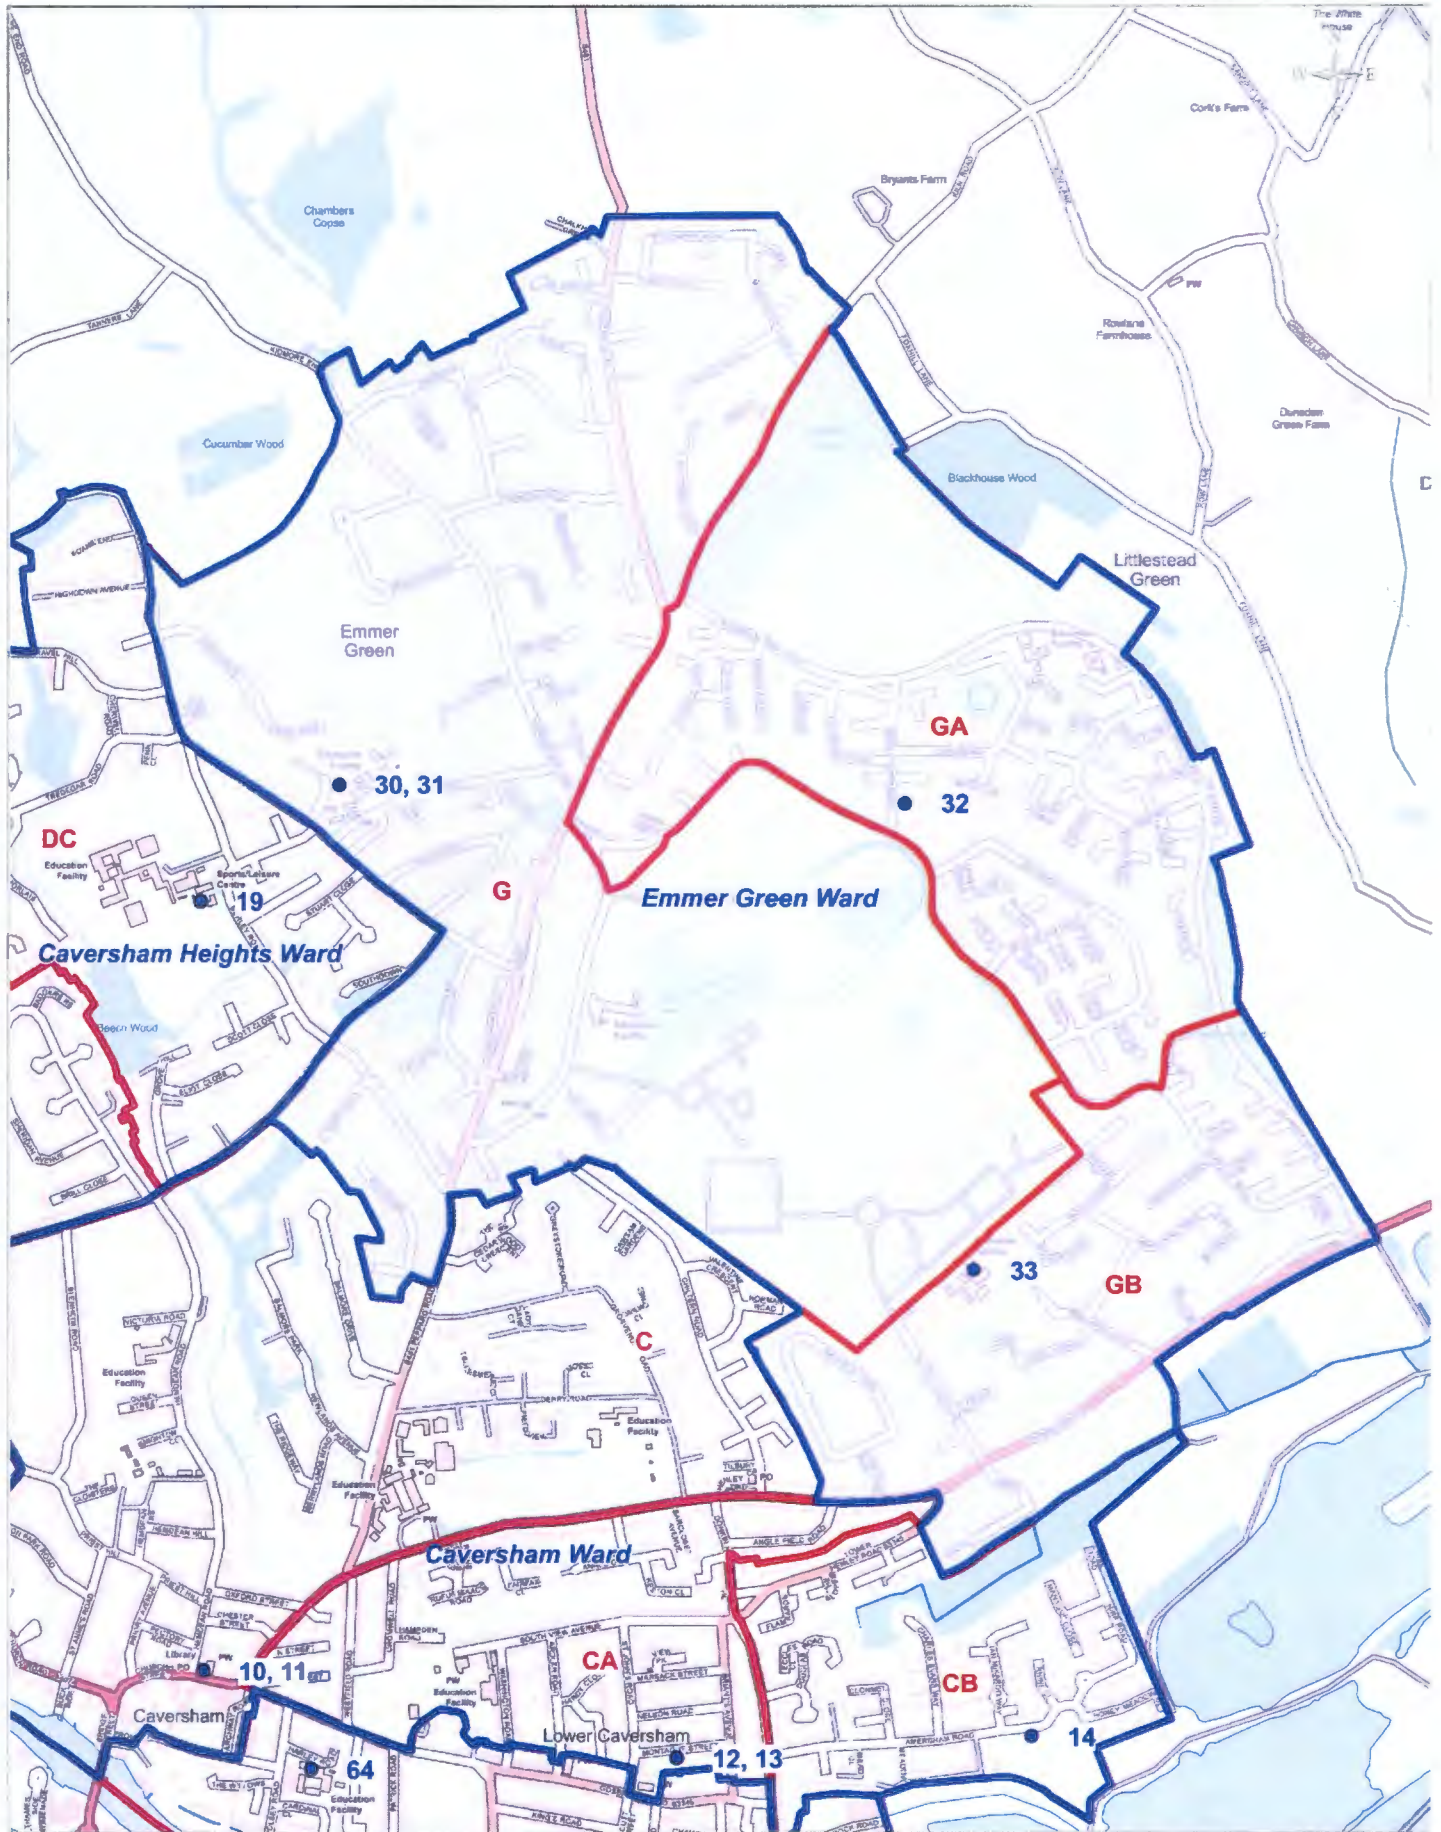

Title: **Coley Ward 2022 with New Polling District**  
 Reading Borough

Produced by GIS & Mapping Services

Drawing Number: GIS00412

Date 10/03/2022

Scale at A3: 1:8000

Ref: G:\MIData\Client datasets\Chief Ex\Legal\Electoral Reg\Ward review 2019\Wards 2022 individual workspaces A3\Wards with new polling districts