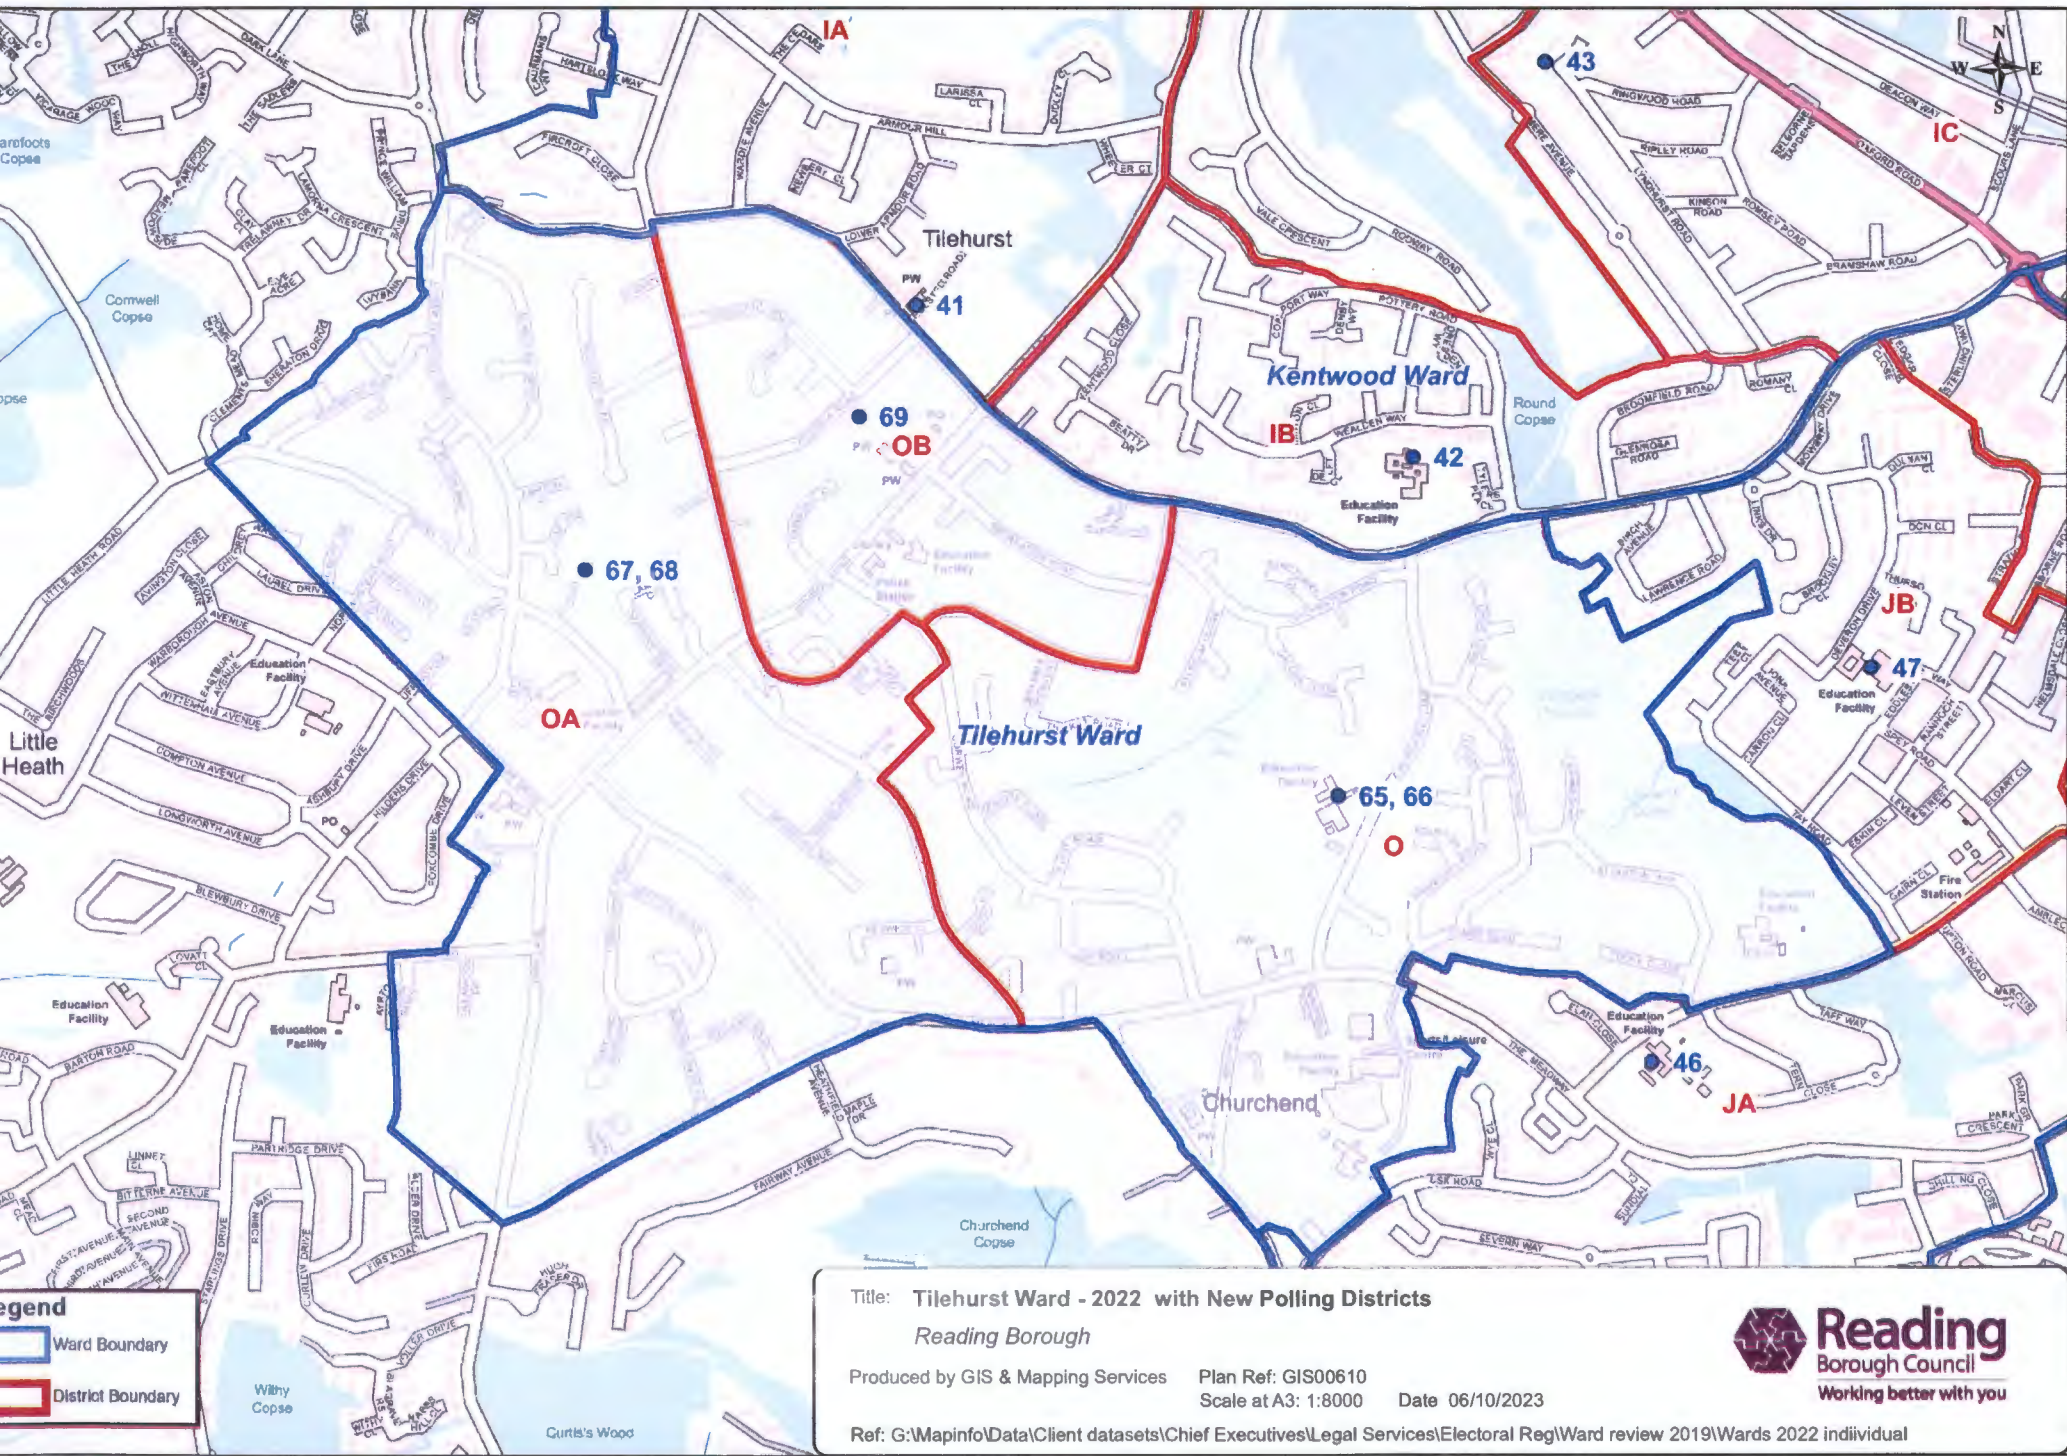

Produced by GIS & Mapping Services

Drawing Number: G S00608

Date: 06/10/2023 Scale at A3: 1:10000

Title: Thames Ward - 2022 with New Polling Districts  
Reading Borough

Produced by GIS & Mapping Services

GIS00609

Date: 06/10/2023

Scale: 1:30,000

Title: Tilehurst Ward - 2022 with New Polling Districts  
Reading Borough

Produced by GIS & Mapping Services Plan Ref: GIS00610  
Scale at A3: 1:8000 Date 06/10/2023

Ref: G:\Mapinfo\Data\Client datasets\Chief Executives\Legal Services\Electoral Reg\Ward review 2019\Wards 2022 individual