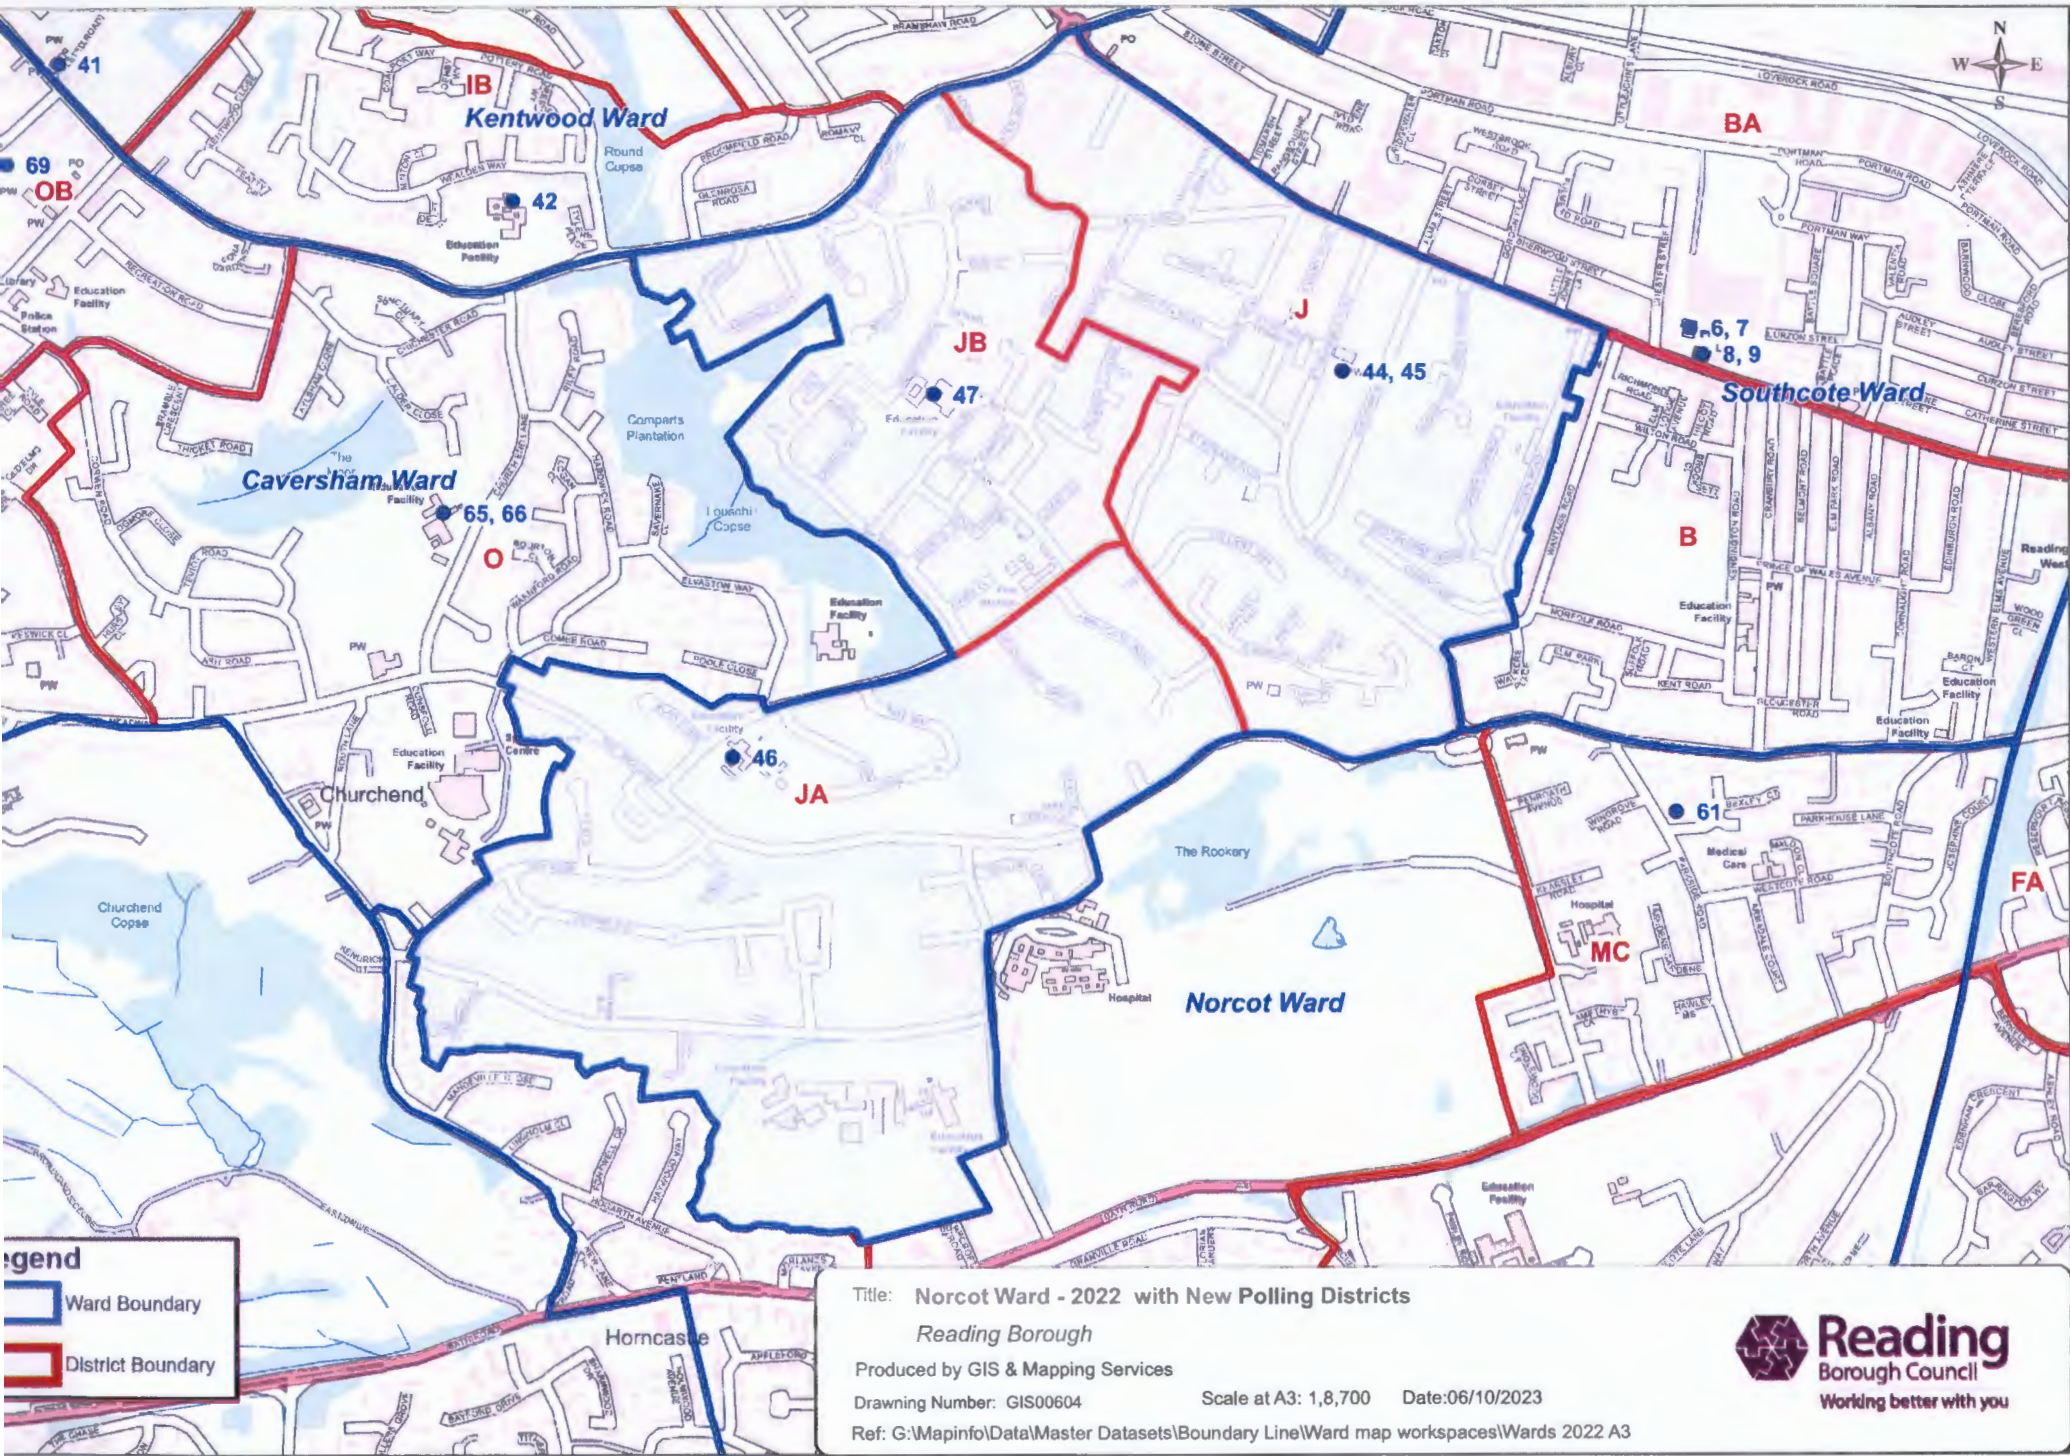

Legend

- Ward Boundary
- District Boundary

Title: **Norcot Ward - 2022 with New Polling Districts**
Reading Borough
Produced by GIS & Mapping Services
Drawing Number: GIS00604   Scale at A3: 1,8,700   Date:06/10/2023
Ref: G:\Mapinfo\Data\Master Datasets\Boundary Line\Ward map workspaces\Wards 2022 A3