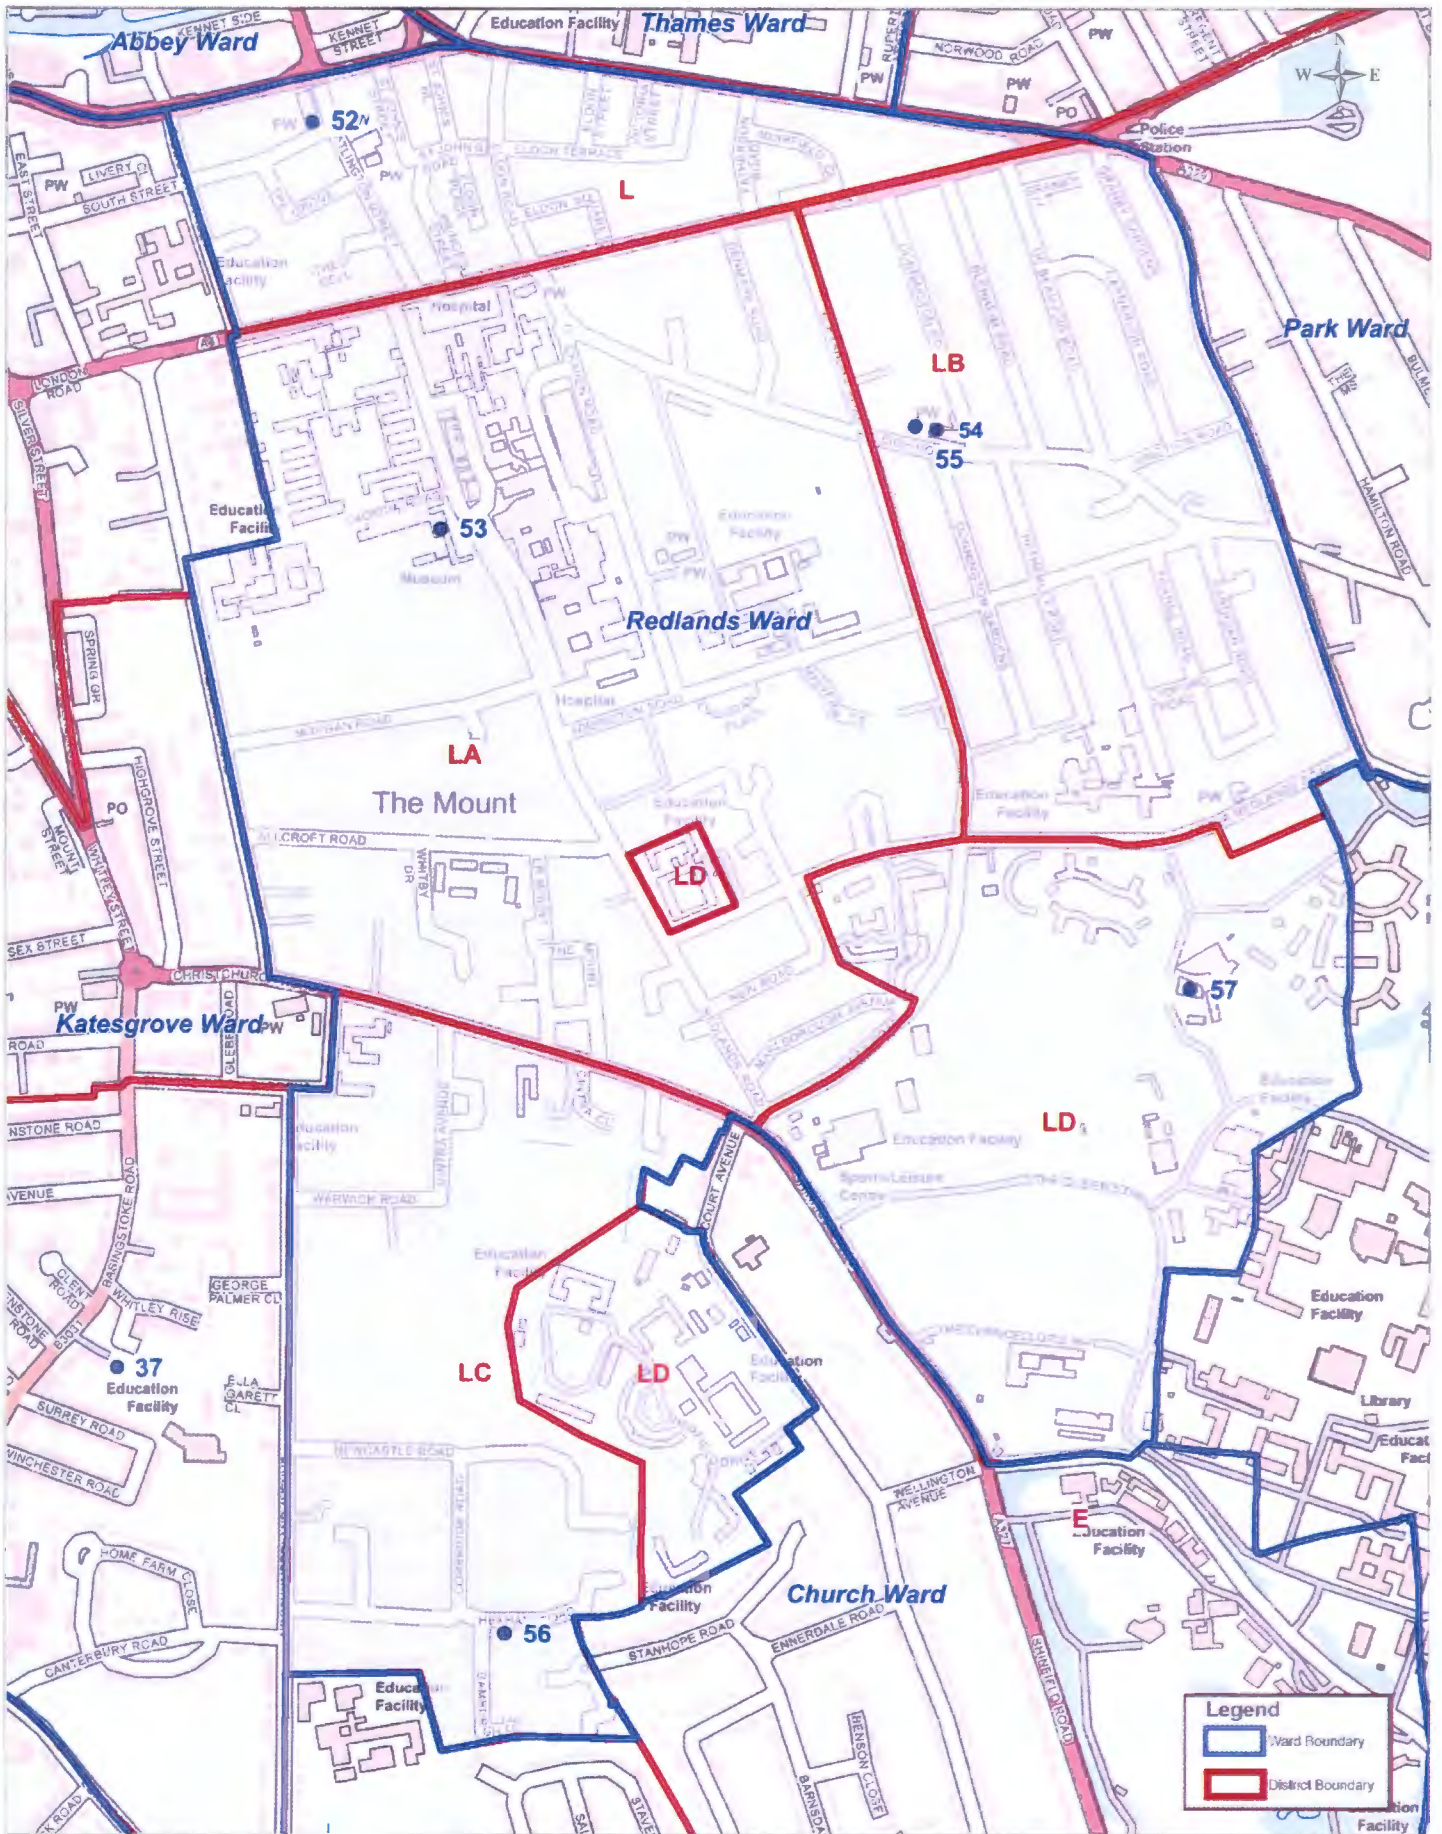

Title: **Redlands Ward - 2022 with New Polling Districts**
Reading Borough

Produced by GIS & Mapping Services

Drawing Number: GIS00607

Date: 06/10/2023 Scale at A3: 1:6000

Ref: M:\Data\City\GIS\datasets\Chief Executive\Legal\Electoral Reg\Ward review 2019\Wards 2022 individual wards A3\wards - Polling Districts