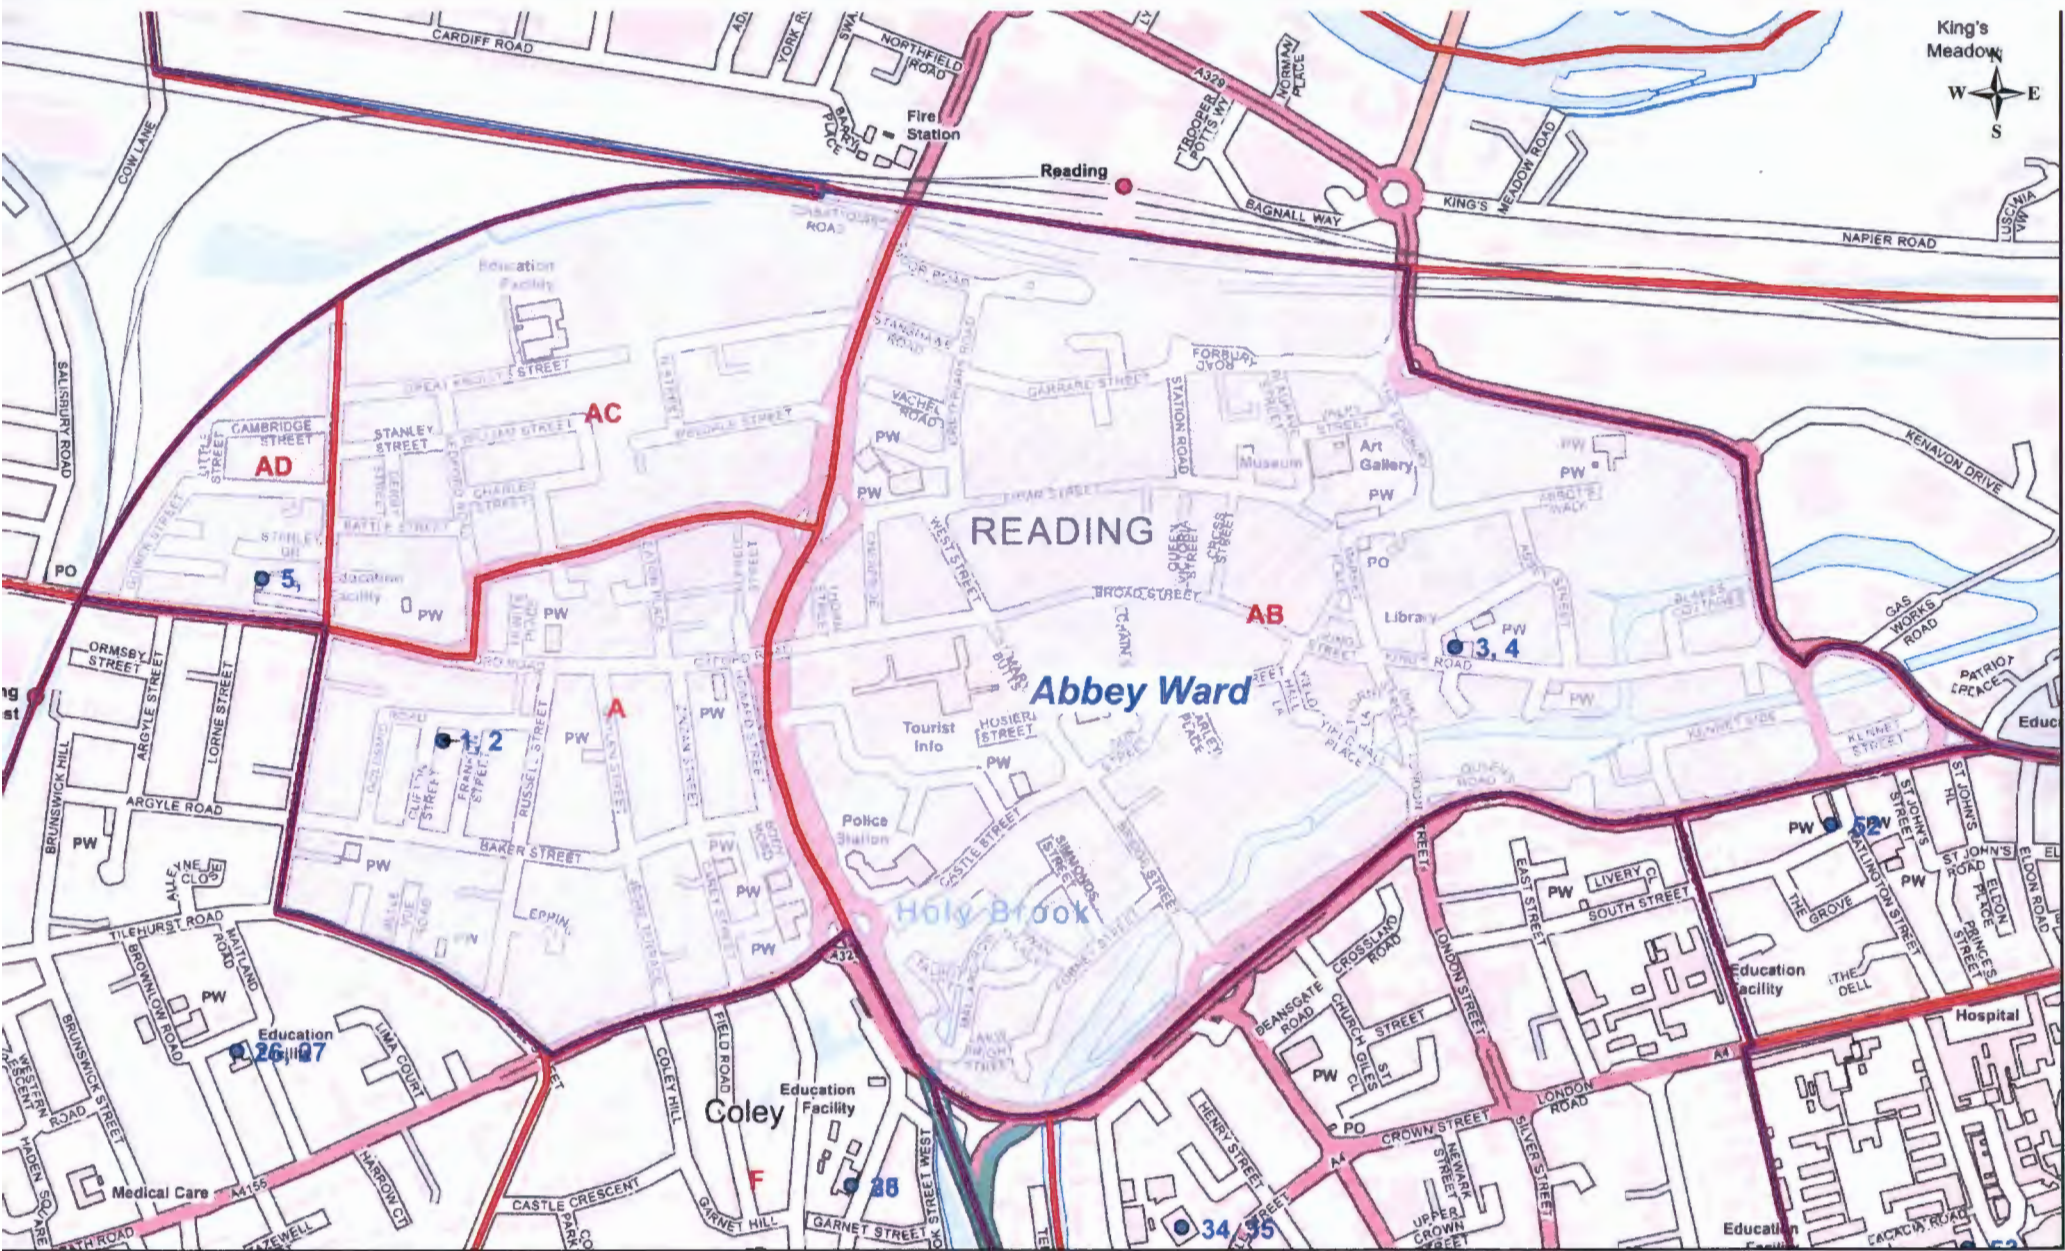

Title: Abbey Ward 2022 with New Polling Districts
Reading Borough

Drg.No.: GIS00596

Scale at A3: 1:5983

Date: 06/10/2023

Produced by GIS & Mapping Services

Ref:G:\MIData\CD\Chief Exec\Leg Ser\Ele Reg\Ward review 2019\Wards 2022 individual workspaces