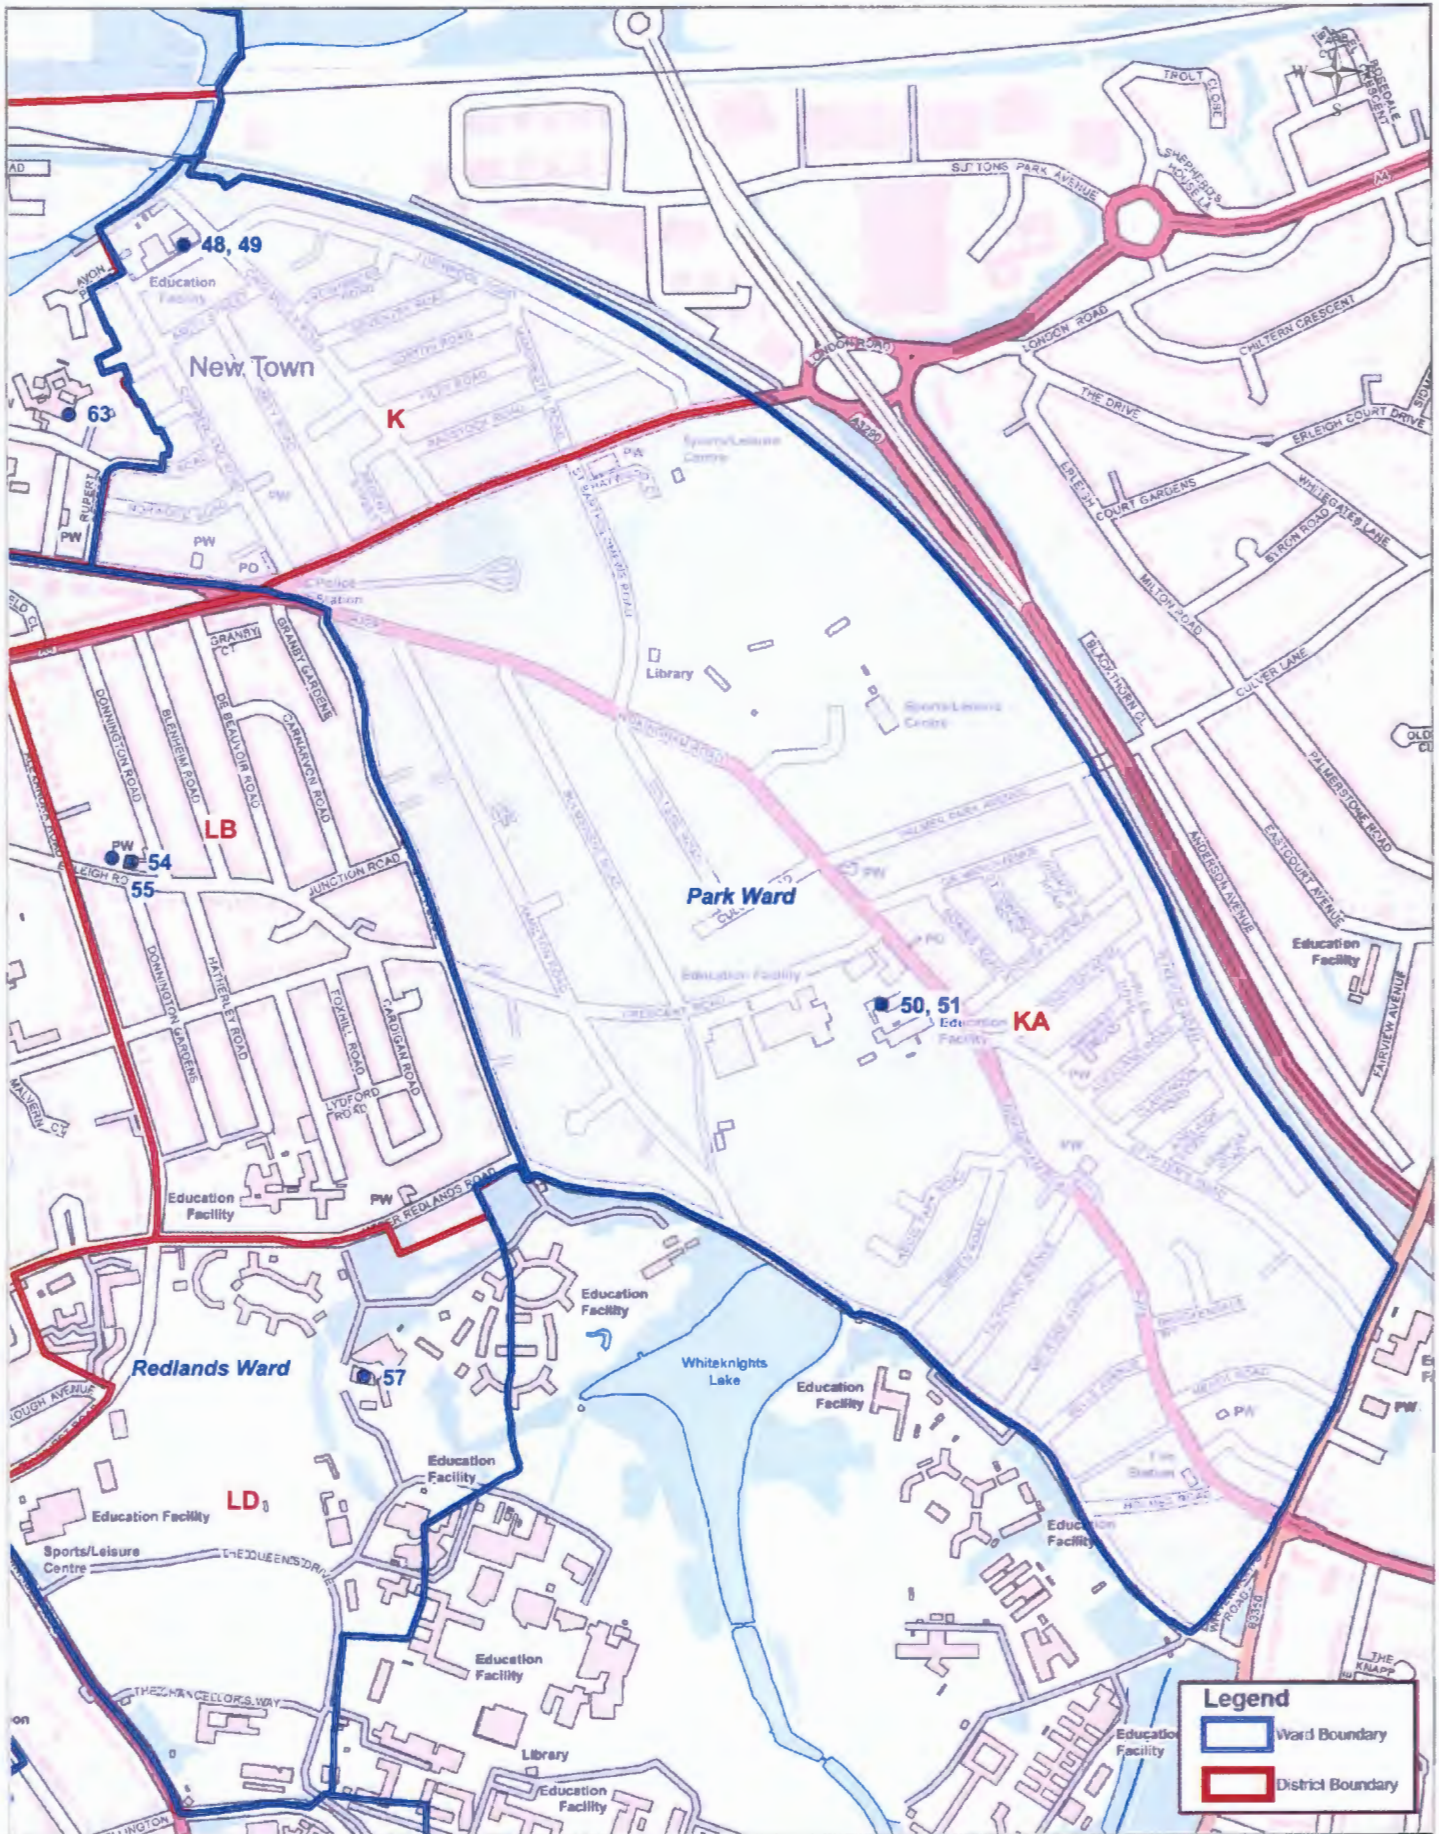

**Reading**  
 Borough Council  
 Working better with you

**Legend**

- Ward Boundary
- District Boundary

Title: **Norcot Ward - 2022 with New Polling Districts**  
 Reading Borough  
 Produced by GIS & Mapping Services  
 Drawing Number: GIS00604      Scale at A3: 1,8,700      Date:06/10/2023  
 Ref: G:\Mapinfo\Data\Master Datasets\Boundary Line\Ward map workspaces\Wards 2022 A3