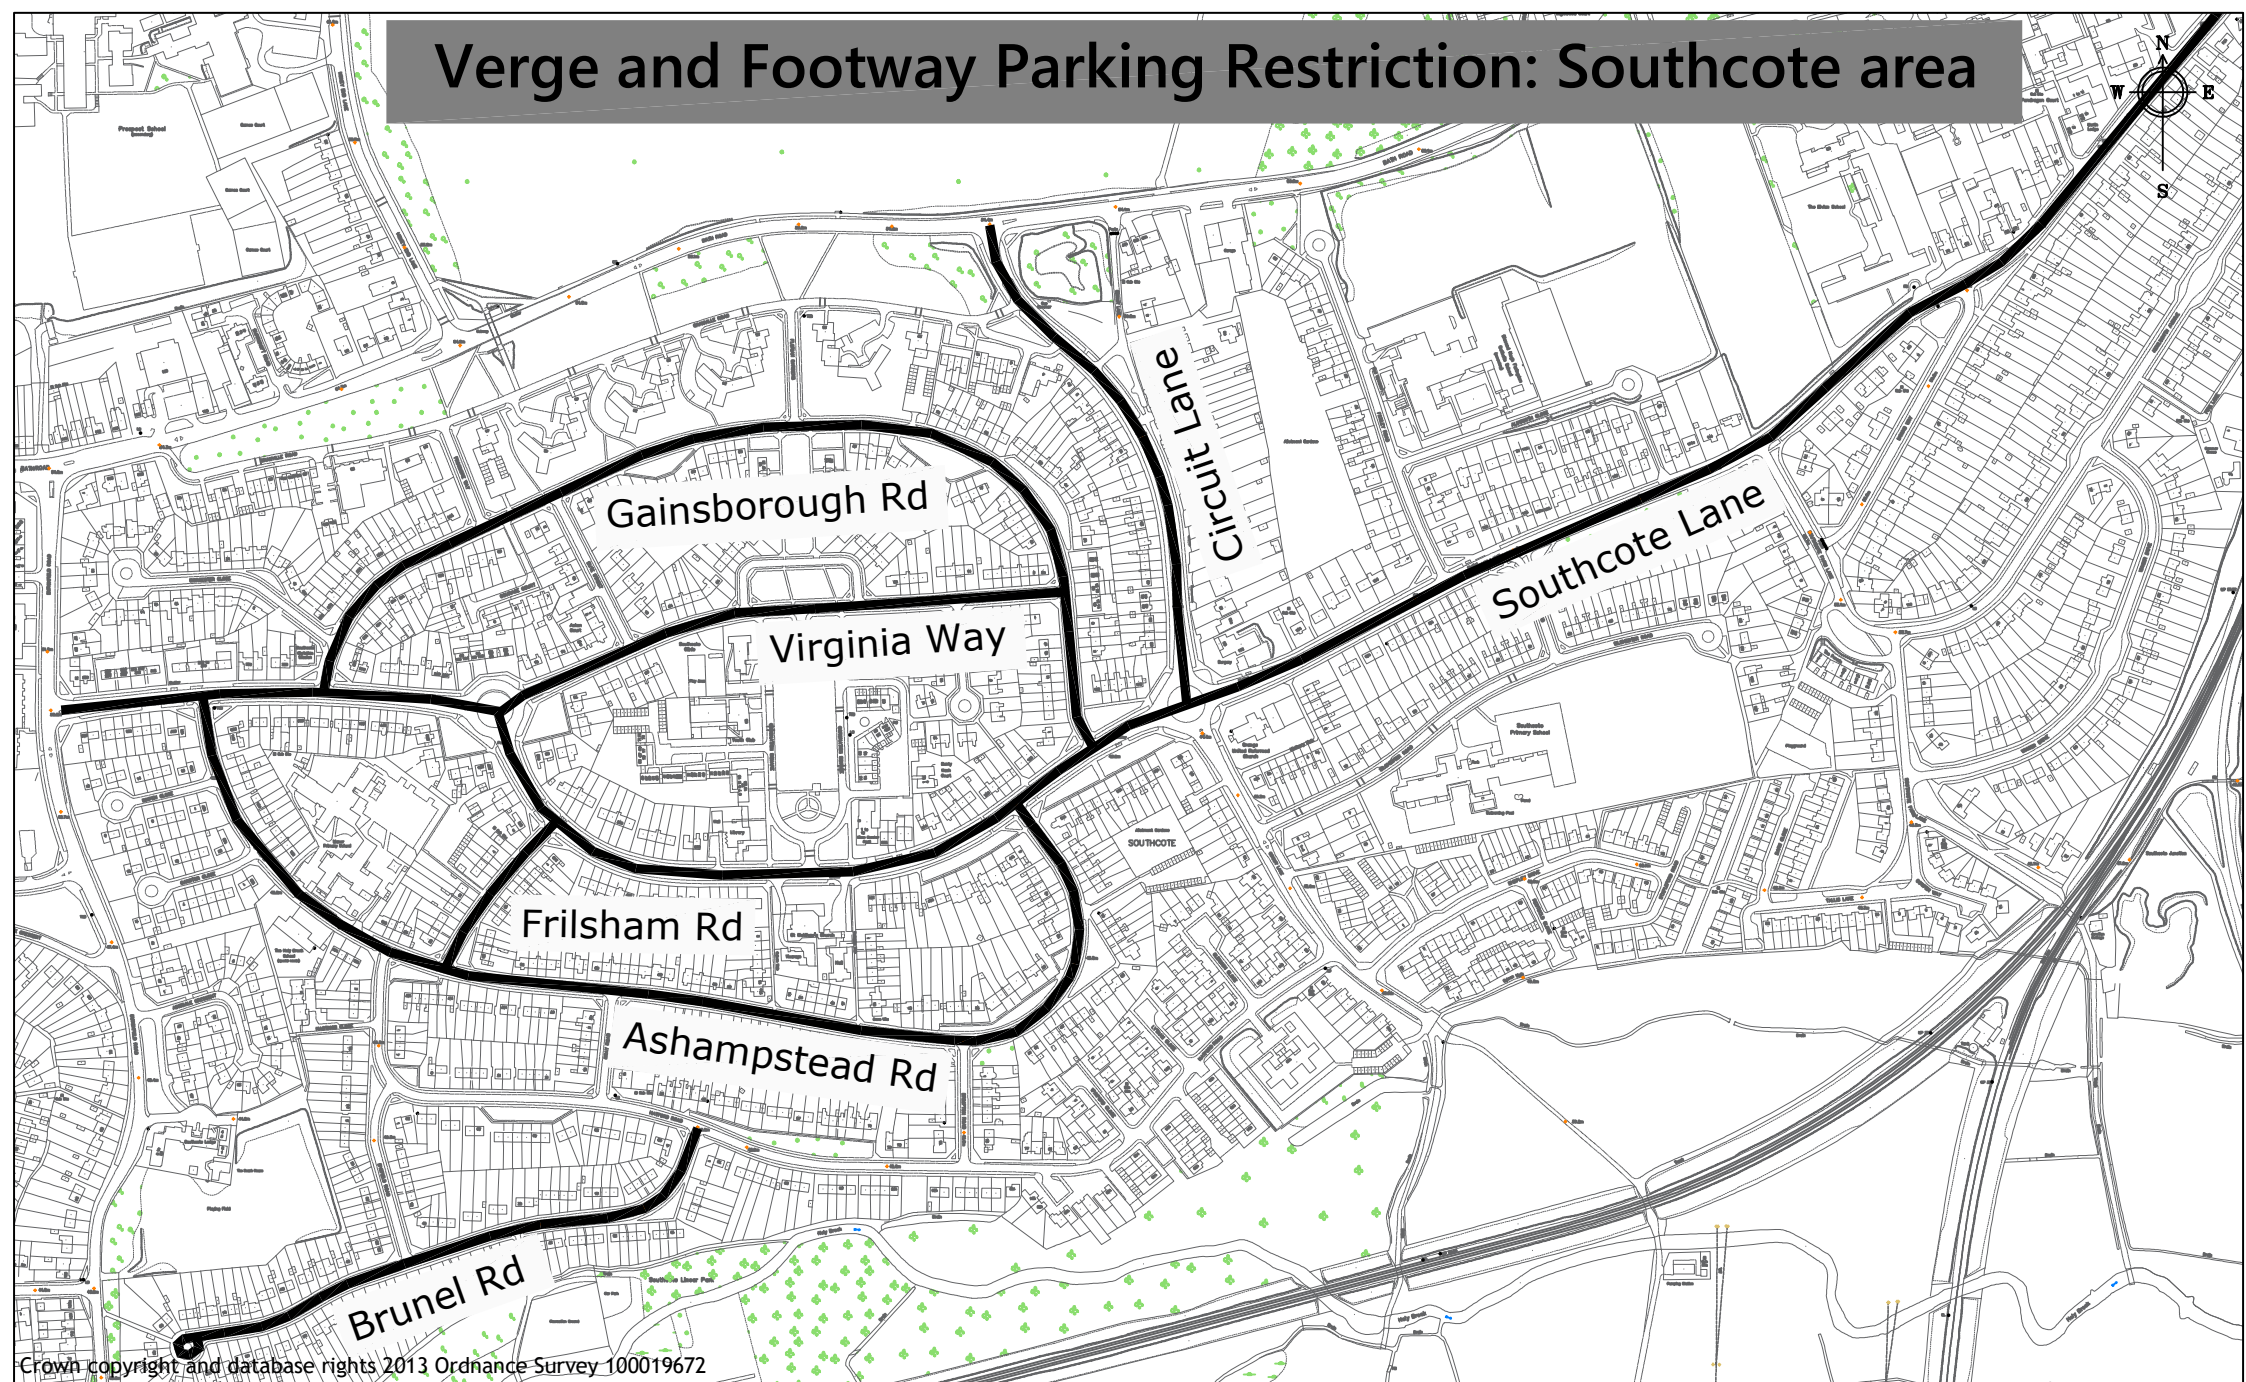

# Verge and Footway Parking Restriction: Southcote area

Crown copyright and database rights 2013 Ordnance Survey 100019672

Highways & Traffic Services  
Civic Offices  
Reading  
RG1 2LU

Project  
VERGE & FOOTWAY  
PARKING RESTRICTIONS

N.T.S	Drawn JT
Date OCT 24	Checked JC
	Approved JP

Drawing  
Southcote area

Drawing No.  
Verge & footway parking  
restrictions – Southcote