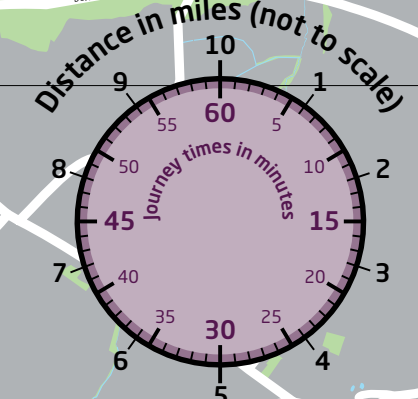

Legend

- R South Reading
  Green Park & Whitley
- R Reading & Wokingham
  RBH, Uni & Winnersh
- R East Reading & Woodley
  Newtown & Bulmershe
- R North Reading
  Caversham & Emmer Green
- R West Reading
  Tilehurst & Prospect Park
- R South West Reading
  Coley Park & Southcote
- R North West Reading
  Tilehurst & Oxford Road
- 4 National Cycle Network
- sk&b Skate/BMX park
- P+ Park & Ride
- R Railway Station
- Town Centre route
- Linking route
- Pedestrian zone
- Cycle parking facilities
- Scale 1:22,000
  0 250m 500m 750m 1 kilometre
  0 ¼ mile ½ mile

1. **Cycle Facilities Key
   (for all route colours)**
2. Traffic-free cycle route
   - On-road cycle route/facilities
   - On-road cycle route - one-way street