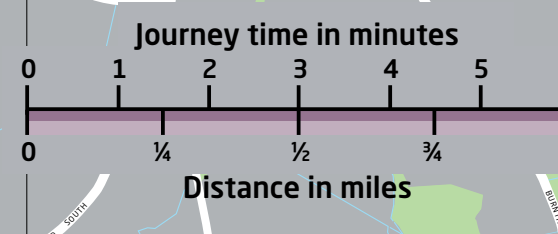

Legend

- R South Reading
  Green Park & Whitley
- R Reading & Wokingham
  RBH, Uni & Winnersh
- R East Reading & Woodley
  Newtown & Bulmershe
- R North Reading
  Caversham & Emmer Green
- R West Reading
  Tilehurst & Prospect Park
- R South West Reading
  Coley Park & Southcote
- R North West Reading
  Tilehurst & Oxford Road
- 4 National Cycle Network
- sk&b Skate/BMX park
- P+ Park & Ride
- R Railway Station
- Town Centre route
- Linking route
- Pedestrian zone
- Cycle parking facilities
- Scale 1:22,000
  0 250m 500m 750m 1 kilometre
  0 ¼ mile ½ mile

1. **Cycle Facilities Key
   (for all route colours)**
2. Traffic-free cycle route
   - On-road cycle route/facilities
   - On-road cycle route - one-way street