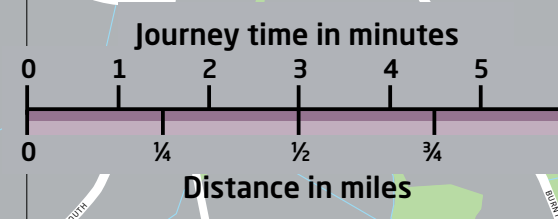

Legend

- R South Reading
  Green Park & Whitley
- R Reading & Wokingham
  RBH, Uni & Winnersh
- R East Reading & Woodley
  Newtown & Bulmershe
- R North Reading
  Caversham & Emmer Green
- R West Reading
  Tilehurst & Prospect Park
- R South West Reading
  Coley Park & Southcote
- R North West Reading
  Tilehurst & Oxford Road
- 4 National Cycle Network
- sk&b Skate/BMX park
- P+ Park & Ride
- R Railway Station
- Town Centre route
- Linking route
- Pedestrian zone
- Cycle parking facilities
- Scale 1:22,000
  0 250m 500m 750m 1 kilometre
  0 ¼ mile ½ mile

1. **Cycle Facilities Key
   (for all route colours)**
2. Traffic-free cycle route
   - On-road cycle route/facilities
   - On-road cycle route - one-way street